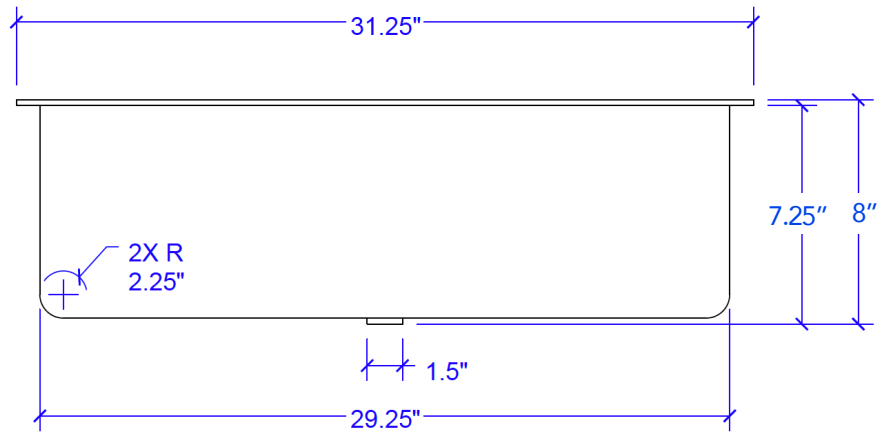

SINKOLOGY®

Technical Specifications

- + Outer - 31.25" x 18.25" x 8"
- + Inner - 29.25" x 16.25" x 7.25"
- + Weight - 28 lbs
- + Drain - 3.5" diameter
- + Thickness - 18 Gauge

FRONT VIEW

TOP VIEW

Lifetime Warranty