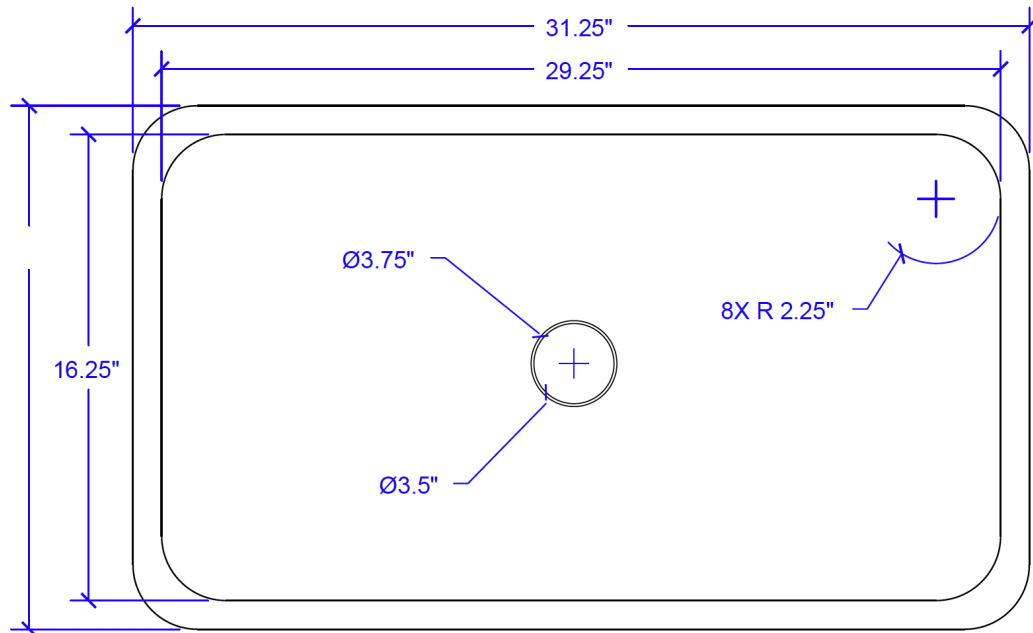

SINKOLOGY®

Technical Specifications

- + Outer - 31.25" x 18.25" x 8"
- + Inner - 29.25" x 16.25" x 7.25"
- + Weight - 28 lbs
- + Drain - 3.5" diameter
- + Thickness - 18 Gauge

FRONT VIEW

TOP VIEW

Lifetime Warranty