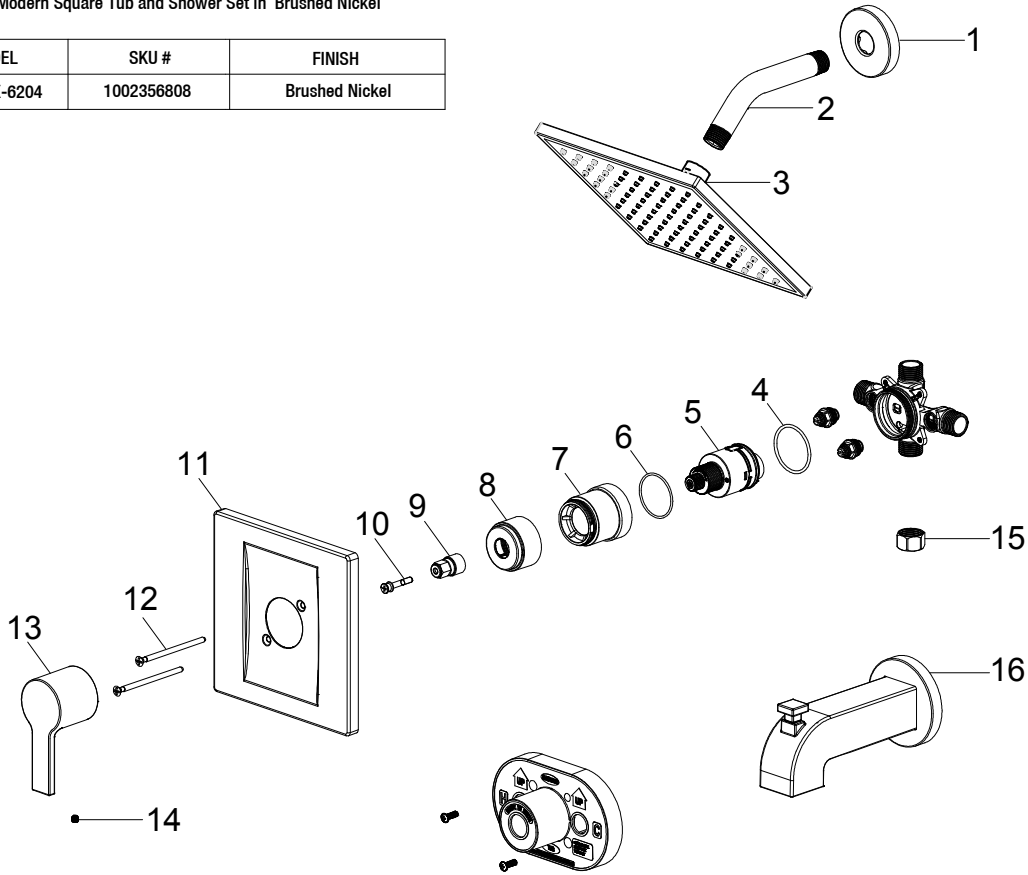

Replacement Parts List

Modern Square Tub and Shower Set in Brushed Nickel

MODEL	SKU #	FINISH
HD873X-6204	1002356808	Brushed Nickel

Many replacement parts can be purchased online or at your local store. Please use the table below to identify the part SKU number needed, go to HOMEDEPOT.COM, and check for online and store availability. If you can't find the part you are looking for, please call 1-855-HD-GLACIER.

Part	Description	Part #	Internet SKU #	Store SKU #
1	Shower flange	RP3804904		
2	Shower arm	RP3804704		
3	Shower head	RP3829604		
4	O-ring	RP60101		
5	Cartridge	RP20075	202666286	270530
6	O-ring	RP60091		
7	Bonnet	RP7043704		
8	Sleeve	RP8029704		

Part	Description	Part #	Internet SKU #	Store SKU #
9	Inverter	RP64043		
10	Screw	RP50020		
11	Escutcheon	RP8046904		
12	Escutcheon screw	RP5006604	202251603	331780
13	Handle	RP1339804	302559319	
14	Set screw	RP50002		
15	Plug	RP70365		
16	Spout	RP3306804		