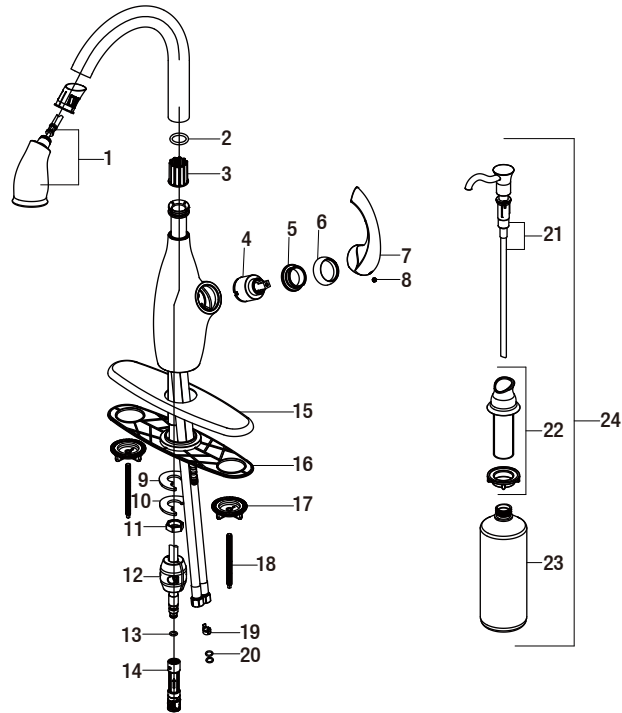

Contemporary Single-Handle Pull-Down Sprayer Kitchen Faucet
with Soap Dispenser in Stainless Steel

MODEL	SKU #	FINISH
65710N-B8408D2	205505632	Stainless Steel

Many replacement parts can be purchased online or at your local store. Please use the table below to identify the part SKU number needed, go to HOMEDEPOT.COM, and check for online and store availability. If you can't find the part you are looking for, please call 1-855-HD-GLACIER.

Part	Description	Part #	Internet SKU #	Store SKU #
1	Spray head & hose	RP3822708D2		
2	O-ring	RP60006		
3	Wearable ring	RP64092		
4	Cartridge	RP20005	207093806	
5	Bonnet	RP70639		
6	Cap	RP8002808D2		
7	Handle	RP1313108D2		
8	Set screw	RP50002		
9	Rubber washer	RP64087		
10	Metal washer	RP64088		
11	Nut	RP56045		
12	Weights	RP70625		
13	O-ring	RP60089		

Part	Description	Part #	Internet SKU #	Store SKU #
14	Quick connect assembly	RP70479		
15	Escutcheon	RP8022608D2		
16	Gasket	RP70172		
17	Mounting nut	RP56109		
18	Bolt	RP50071		
19	Block	RP70421		
20	O-ring	RP60002		
21	Pump kit	RP46018		
22	Flange kit	RP4602808D2		
23	Bottle	RP46002		
24	Soap dispenser	RP4600708D2		