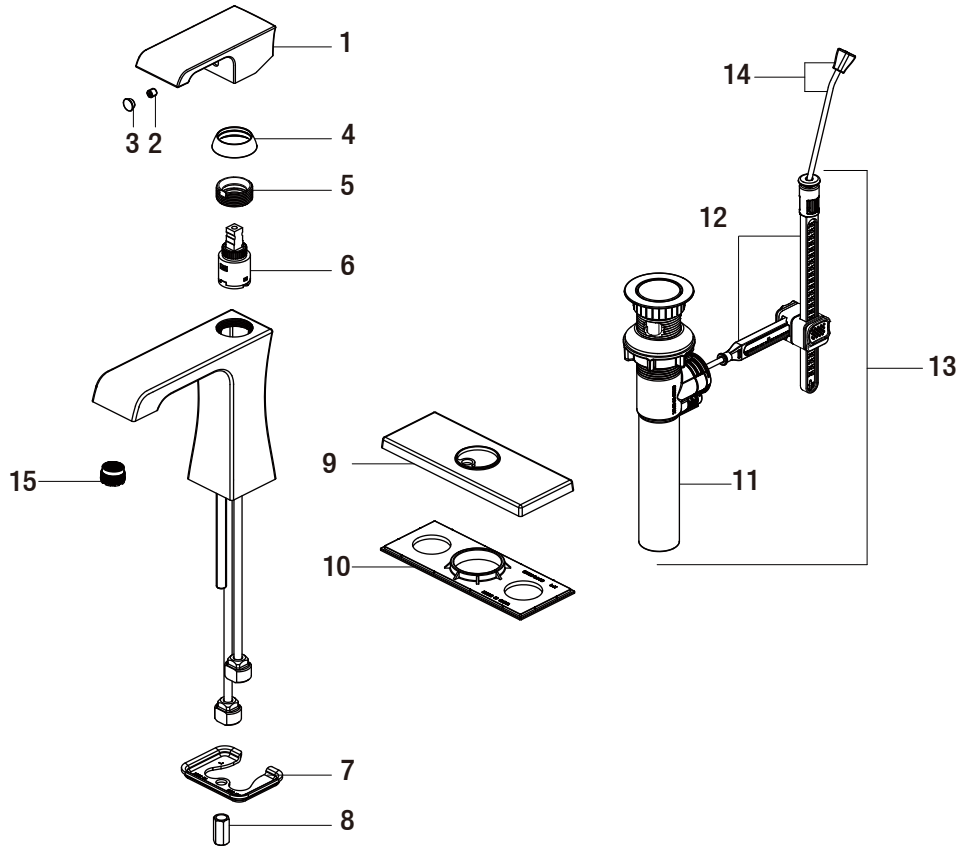

## Replacement Parts List

Adelyn 4 in. Centerset 1-Handle High-Arc Bathroom Faucet in Brushed Nickel

MODEL	Internet SKU #	FINISH
67569W-6004	206390659	Brushed Nickel PVD

Many replacement parts can be purchased online or at your local store. Please use the table below to identify the part SKU number needed, go to [HOMEDEPOT.COM](http://HOMEDEPOT.COM), and check for online and store availability. If you can't find the part you are looking for, please call 1-855-HD-GLACIER.

Part	Description	Part #	Internet SKU #	Store SKU #	Part	Description	Part #	Internet SKU #	Store SKU #
1	Handle	RP1332104			10	Gasket	RP80399		
2	Set screw	RP50113			11	Easy install drain body	RP4019204		
3	Index	RP80397			12	Easy install drain assembly less body	RP40193		
4	Cap	RP8018404			13	Easy install drain assembly	RP4019104		
5	Bonnet	RP70224			14	Lift rod	RP4018404		
6	Cartridge	RP20031			15	Aerator	RP30209		
7	Washer	RP70228							
8	Nut	RP56026							
9	Escutcheon	RP8039804							