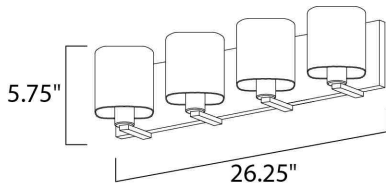

PRODUCT DESCRIPTION

Satin White bands of cased glass wrap around each lamp creating a soft ribbon of light. Back plates finished in Polished Chrome or Satin Nickel complement the majority of bath fittings.

MEASUREMENTS

DIMENSION : 26.25" W x 5.75" H x 5.5" Ext
 MAX OAH : 26.25" W x 5.5" H
 HANGING WEIGHT : 6.78 lb

LAMPING

INPUT VOLTAGE : 120V
 LUMENS : 0 Rated
 BULB : 4 x 60W (NOT INCLUDED), 60W Total
 DIMMABLE : Dimmable