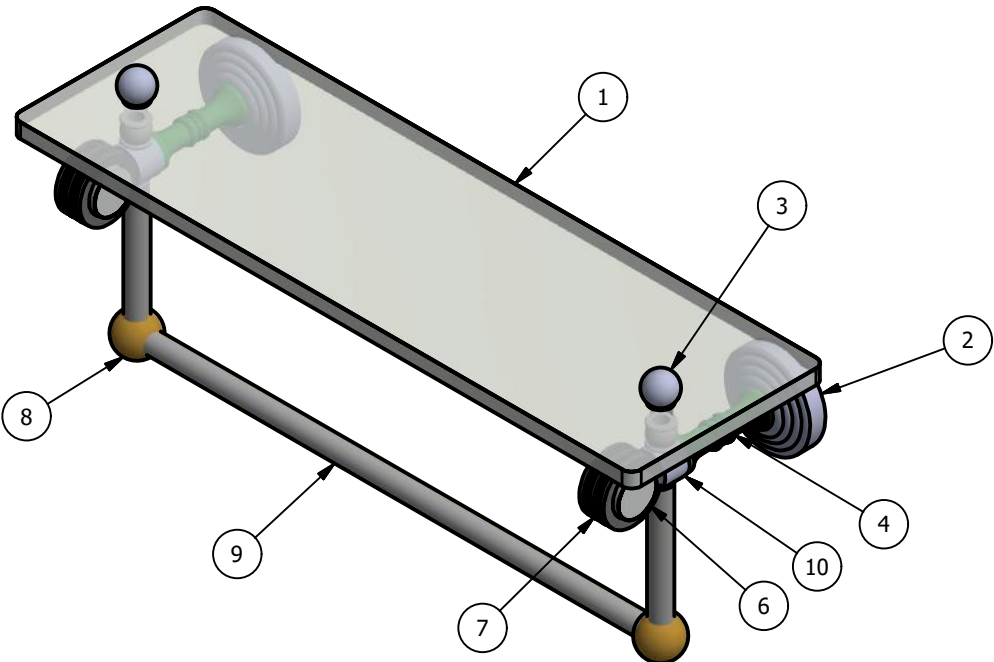

2

1

PARTS LIST

ITEM	QTY	PART NUMBER	DESCRIPTION
1	1	GLRT-22	22" GLASS
2	2	BPWV	BACKPLATE
3	2	BL1T-34	BALL CAP
4	4	NKFL-1.25	NECK
5	2	PSRD-58	HUB
6	2	AC-HHUB	ACYRLIC HUB
7	2	RGDTT-1	RING WITH NEW SIZE HOLE
8	2	BL2T-1	BALL HUB
9	1	TU38-19.5	TOWEL BAR TUBE
10	2	HBGAL-FITT	HUB

APPROVED FOR PRODUCTION
 By: RICHARD PAUL
 Date: 11-7-18

UNLESS OTHERWISE SPECIFIED	
.X	± .3mm
.XX	± .15mm
.XXX	± .008mm

UNIT IS IN MM.

DRAWN	11-7-18	IM	MATERIAL:	BRASS
CHECKED	11-7-18	P.D.	DESCRIPTION:	
APPROVED	11-7-18	R.A.		

Pacific Grove Collection
 22 Inch Glass Shelf w/ Towel Bar
 w/ Dotted Accent

FINISH	TBD
QTY	TBD
DRAWING NO.	REV
PG-1D-22TB	0
SCALE	1.5:1 SHEET: 1 OF 1 A4

2

1