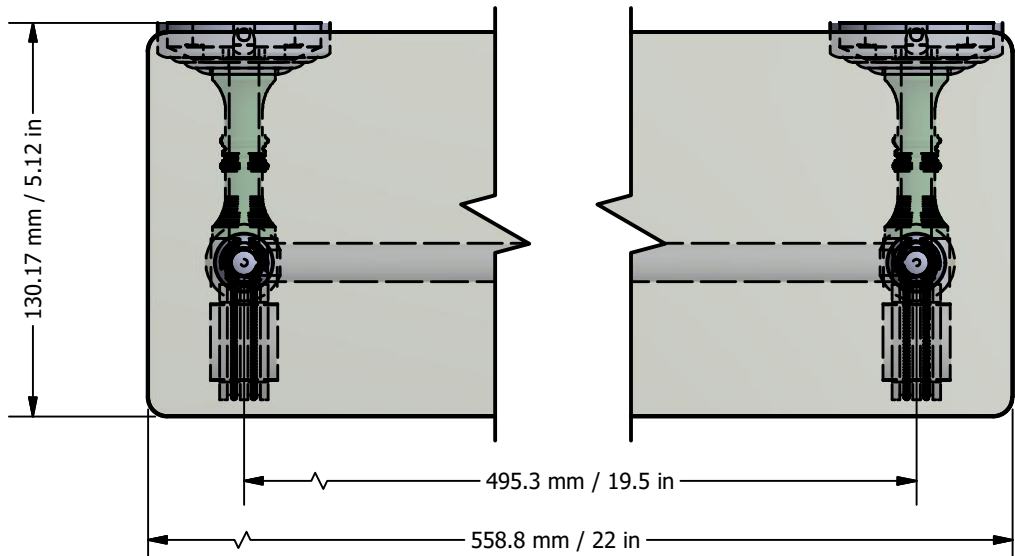

2

1

PARTS LIST

ITEM	QTY	PART NUMBER	DESCRIPTION
1	1	GLRT-22	22" GLASS
2	2	BPWV	BACKPLATE
3	2	BL1T-34	BALL CAP
4	4	NKFL-1.25	NECK
5	2	PSRD-58	HUB
6	2	AC-HHUB	ACYRLIC HUB
7	2	RGDTT-1	RING WITH NEW SIZE HOLE
8	2	BL2T-1	BALL HUB
9	1	TU38-19.5	TOWEL BAR TUBE
10	2	HBGAL-FITT	HUB

APPROVED FOR PRODUCTION
 By: RICHARD PAUL
 Date: 11-7-18

UNLESS OTHERWISE SPECIFIED	
.X	± .3mm
.XX	± .15mm
.XXX	± .008mm

UNIT IS IN MM.

DRAWN	11-7-18	IM	MATERIAL:	BRASS
CHECKED	11-7-18	P.D.	DESCRIPTION:	
APPROVED	11-7-18	R.A.		

Pacific Grove Collection
 22 Inch Glass Shelf w/ Towel Bar
 w/ Dotted Accent

FINISH	TBD
QTY	TBD
DRAWING NO.	REV
PG-1D-22TB	0
SCALE	1.5:1 SHEET: 1 OF 1 A4

2

1