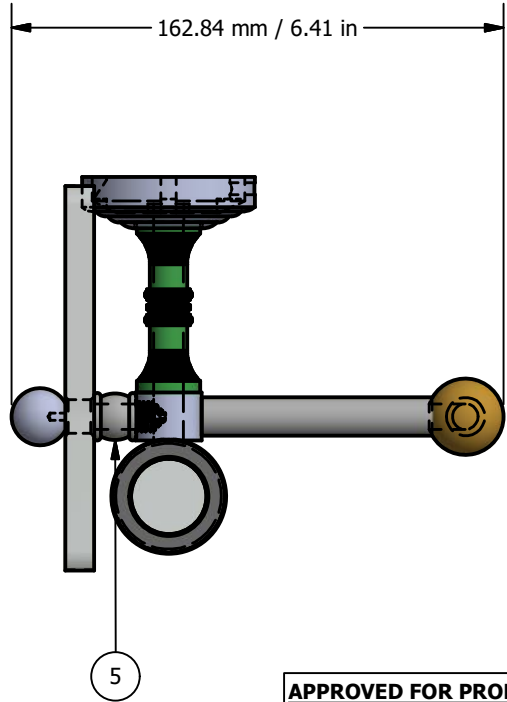

2

1

PARTS LIST

ITEM	QTY	PART NUMBER	DESCRIPTION
1	1	GLRT-22	22" GLASS
2	2	BPWV	BACKPLATE
3	2	BL1T-34	BALL CAP
4	4	NKFL-1.25	NECK
5	2	PSRD-58	HUB
6	2	AC-HHUB	ACYRLIC HUB
7	2	RGDTT-1	RING WITH NEW SIZE HOLE
8	2	BL2T-1	BALL HUB
9	1	TU38-19.5	TOWEL BAR TUBE
10	2	HBGAL-FITT	HUB

APPROVED FOR PRODUCTION
 By: RICHARD PAUL
 Date: 11-7-18

UNLESS OTHERWISE SPECIFIED	
.X	± .3mm
.XX	± .15mm
.XXX	± .008mm

UNIT IS IN MM.

DRAWN	11-7-18	IM	MATERIAL:	BRASS
CHECKED	11-7-18	P.D.	DESCRIPTION:	
APPROVED	11-7-18	R.A.		

Pacific Grove Collection
 22 Inch Glass Shelf w/ Towel Bar
 w/ Dotted Accent

FINISH	TBD
QTY	TBD
DRAWING NO.	REV
PG-1D-22TB	0
SCALE	1.5:1 SHEET: 1 OF 1 A4

2

1