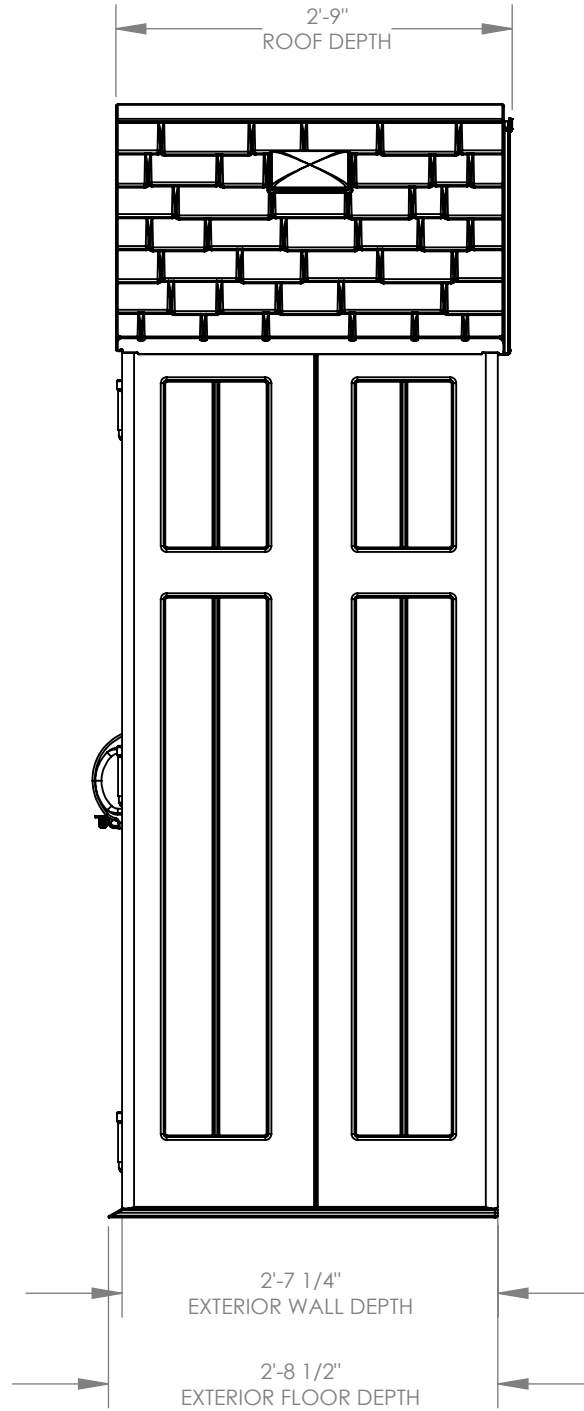

BMS6310

FRONT VIEW

TOTAL VOLUME

Interior: 94.3 FT³

Exterior: 103.4 FT³

SQUARE FOOTAGE

Interior: 14.4 FT²

Exterior: 17.04 FT²

BMS6310

SIDE VIEW

BMS6310

TOP VIEW

BMS6310

SECTION VIEW

SECTION D-D
SCALE 1 : 16