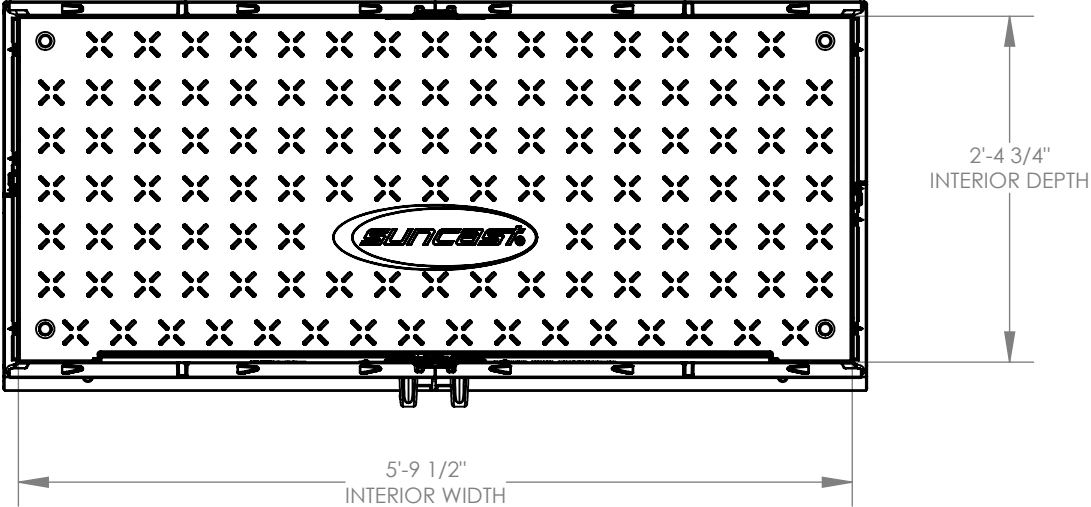

BMS6310

FRONT VIEW

TOTAL VOLUME

Interior: 94.3 FT³

Exterior: 103.4 FT³

SQUARE FOOTAGE

Interior: 14.4 FT²

Exterior: 17.04 FT²

BMS6310

SIDE VIEW

BMS6310

TOP VIEW

BMS6310

SECTION VIEW

SECTION D-D
SCALE 1 : 16