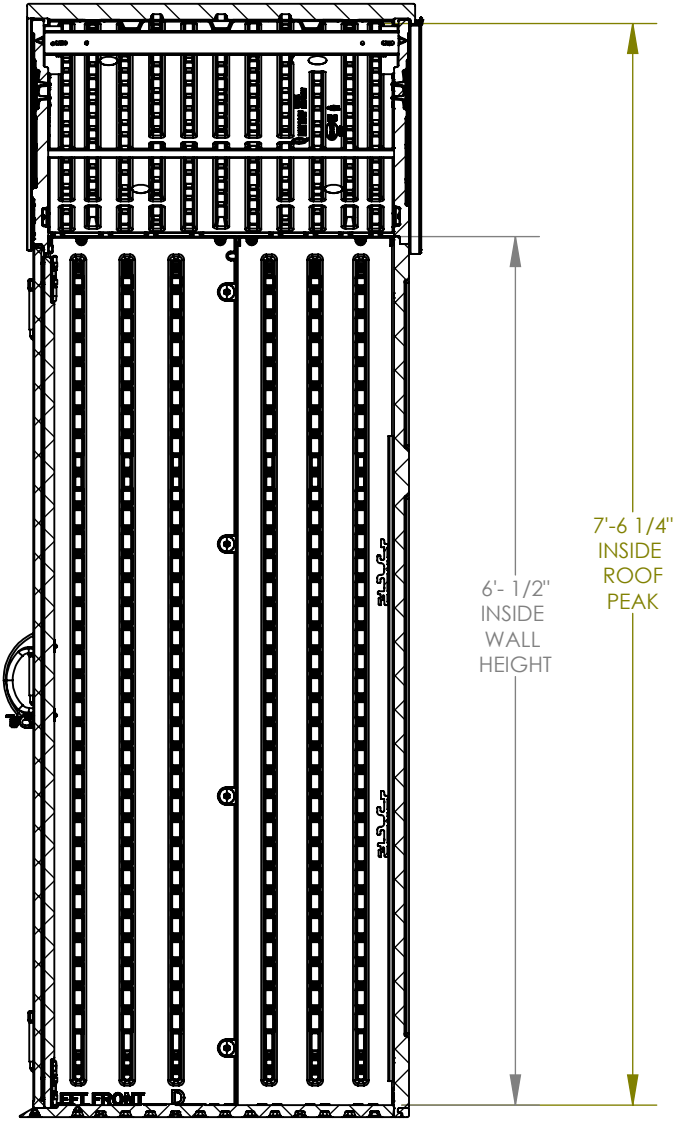

BMS6310

FRONT VIEW

TOTAL VOLUME

Interior: 94.3 FT³

Exterior: 103.4 FT³

SQUARE FOOTAGE

Interior: 14.4 FT²

Exterior: 17.04 FT²

BMS6310

SIDE VIEW

BMS6310

TOP VIEW

BMS6310

SECTION VIEW

SECTION D-D
SCALE 1 : 16