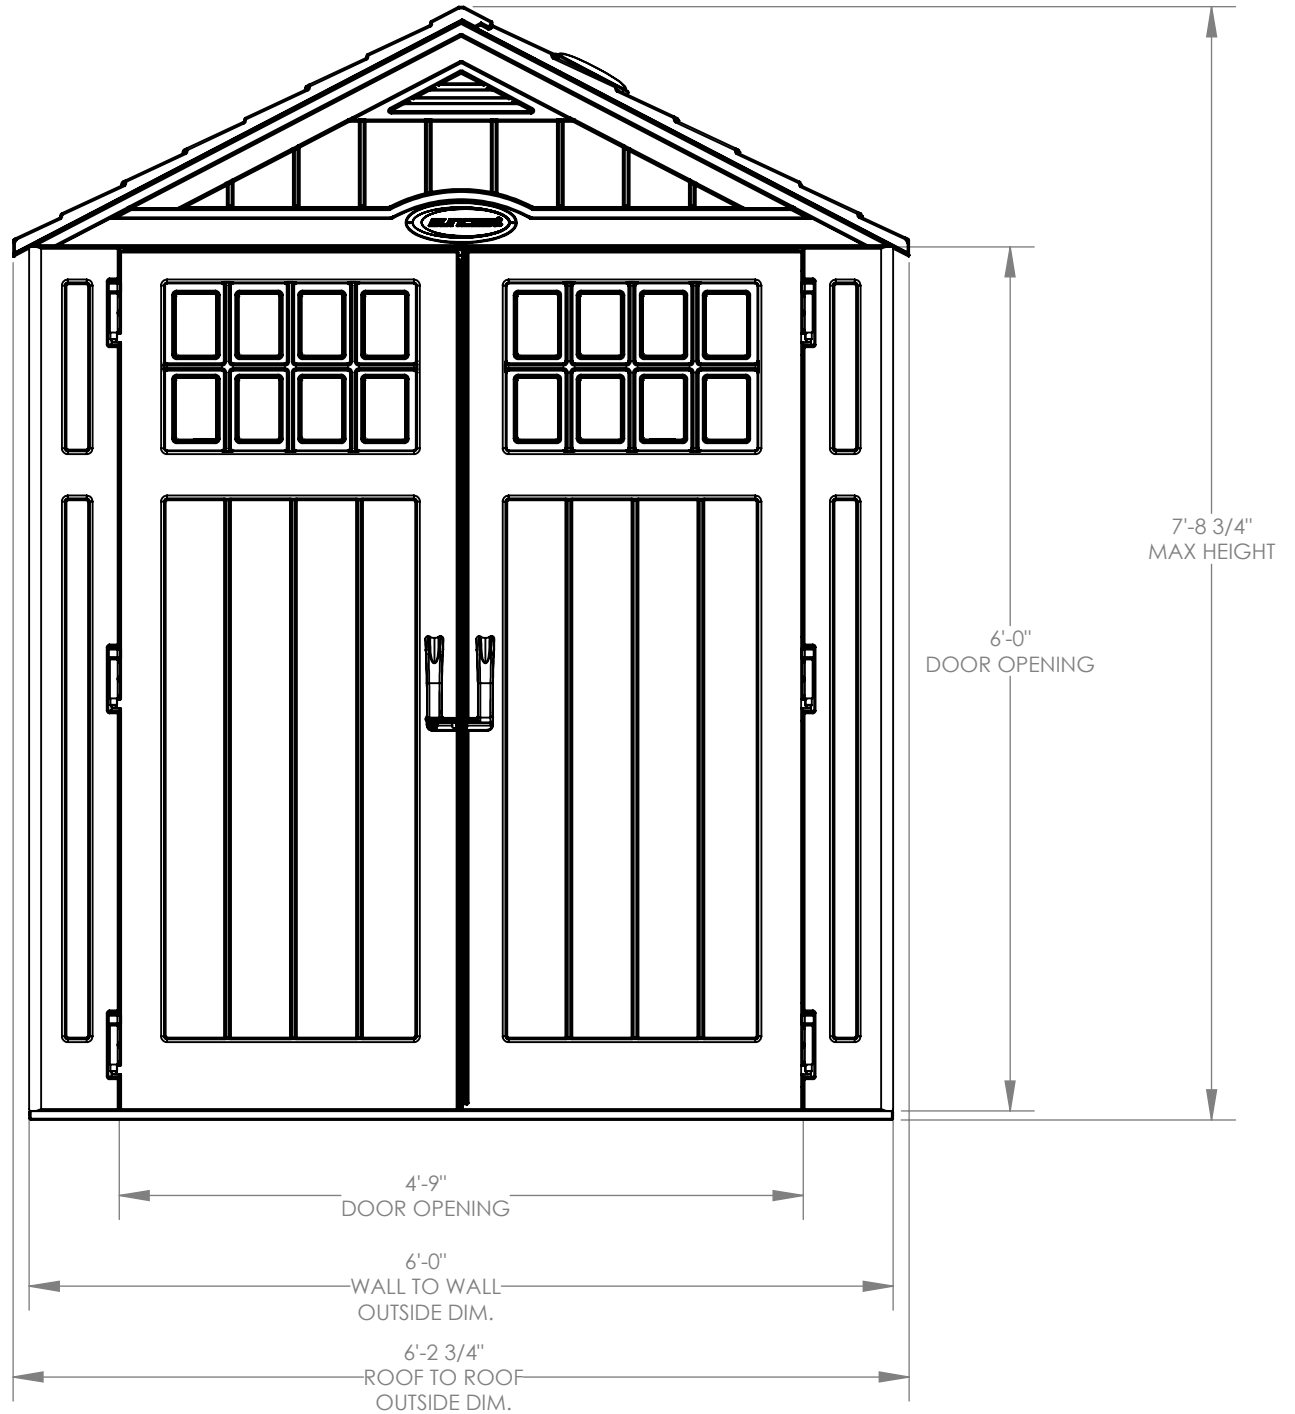

BMS6310

FRONT VIEW

TOTAL VOLUME

Interior: 94.3 FT³

Exterior: 103.4 FT³

SQUARE FOOTAGE

Interior: 14.4 FT²

Exterior: 17.04 FT²

BMS6310

SIDE VIEW

BMS6310

TOP VIEW

BMS6310

SECTION VIEW

SECTION D-D
SCALE 1 : 16