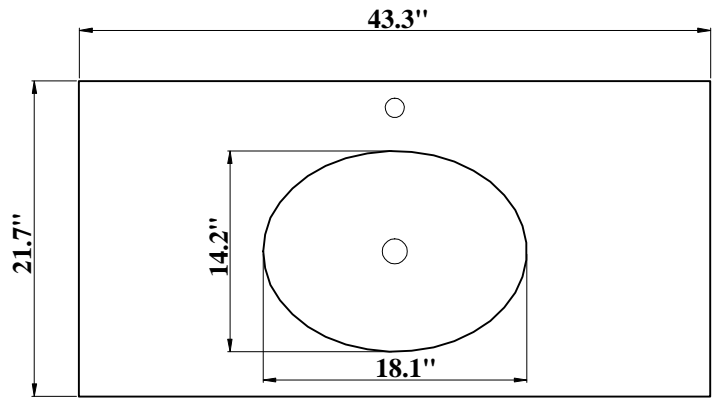

# SB-278GRBG

SINK

VANITY

BACK VIEW