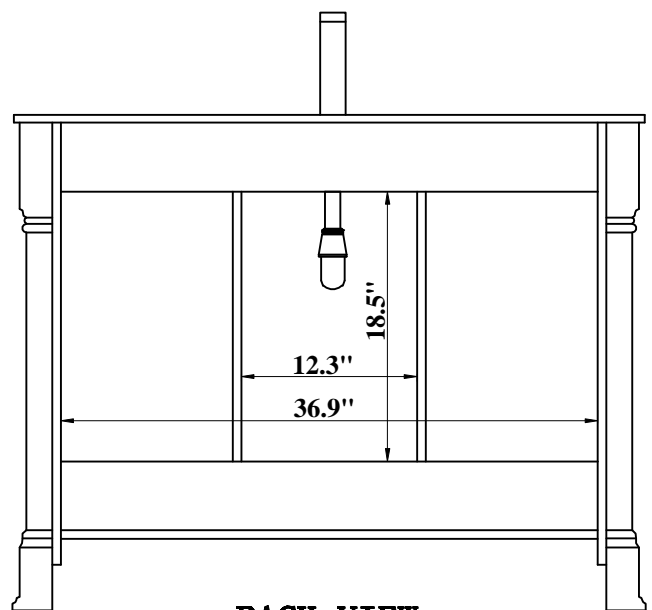

# SB-278GRBG

SINK

VANITY

BACK VIEW