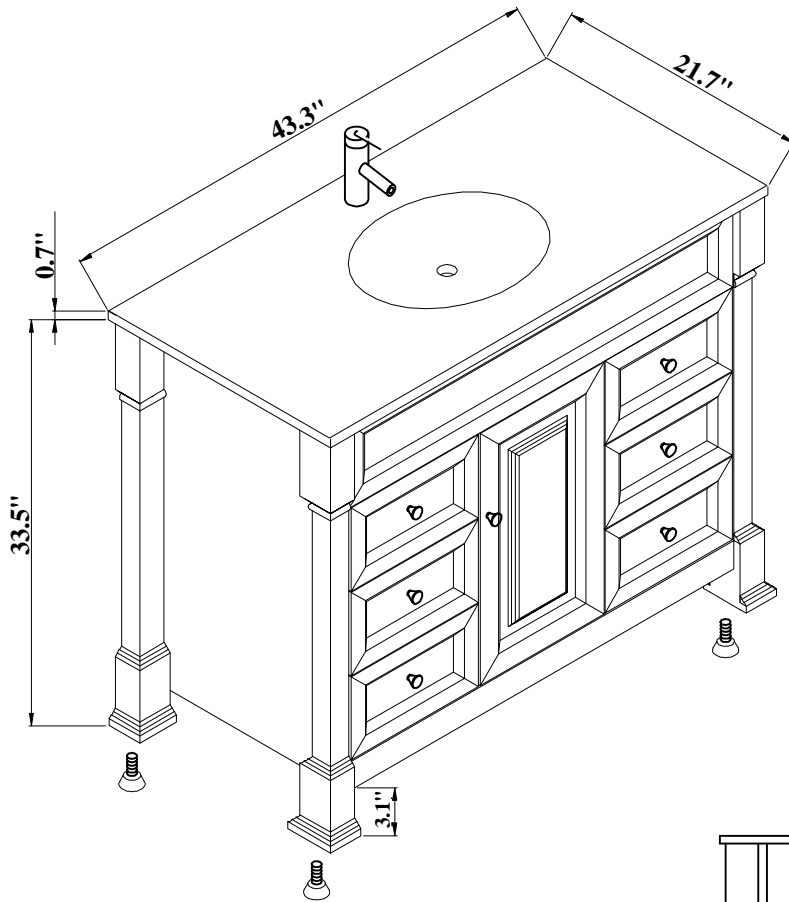

# SB-278GRBG

SINK

VANITY

BACK VIEW