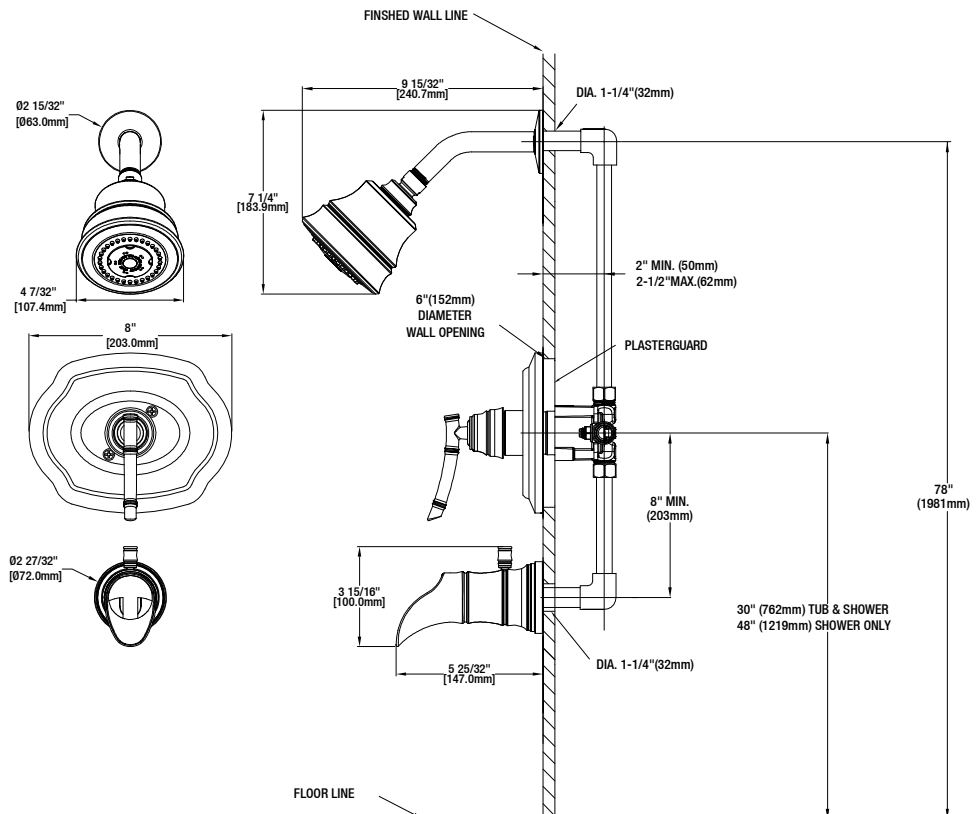

Bamboo WaterSense Single-Handle 3-Spray Tub and Shower Faucet

MODEL	SKU #	FINISH
HD873X-9004	304685280	Brushed Nickel
HD873X-9096H	304685553	Heritage Bronze

FEATURES

- Single-Handle Tub and Shower Faucet
- Pressure Balance Valve with Integrated Stops
- Ceramic Valve Cartridge
- Adjustable Temperature Limit Stop to Control Maximum Hot Water Temperature
- 150° Maximum Handle Rotation
- ABS Three Functions Showerhead
- Shower Face Size: 4.2"
- With Plug Applicable For Shower Only Installation
- 1/2" IPS Connections
- Showerhead Max.Flow Rate: 1.8 Gallons Per Minute at 80 PSI
- Tub Spout Min. Flow Rate: 2.4 Gallons Per Minute at 20 PSI

CODE COMPLIANCE

- IAPMO Certified: ASME A112.18.1/CSA B125.1
- Calgreen Certified
- EPA Watersense Certified
- ADA Compliant

WARRANTY

- Limited Lifetime Warranty

INSTALLATION DIMENSIONS

Glacier Bay reserves the right to make changes in specifications and materials and to change and discontinue models, both without notice or obligation. Dimensions are for reference only.