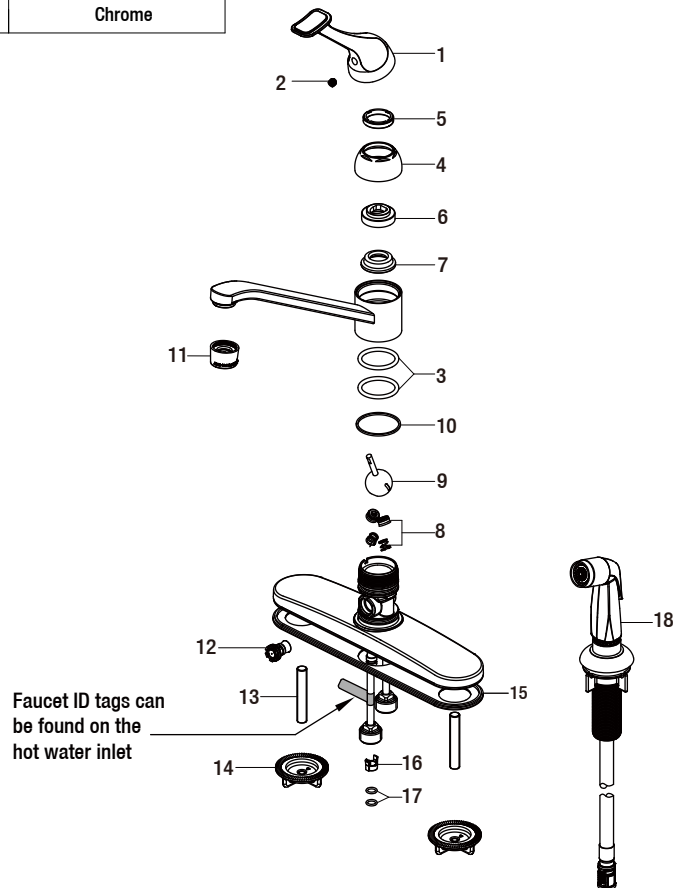

## Replacement Parts List

Single-Handle Standard Kitchen Faucet  
with White Side Sprayer in Chrome

MODEL	SKU #	FINISH
HD67552-1B01	825226	Chrome

Many replacement parts can be purchased online or at your local store. Please use the table below to identify the part SKU number needed, go to [HOMEDEPOT.COM](http://HOMEDEPOT.COM), and check for online and store availability. If you can't find the part you are looking for, please call 1-855-HD-GLACIER.

Part	Description	Part #	Internet SKU #	Store SKU #
1	Handle	RP1309401		
2	Set screw	RP50054		
3	O-ring	RP60032		
4	Cap	RP8017901	<a href="#">206864732</a>	
5	Adjusting ring	RP70138	<a href="#">206864733</a>	
6	Cam	RP70107		
7	Cam washer	RP70108		
8	Seat & Spring	RP22008		
9	Mixer ball	RP22007		

Part	Description	Part #	Internet SKU #	Store SKU #
10	Ring	RP64070		
11	Aerator	RP3013301		
12	Diverter	RP70037		
13	Bolt	RP50040		
14	Mounting nut	RP56036		
15	Gasket	RP70419		
16	Block	RP70421		
17	O-ring	RP60002		
18	Side spray	RP3607601		