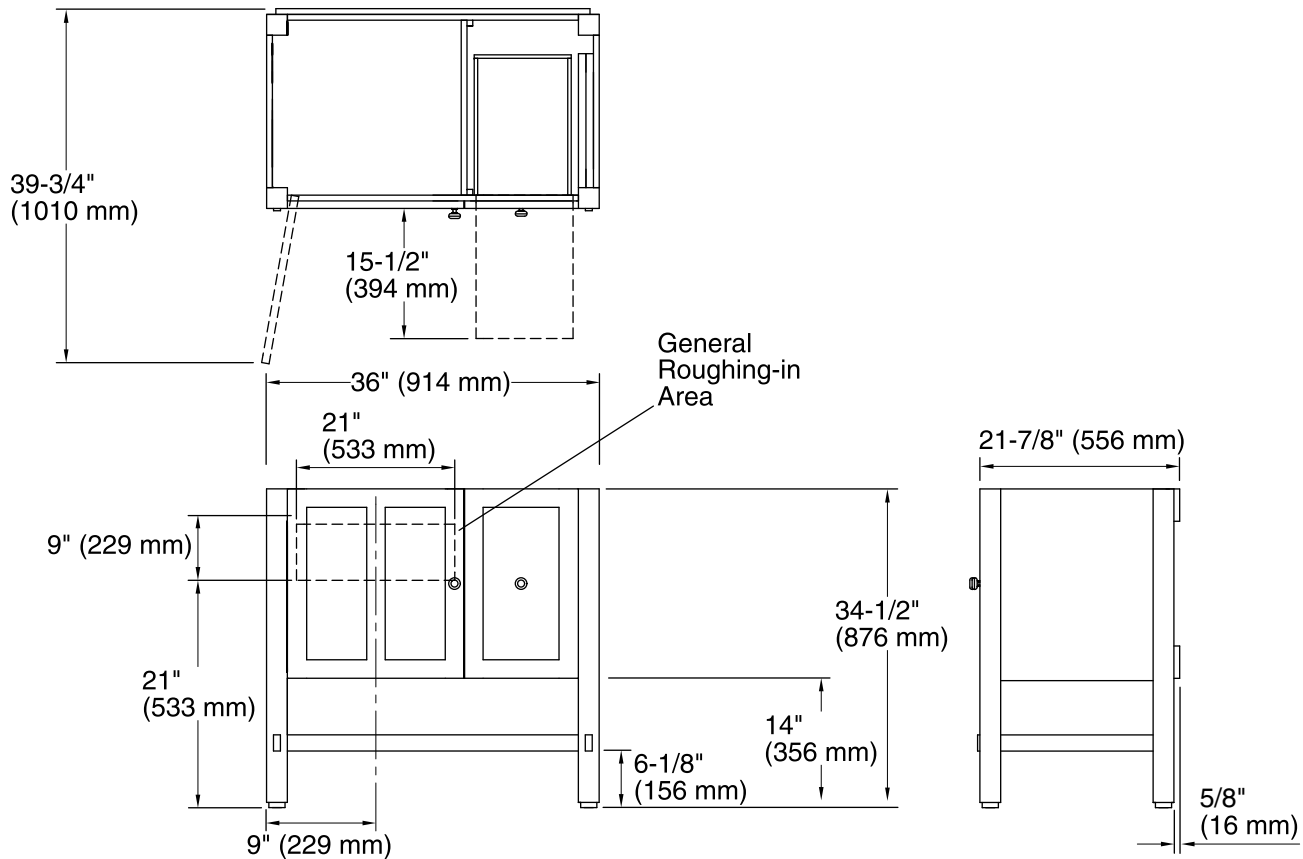

### Technical Information

All product dimensions are nominal.

Vanity type: Standard