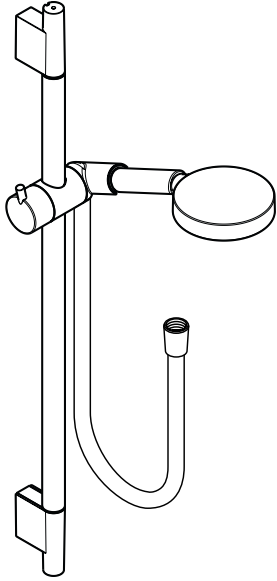

**AIR
POWER**

**QUICK
CLEAN**

Product Features

- Raindance S 120 3-Jet handshower
- 2.5 gpm
- 3 spray modes: Rain AIR, Balance AIR, Whirl AIR
- 63" Techniflex hose
- Unica S wallbar
- Handshower holder moves up and down, angle adjustable

Code Compliance

This unit meets or exceeds the following:

- ASME A112.18.1
- CSA B125.1
- Listed by IAPMO
- Approved for use in Massachusetts

Available Finishes

Chrome

04266000

Brushed Nickel

04266820

The measurements shown are for reference only.

Products and specifications shown are subject to change without notice.

Specification sheet revised 4/2011