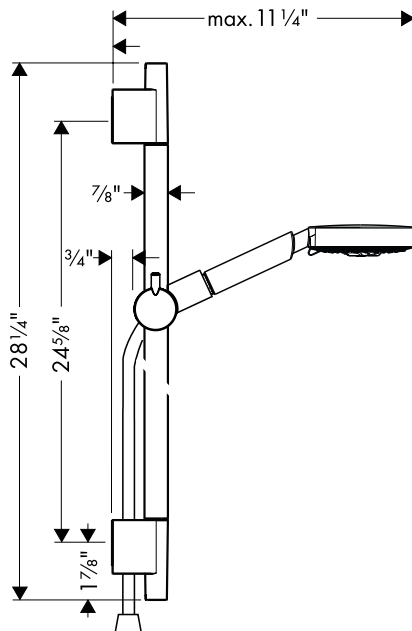

**AIR
POWER**

**QUICK
CLEAN**

Product Features

- Raindance S 120 3-Jet handshower
- 2.5 gpm
- 3 spray modes: Rain AIR, Balance AIR, Whirl AIR
- 63" Techniflex hose
- Unica S wallbar
- Handshower holder moves up and down, angle adjustable

The measurements shown are for reference only.

Products and specifications shown are subject to change without notice.

Specification sheet revised 4/2011