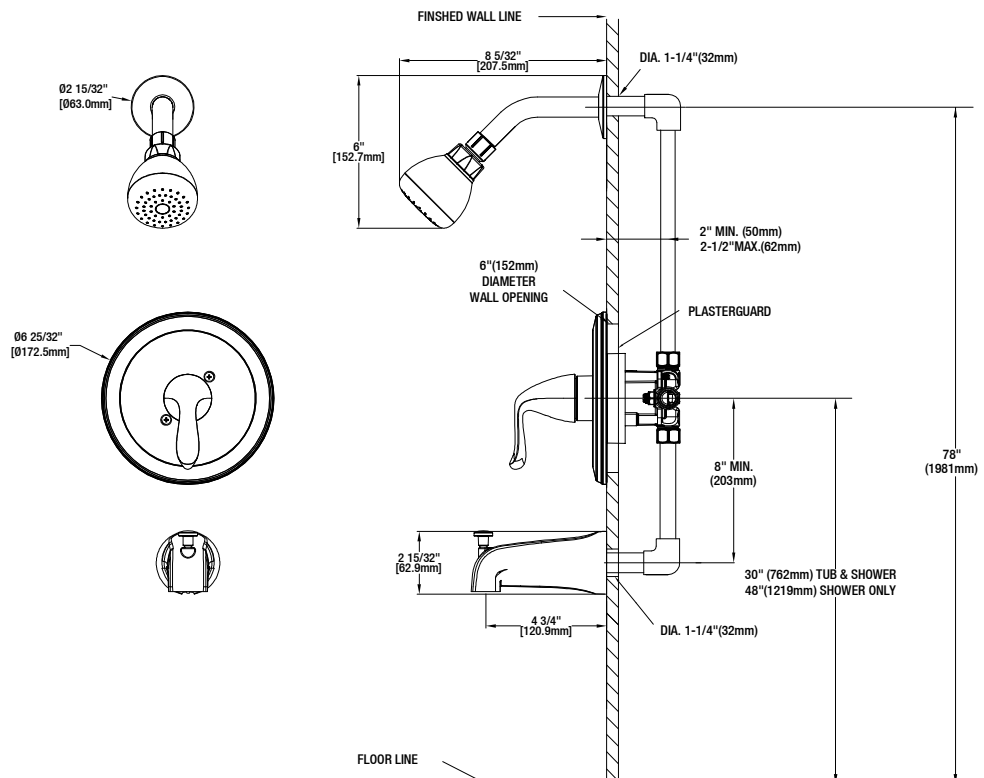

Constructor Single-Handle 1-Spray Tub and Shower Faucet

MODEL	Internet SKU #	FINISH
HD873X-8501	300640886	Polished Chrome
HD873X-8504	300640877	Brushed Nickel
HD873X-8527D	300640786	Bronze

FEATURES

- Single-Handle Tub and Shower Faucet
- Pressure Balance Valve with Integrated Stops
- Ceramic Valve Cartridge
- Adjustable Temperature Limit Stop to Control Maximum Hot Water Temperature
- 150° Maximum Handle Rotation
- ABS Single Function Showerhead
- Shower Face Size: 70 mm
- With Plug Applicable For Shower Only Installation
- 1/2" IPS Connections
- Showerhead Max.Flow Rate: 1.8 Gallons Per Minute at 80 PSI
- Tub Spout Min. Flow Rate: 2.4 Gallons Per Minute at 20 PSI

CODE COMPLIANCE

- IAPMO Certified: ASME A112.18.1/CSA B125.1
- Calgreen Certified
- EPA WaterSense Certified
- ADA Compliant

WARRANTY

- Limited Lifetime Warranty

INSTALLATION DIMENSIONS

Glacier Bay reserves the right to make changes in specifications and materials and to change and discontinue models, both without notice or obligation. Dimensions are for reference only.