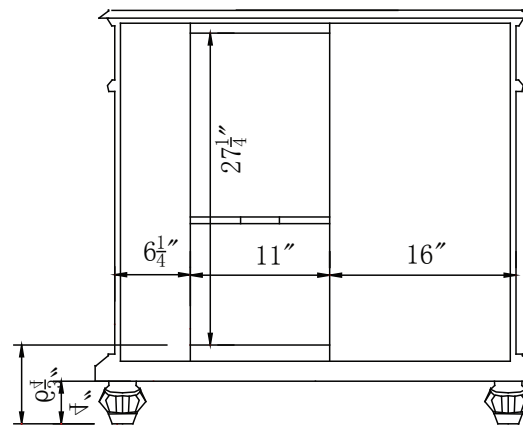

Single Sink Vanity

Model: HYP-0213-BB-UWC-36L

Model: HYP-0213-CM-UIC-36L

Overall Dimensions

36" x 22" x 36"

FRONT VIEW

SIDE VIEW

TOP VIEW

BACK VIEW

FRONT VIEW

SIDE VIEW

TOP VIEW

BACK VIEW