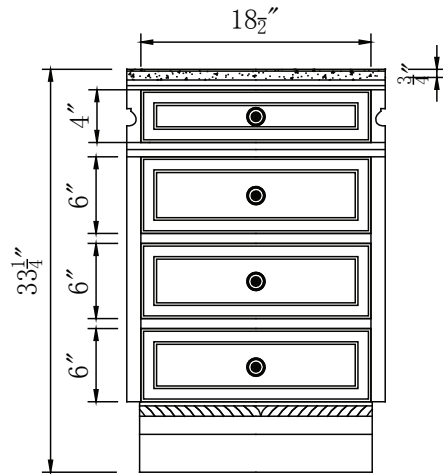

Single Sink Vanity

Model: HYP-0213-BB-UWC-36L

Model: HYP-0213-CM-UIC-36L

Overall Dimensions

36" x 22" x 36"

FRONT VIEW

SIDE VIEW

TOP VIEW

BACK VIEW

FRONT VIEW

SIDE VIEW

TOP VIEW

BACK VIEW