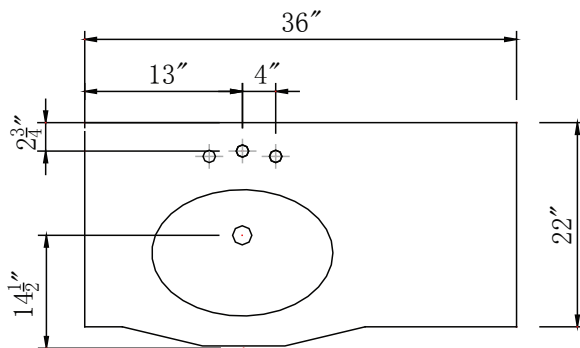

Single Sink Vanity

Model: HYP-0213-BB-UWC-36L

Model: HYP-0213-CM-UIC-36L

Overall Dimensions

36" x 22" x 36"

FRONT VIEW

SIDE VIEW

TOP VIEW

BACK VIEW

FRONT VIEW

SIDE VIEW

TOP VIEW

BACK VIEW