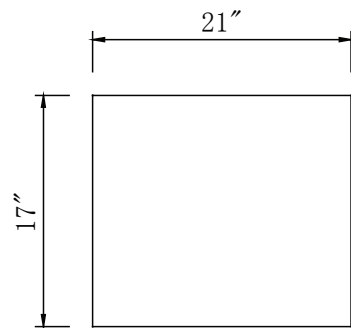

Single Sink Vanity

Model: HYP-0213-BB-UWC-36L

Model: HYP-0213-CM-UIC-36L

Overall Dimensions

36" x 22" x 36"

FRONT VIEW

SIDE VIEW

TOP VIEW

BACK VIEW

FRONT VIEW

SIDE VIEW

TOP VIEW

BACK VIEW