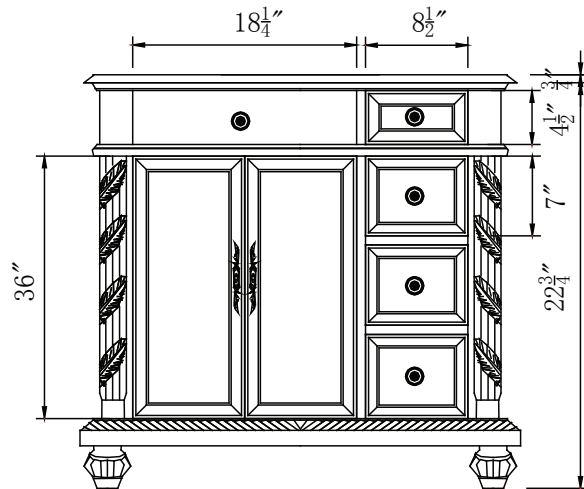

Single Sink Vanity

Model: HYP-0213-BB-UWC-36L

Model: HYP-0213-CM-UIC-36L

Overall Dimensions

36" x 22" x 36"

FRONT VIEW

SIDE VIEW

TOP VIEW

BACK VIEW

FRONT VIEW

SIDE VIEW

TOP VIEW

BACK VIEW