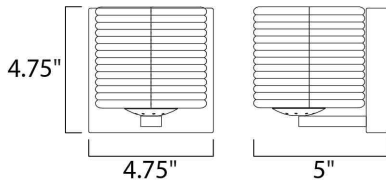

MEASUREMENTS

DIMENSION : 4.75" W x 4.75" H x 5." Ext
 MAX OAH : 4.75" W x 4.75" H
 HANGING WEIGHT : 2.31 lb

LAMPING

LUMENS : 280 Rated
 BULB : 1 x 4W (INCLUDED), 4W Total
 DIMMABLE : Dimmable
 CRI : 80+ CRI
 COLOR_TEMP : 3000K