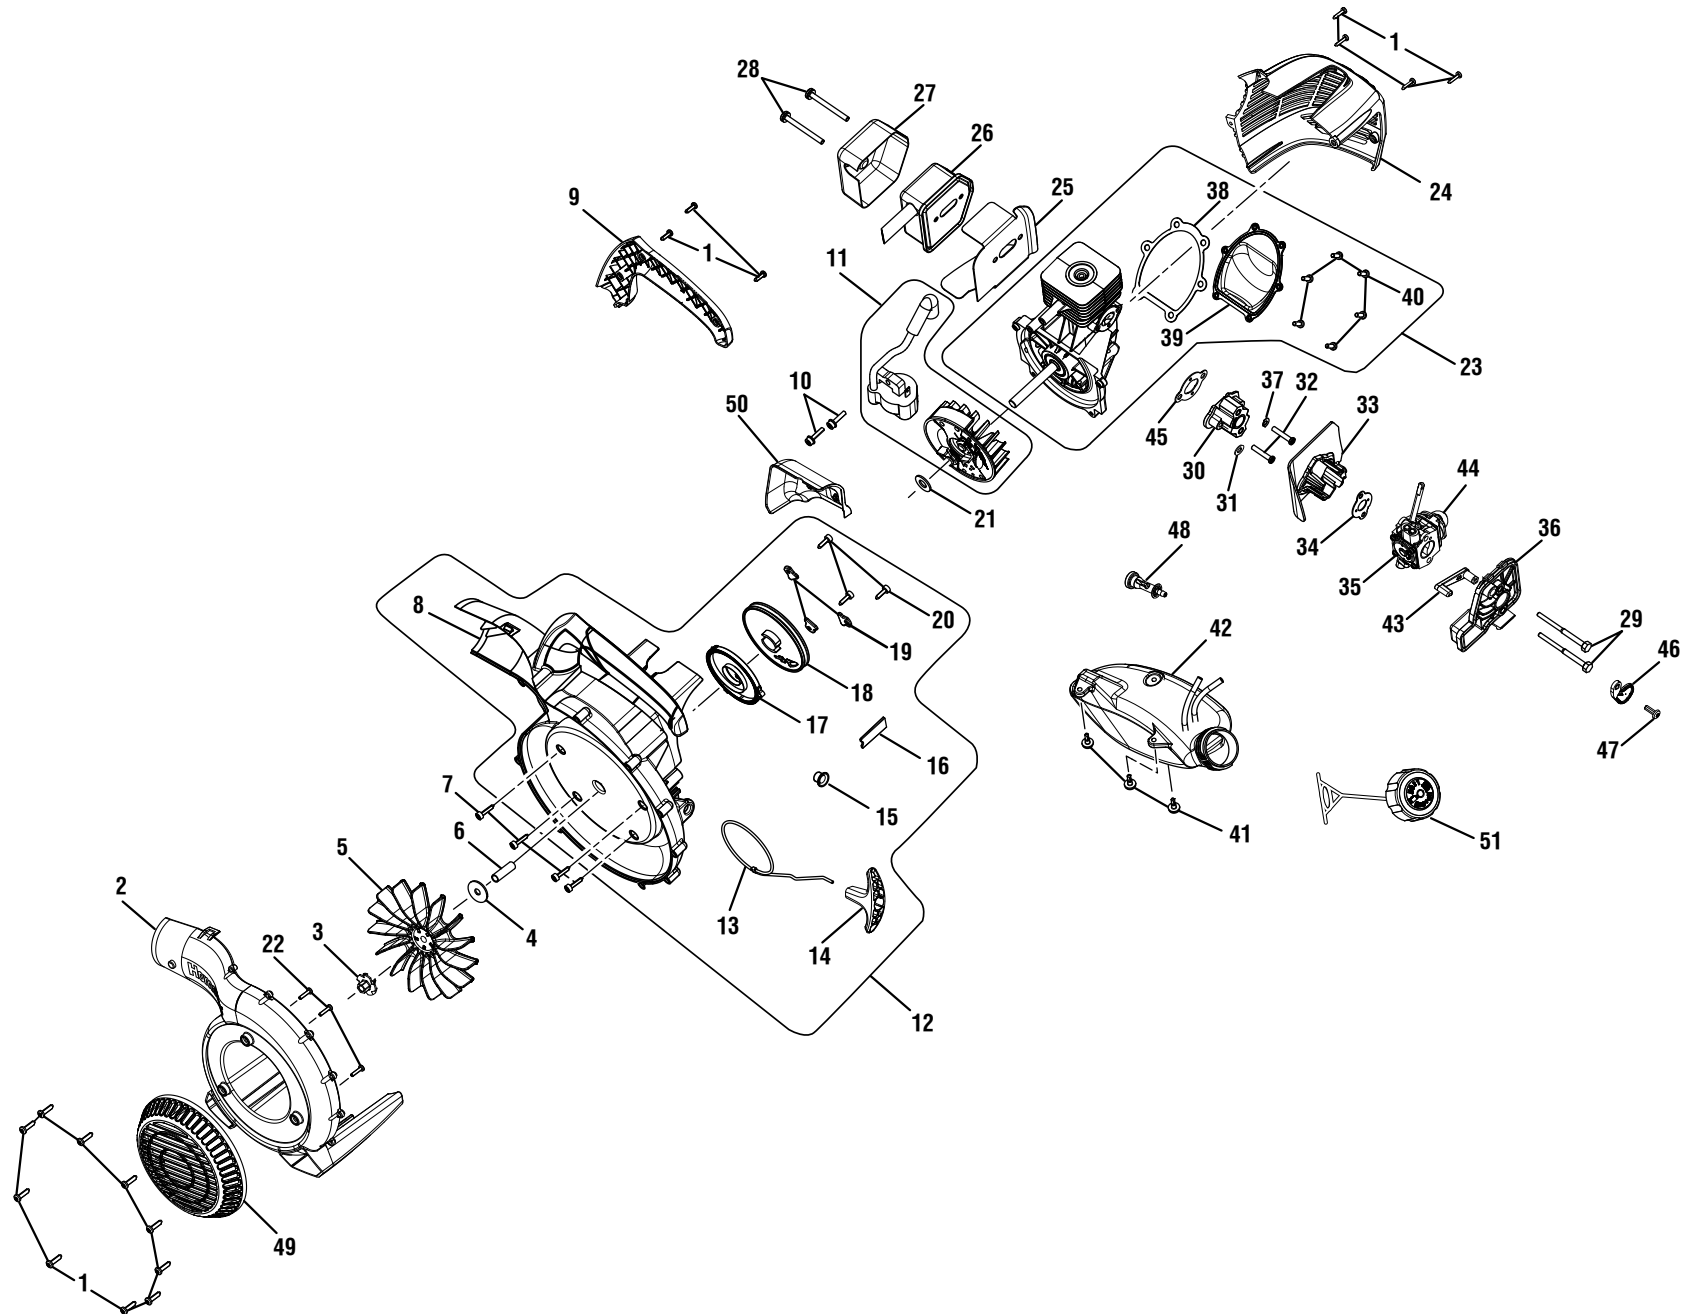

*** STANDARD HARDWARE ITEM – MAY BE PURCHASED LOCALLY**

HOMELITE 26cc BLOWER - ITEM NUMBER UT09526

Figure B

HOMELITE 26cc BLOWER – ITEM NUMBER UT09526

PARTS LIST (FIGURE B)

KEY NO.	PART NUMBER	DESCRIPTION	QTY	KEY NO.	PART NUMBER	DESCRIPTION	QTY
1	660466001	Screw (M4 x 18 mm, T20 Torx Hd.).....	17	26	309327009	Muffler Assembly.....	1
2	312872001	Outer Volute w/Label.....	1	27	638442009	Muffler Heat Shield.....	1
3	660561007	Blower Fan Nut.....	1	28	660638003	Screw (10-24 x 2-1/8 in.).....	2
4	650016001	Washer.....	1	29	660454006	Screw (M5 x 48 mm).....	2
5	521308003	Fan.....	1	30	518920004	Heat Dam.....	1
6	638091008	Spacer.....	1	31	638659002	Washer.....	1
7	660970001	Screw (M4 x 17 mm, T20 Torx Hd. T.F.).....	4	32	660927003	Screw (M5 x 25 mm, T20 Torx Hd.).....	2
8	313956001	Inner Volute w/Eyelet and Label.....	1	33	521505001	Baffle.....	1
9	521803003	Handle Cover.....	1	34	901552006	Heat Dam Gasket.....	1
10	660968001	Screw (M4 x 19 mm, T20 Torx Pan Hd. T.F.).....	2	35	308054114	Carburetor.....	1
11	311020001	Ignition Module and Flywheel Kit.....	1	36	521851001	Air Box Base.....	1
12	312873001	Lower Housing w/Starter and Label Assembly ...	1	37	638911001	Washer.....	1
13	900849012	Starter Rope (42 in.).....	1	38	901550003	Crankcase Cover Gasket.....	1
14	525485001	Starter Grip.....	1	39	638337005	Crankcase Cover.....	1
15	638088004	Eyelet.....	1	40	660925003	Screw (M4 x 12 mm, T20 Torx Hd.).....	6
16	521535013	Shield.....	1	41	660970002	Screw (M4 x 14 mm, T25 Torx Truss Hd.).....	3
17	638033001	Spring & Container.....	1	42	310753016	Fuel Tank Assembly (Inc. Fuel Lines).....	1
18	521316001	Starter Pulley.....	1	43	521850002	Choke Lever.....	1
19	638389001	Pulley Retainer.....	3	44	561635001	Primer Bulb.....	1
20	660967001	Screw (M4 x 14 mm, T20 Torx Hd. T.F.).....	3	45	901551003	Intake Gasket.....	1
21	650017002	Washer.....	1	46	521608003	Choke Plate.....	1
22	660629001	Screws (10-14 x 3/4 in., T25 Torx Pan Hd. T.F.).....	3	47	660345001	Screw (M4 x 12 mm, T20 Torx Pan Hd.).....	1
23	308892033	Short Block Assembly.....	1	48	310976001	Fuel Filter.....	1
24	312874001	Engine Cover w/Label.....	1	49	521500011	Blower Door.....	1
25	901362003	Muffler Gasket.....	1	50	521535010	Baffle Plate.....	1
				51	310816015	Fuel Cap Assembly (Inc. Tether).....	1