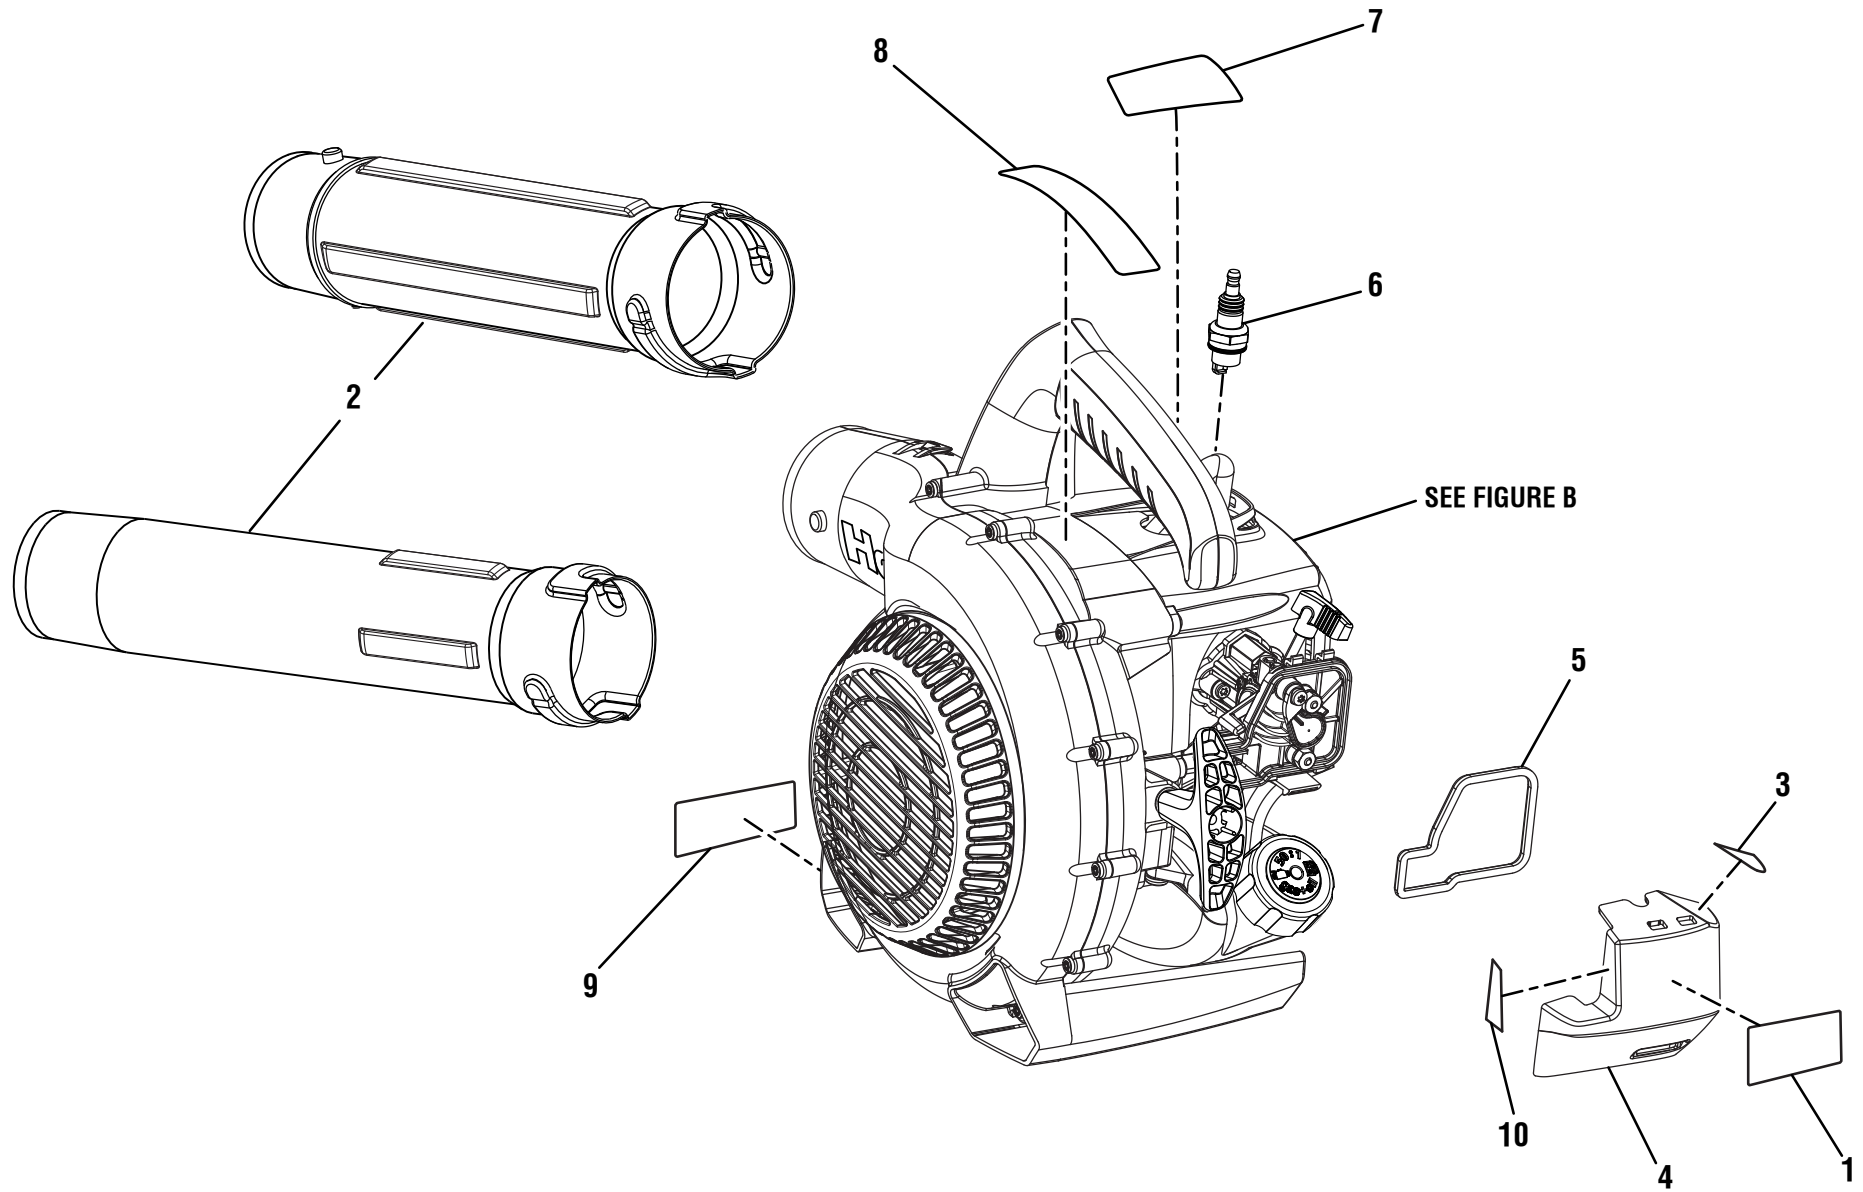

www.homelite.com

HOMELITE 26cc BLOWER - ITEM NUMBER UT09526

Figure A

PARTS LIST (FIGURE A)

KEY NO.	PART NUMBER	DESCRIPTION	QTY
1	941565002	Starting Instructions Label	1
2	310845009	Sweeper Nozzle & Upper Blower Tube Assembly	1
3	941080001	Throttle Label	1
4	312871001	Air Box Cover w/Label	1
5	570107003	Air Box Gasket	1
6	870174002	* Spark Plug (L7RTC).....	1
7	940867001	Logo Label (Engine Shroud).....	1
8	941727004	Warning Icon Label	1
9	940654088	Combustion Warning Label.....	1
10	940868002	Choke Label	1
	Not Shown:		
	991000349	Operator's Manual (960413016)	
	9-22-17		
	(Rev:02)		