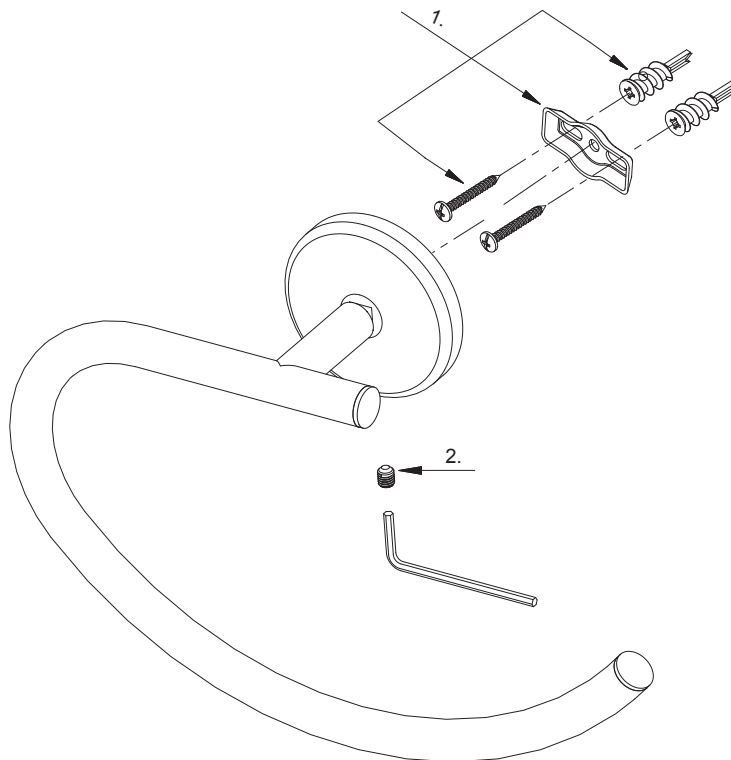

Glacier Bay Dorset Towel Ring

MODEL	STORE SKU#	OMSID	FINISH
B2552301CP	474918		Chrome

Many replacement parts can be purchased online or at your local store. Please use the table below to identify the part SKU number needed, go to HOMEDEPOT.COM, and check for online and store availability. If you can't find the part you are looking for, please call 1-855-HD-GLACIER.

Part	Description	Part #	Internet SKU #	Store SKU #
1	Holding Hardware	RB0135		
2	Screw (M5 x 10 mm L)	A053009		