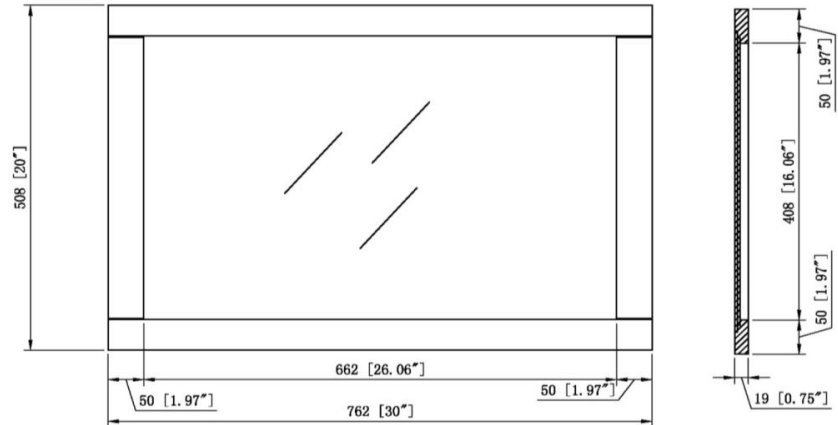

Vanity Mirror 20"
Espresso

SPECIFICATIONS

MATERIAL CONSTRUCTION:	Wood	FACE FRAME MATERIAL:	Pine
ASSEMBLY REQUIRED:	No	SIDES MATERIAL:	N/A
TOOLS NEEDED FOR INSTALLATION:	Electric Drill, Screwdriver	BOTTOM MATERIAL:	N/A
ASSEMBLED DIMENSIONS:	30" H x 20" L x 0.75" D	BACK PANEL MATERIAL:	MDF
WEIGHT:	12.3 lbs.	BACK BRACE MATERIAL:	N/A
NUMBER OF DOORS:	N/A	GLASS STYLE:	Flat Panel
DOOR MATERIAL:	N/A	LIGHTED:	No
NUMBER OF SHELVES:	N/A	QTY OF LAMPS:	N/A
ADJUSTABLE SHELVES:	N/A	POWER SOURCE:	None
SHELF MAX WEIGHT CAPACITY:	N/A	MOUNTING HARDWARE INCLUDED:	No
SHELF WIDTH:	N/A	MOUNTING TYPE:	Surface
SHELF THICKNESS:	N/A		
SHELF MATERIAL:	N/A		