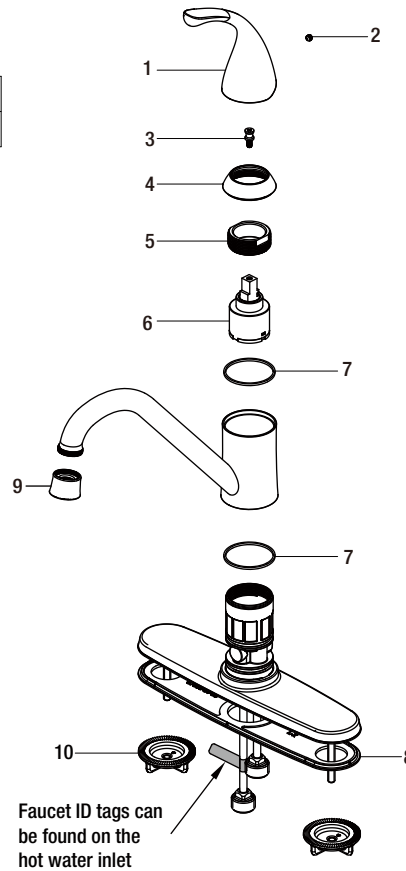

Builders Single Control Kitchen Faucet

MODEL	SKU #	FINISH
67559-0008D2	1000024881	Stainless Steel

Many replacement parts can be purchased online or at your local store. Please use the table below to identify the part SKU number needed, go to [HOMEDEPOT.COM](http://HOMEDEPOT.COM), and check for online and store availability. If you can't find the part you are looking for, please call 1-855-HD-GLACIER.

Part	Description	Part #	Internet SKU #	Store SKU #
1	Handle	RP1332808D2	<a href="#">207113998</a>	
2	Set screw	RP50002		
3	Connector	RP70356		
4	Cap	RP8040708D2		
5	Bonnet Nut	RP70336	<a href="#">207114029</a>	
6	Cartridge	RP20005	<a href="#">207093806</a>	
7	Washer	RP64199		
8	Gasket	RP70472		
9	Aerator	RP3014308D2	<a href="#">207114041</a>	
10	Mounting Nut	RP56109		