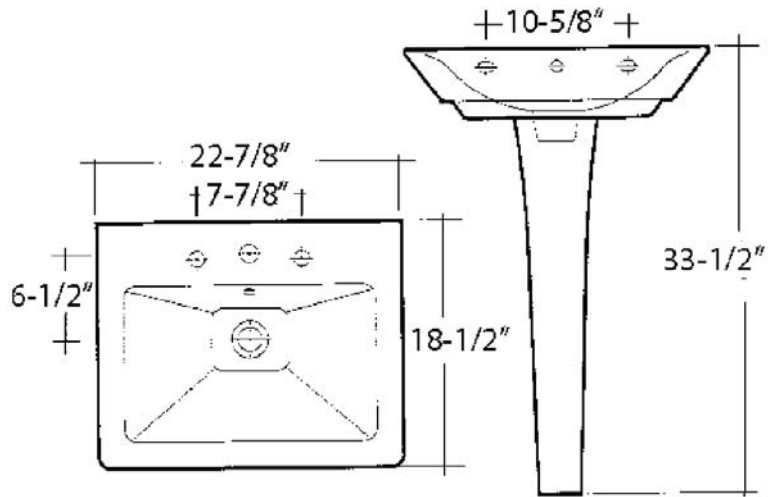

ARISTOCRAT "His" PEDESTAL LAVATORY

Model No.
IPL3000, IPL3002

W: 22-7/8"
D: 18-1/2"
H: 33 1/2"

Features:

- ▶ Fine fire clay construction
 - ▶ Transitional style
- ▶ Rectangular basin
- ▶ Available pre-drilled for 1-hole faucet (361) or 8" widespread (368)
- ▶ Should be mounted to wall with toggle or molly bolts (not included)

Colors:

WH White

Compliance Certification
Meets or exceeds the following specifications: ASME A112.19.1 2008 AND CSA B45.2-08 for Vitreous China fixtures.

Interior Dimensions:

Basin Interior:	18-1/2" x 12"
Basin Depth:	4-1/2"
Back of basin to center of faucet:	2-3/8"
Back of basin to center of drain:	9"
Mount bolts height:	31-1/4"
Mount holes cc:	10-5/8"
Faucet and spout holes:	1 1/4"

Dimensions of fixture are nominal and may vary within the range of tolerances established by ASME Standard A112.19.2. Dimensions and specifications subject to change without notice.