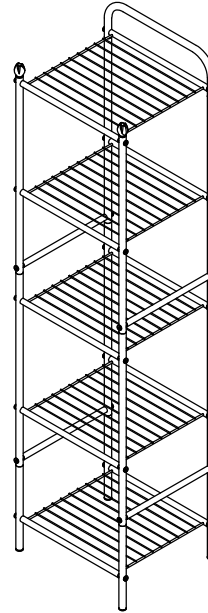

www.furinno.com

USEFUL HINTS BEFORE YOU START:

1. Read each step carefully before starting.
2. It is important that each step is performed in correct order to avoid difficulties.
3. Identify, sort and count the parts before assembly.
4. Assemble the product on packaging cardboard to prevent scratch or damage.
5. Clean the product with mild cleanser using soft damped cloth. Do not use harsh or abrasive cleanser.
6. Using incompatible hardware might cause damage to the product.

IMPORTANT NOTES:

- * Please DO NOT sit or stand on the unit.
- * Put heavier items on lower shelves.
- * Periodically check all fittings and re-tighten as necessary.

NEED HELP? For help with assembly, or if you are missing a part, please call Furinno's Customer Service, 1-773-299-8111 from Mon-Fri, 9am-5pm (CST) or email: support@furinno.com

ASSEMBLY INSTRUCTIONS

MODEL: WS17322

FURINNO WAYAR 5 TIER WIRE SHELF

No.	Part	Pcs
A		1
B		4
C		4
D		2
E		2
F		4
G		5
H		2
I		28
J		4
K		1