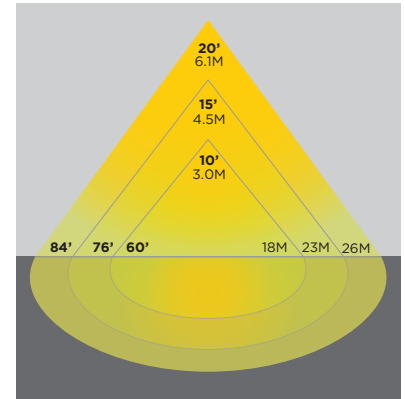

WARRANTY

Fixture is covered by a 5-year limited warranty. See probrite.com/warranty for details.

PRODUCT LINE DRAWING

SUGGESTED MOUNTING HEIGHT:
12-20FT. (3.7-6.1M)

3D PHOTOMETRIC VIEW

PRODUCT SPECIFICATIONS

Product Dimensions	: 14.1"×7.2"×6.8"
Weight	: 3.75 lbs
Lumens	: 4728
System Wattage	: 40W
LED Wattage	: 36W
Efficacy	: 118
CRI	: 70
Replaces (Metal Halide)	: 120W
Replaces (Incandescent Bulb)	: 350W
Mounting	: Direct wall mount with lag bolts
Frequency	: 50-60Hz
THD(Total Harmonic Distortion)	: <20%
PF(Power Factor)	: >0.9
Ambient Operating Temperature	: (-30) - 40°C
Input Voltage	: 120-277V
LED Chip	: LUXEON 3030 2D
Photocell	: Yes
Driver	: Non-dimming
Standard Lifetime	: L70 >50,000hrs
Standard Warranty	: 5 Years
Water Proofing Grade	: Suitable for wet location
CCT	: 4000K
Certifications	: DLC, UL/cUL