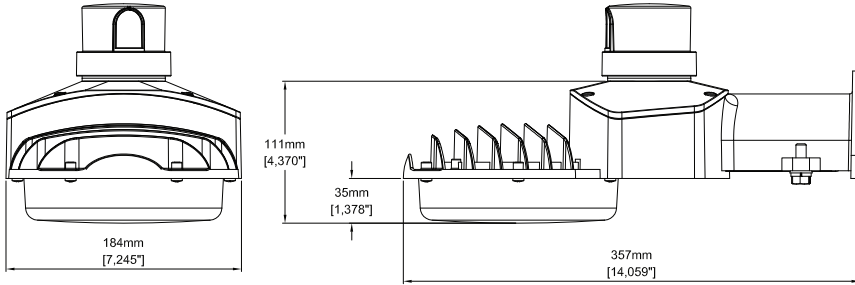

IP RATING & LISTINGS

LED light engine is weather proof rated IP65.

DLC Premium, cULus, FCC Certified

MOUNTING

Fixture mounts to vertical surface using 1/4" lag bolts or easily fits onto 1-1/2" O.D. round pipe/tube. Direct mount and round pipe mounting hardware provided as standard. Extension mounting arm available separately as an accessory.

WARRANTY

Fixture is covered by a 5-year limited warranty. See probrite.com/warranty for details.

PRODUCT LINE DRAWING

SUGGESTED MOUNTING HEIGHT:
12-20FT. (3.7-6.1M)

3D PHOTOMETRIC VIEW

PRODUCT SPECIFICATIONS

Product Dimensions	: 14.1"×7.2"×6.8"
Weight	: 3.75 lbs
Lumens	: 4728
System Wattage	: 40W
LED Wattage	: 36W
Efficacy	: 118
CRI	: 70
Replaces (Metal Halide)	: 120W
Replaces (Incandescent Bulb)	: 350W
Mounting	: Direct wall mount with lag bolts
Frequency	: 50-60Hz
THD(Total Harmonic Distortion)	: <20%
PF(Power Factor)	: >0.9
Ambient Operating Temperature	: (-30) - 40°C
Input Voltage	: 120-277V
LED Chip	: LUXEON 3030 2D
Photocell	: Yes
Driver	: Non-dimming
Standard Lifetime	: L70 >50,000hrs
Standard Warranty	: 5 Years
Water Proofing Grade	: Suitable for wet location
CCT	: 4000K
Certifications	: DLC, UL/cUL