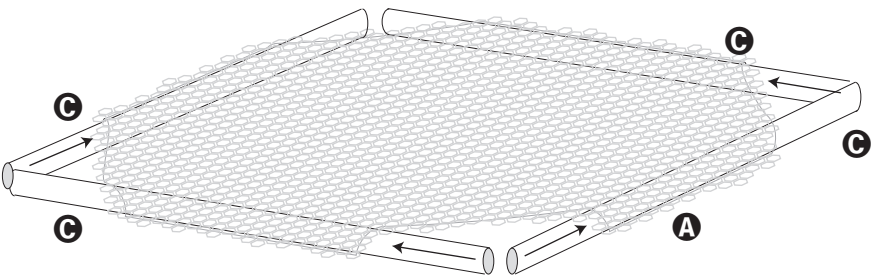

DRY-01110

sweater dryer

7.75 in H X 19.5 W X 19.5 D (19.7 cm H x 49.5 cm W x 49.5 cm D

PARTS LIST

PART/ILLUSTRATION

(QTY) DESCRIPTION

A

(1) mesh surface

B

(4) corner connectors

C

(4) structure

ASSEMBLY

1

ASSEMBLY

LIMITED LIFETIME WARRANTY