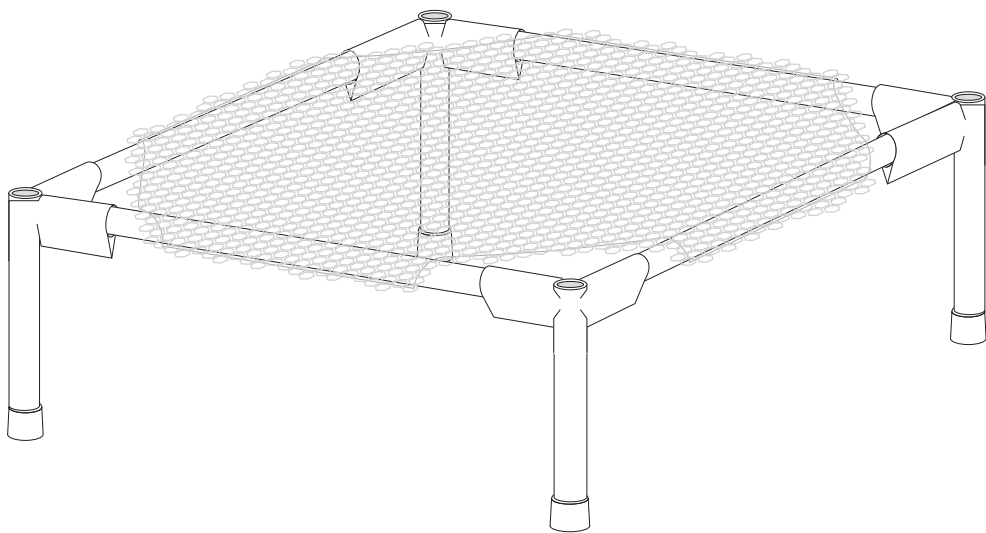

DRY-01110

sweater dryer

7.75 in H X 19.5 W X 19.5 D (19.7 cm H x 49.5 cm W x 49.5 cm D

PARTS LIST

PART/ILLUSTRATION

(QTY) DESCRIPTION

A

(1) mesh surface

B

(4) corner connectors

C

(4) structure

ASSEMBLY

1

ASSEMBLY

LIMITED LIFETIME WARRANTY