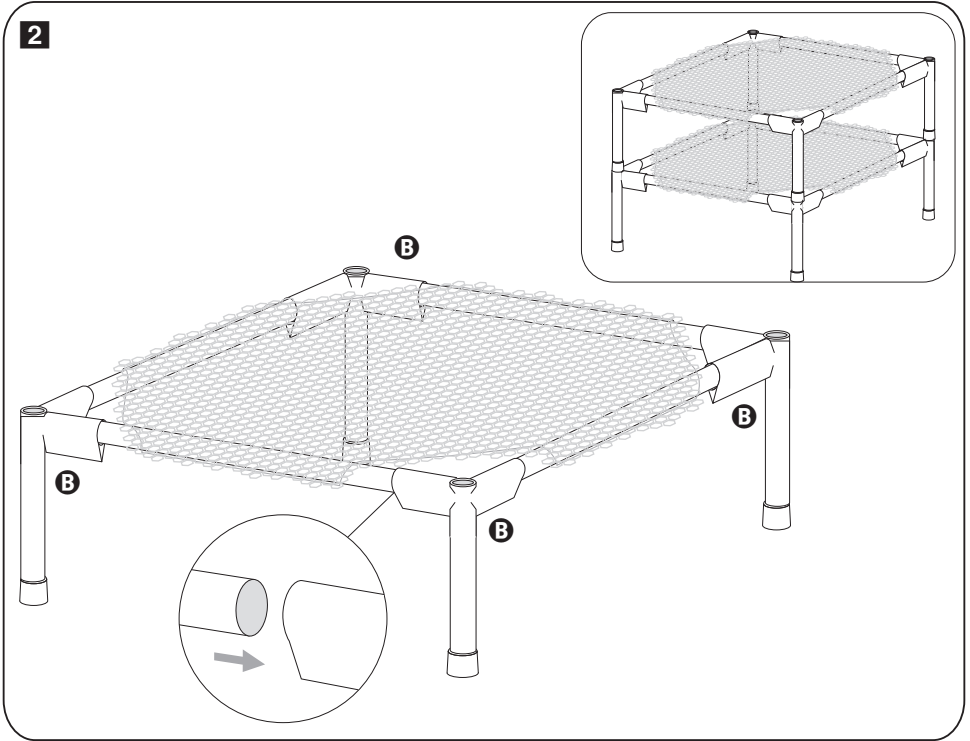

ASSEMBLY

LIMITED LIFETIME WARRANTY

Honey-Can-Do International, LLC (HCD) warrants its products will be free from defects in materials and workmanship when used for normal personal or household use, except as provided below. HCD, at its option, may offer a comparable product or offer a replacement part or request that the item be returned to the place of purchase. This warranty DOES NOT apply to damage caused by negligence, misuse, excessive use, improper cleaning, improper assembly, or any circumstances not directly attributable to manufacturing defects. Proof of purchase is required in the form of a receipt (copy or original) to validate warranty. HCD provides this limited lifetime warranty in lieu of all other warranties either express or implied. In no event shall HCD, its affiliates, or subsidiaries be responsible for consequential or incidental damages arising out of a claim of defective product. Some states or provinces do not allow some exclusions or limitations, so the above statement may not apply to you. This warranty gives you specific legal rights, and you may also have other rights, which vary by state or province.

Honey-Can-Do International

5750 McDermott Drive, Berkeley, IL 60163 USA

877.242.2636 | www.honeycando.com

©2011 Honey-Can-Do International, LLC | All Rights Reserved