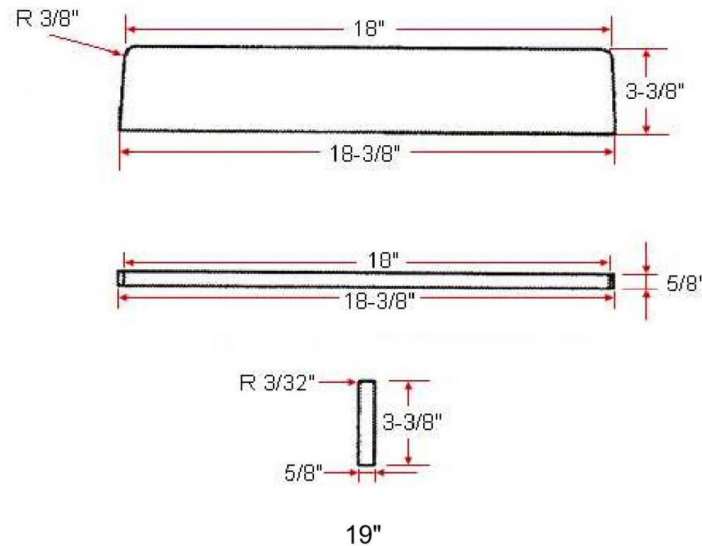

19-Inch Universal Cultured Marble Side Splash Solid White

SPECIFICATIONS

MATERIAL:	Cultured Marble
TOOLS NEEDED FOR INSTALLATION:	100% silicone
ASSEMBLED DIMENSIONS:	0.625" H x 18.375" L x
ASSEMBLED WEIGHT:	2.63 lbs.
FAUCET TYPE:	N/A
NUMBER OF MOUNTING HOLES:	N/A
BOWL MATERIAL:	N/A
BACK SPLASH INCLUDED:	No
COLOR:	Solid White
NUMBER OF BOWLS:	N/A
BOWL DIMENSIONS:	N/A
BOWL SHAPE:	N/A
SINK THICKNESS:	0.59"
MOUNTING TYPE:	N/A
OVERFLOW HOLE:	N/A