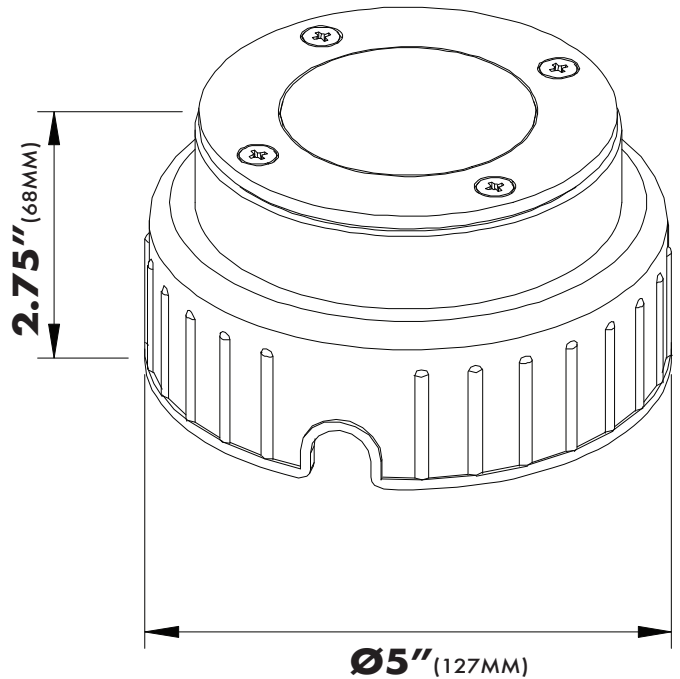

SPECIFICATIONS

• LUMENS	162
• WATTS	3W
• VOLTAGE	12V AC
• CRI	80
• CCT	3000K
• WET LISTED	IP67
• DIFFUSER	GLASS
• MATERIAL	STAINLESS STEEL COVER / ALUMINUM BODY WITH UV POWDER COATING
• FINISH	BLACK
• LIFETIME	50,000 HOURS
• TRANSFORMER REQUIRED (NOT INCLUDED)	
• ETL LISTED	
• WARRANTY	5-YEAR LIMITED

MODEL#VOI19018
DIMENSIONS

OVERALL: **Ø5" x 2.75"** (127MMx68MM)

THE MEASUREMENTS ARE ROUNDED TO THE NEAREST 1/4"

AVAILABLE FINISHES

BL