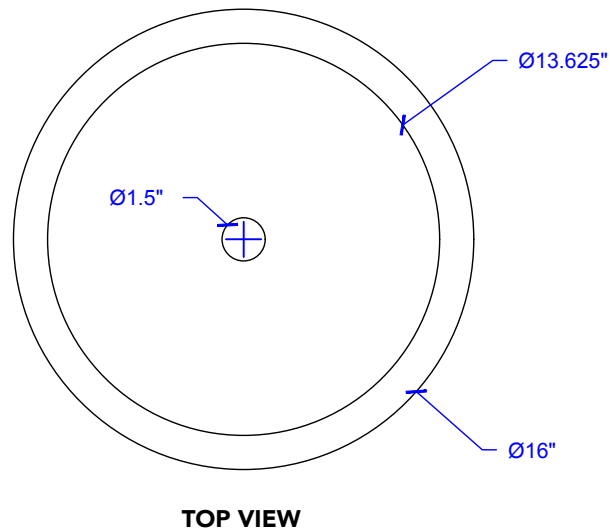

Nobel Vessel Copper Sink

Model # [SB310-16NU](#)

16" x 16" x 7.25"

Features

- + Vessel Sink
- + Handmade 16 Gauge Copper
- + Naked Copper Finish
- + Lifetime Warranty

[SB310-16NU](#)

[SB310-16NU](#)

Product Pairing Suggestions

Nobel Vessel Copper Sink

Technical Specifications

- + Outer - 16" x 16" x 7.25"
- + Inner - 15.75" x 15.75" x 7"
- + Drain - Standard Bath Drain, Non-Overflow
- + Thickness - 16 Gauge

Lifetime Warranty

All Sinkology products come with a lifetime warranty. You won't need it, but it's there.