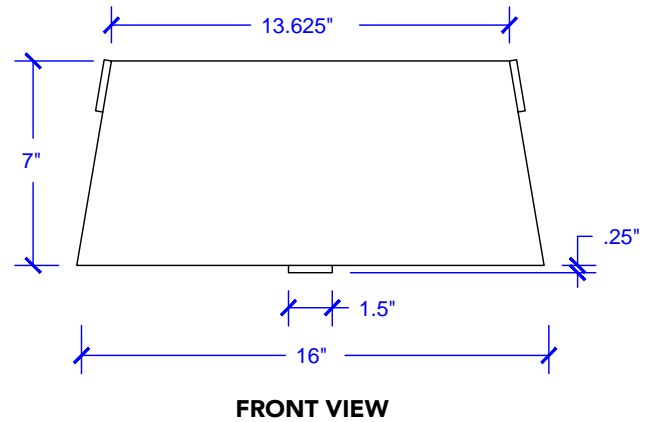

Nobel Vessel Copper Sink

Model # [SB310-16NU](#)

16" x 16" x 7.25"

Features

- + Vessel Sink
- + Handmade 16 Gauge Copper
- + Naked Copper Finish
- + Lifetime Warranty

[SB310-16NU](#)

[SB310-16NU](#)

Product Pairing Suggestions

Nobel Vessel Copper Sink

Technical Specifications

- + Outer - 16" x 16" x 7.25"
- + Inner - 15.75" x 15.75" x 7"
- + Drain - Standard Bath Drain, Non-Overflow
- + Thickness - 16 Gauge

Lifetime Warranty

All Sinkology products come with a lifetime warranty. You won't need it, but it's there.