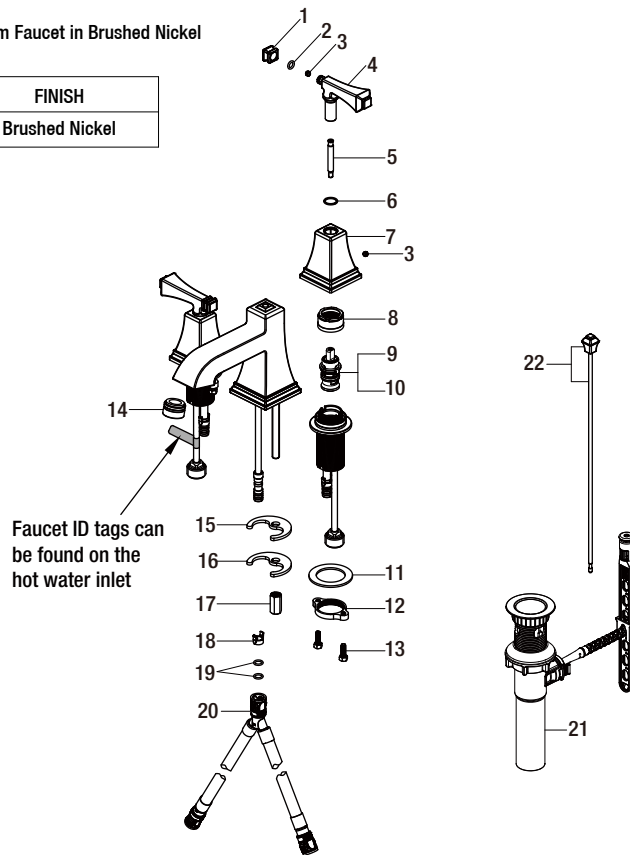

Exhibit 8 in. Widespread 2-Handle High-Arc Bathroom Faucet in Brushed Nickel

MODEL	SKU #	FINISH
HD67390W-8004	304685288	Brushed Nickel

Many replacement parts can be purchased online or at your local store. Please use the table below to identify the part SKU number needed, go to HOMEDEPOT.COM, and check for online and store availability. If you can't find the part you are looking for, please call 1-855-HD-GLACIER.

Part	Description	Part #	Internet SKU #	Store SKU #
1	Cap	RP8004404		
2	O-ring	RP60022		
3	Set screw	RP50002		
4	Handle	RP1304904		
5	Connector	RP50030		
6	Wearable ring	RP64053		
7	Handle seat	RP1702304		
8	Bonnet	RP70193	206671342	
9	Cartridge H	RP20067	301158139	
10	Cartridge C	RP20068	301158129	
11	Washer	RP64147		
12	Nut	RP56059		

Part	Description	Part #	Internet SKU #	Store SKU #
13	Screw	RP50004		
14	Aerator	RP3019604		
15	Rubber washer	RP64045		
16	Metal washer	RP64046		
17	Lock nut	RP56026		
18	Block	RP70421		
19	O-ring	RP60002		
20	Quick connect hose	RP70430		
21	ClickInstall™ drain assembly	RP4022804		
22	Lift rod	RP4025604		