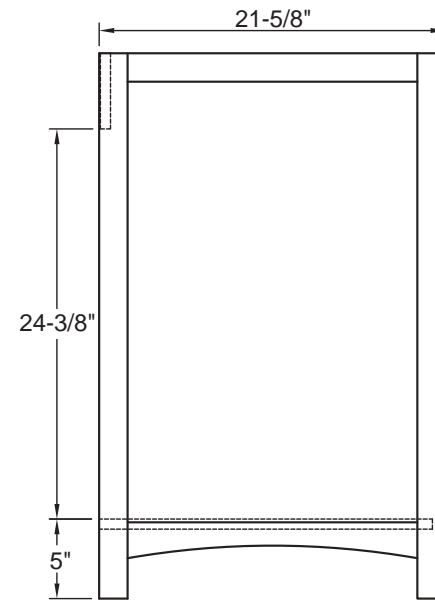

- Overall dimensions: 24" x 21 5/8" x 34"
- One door with slow-closing bumper
- Two drawers with self slow-closing drawer glides
- Dovetail drawer construction for stronger joints
- Bronze knobs
- Nutmeg finish
- Solid Poplar wood and MDF with wood veneer
- To complete your bathroom with the Knoxville Collection please view the coordinating items

- Overall dimensions: 36" x 21 5/8" x 34"
- Two doors with slow-closing bumpers
- Three drawers with self slow-closing drawer glides
- Dovetail drawer construction for stronger joints
- Bronze knobs
- Nutmeg finish
- Solid Poplar wood and MDF with wood veneer
- To complete your bathroom with the Knoxville Collection please view the coordinating items

- Overall dimensions: 24" x 3/4" x 34"
- Pre-attached hanger mounts
- Non-beveled mirror
- Solid wood Poplar frame
- Nutmeg finish
- To complete your bathroom with the Knoxville Collection please view the coordinating items

- Overall dimensions: 28" x 3/4" x 34"
- Pre-attached hanger mounts
- Non-beveled mirror
- Solid wood Poplar frame
- Nutmeg finish
- To complete your bathroom with the Knoxville Collection please view the coordinating items