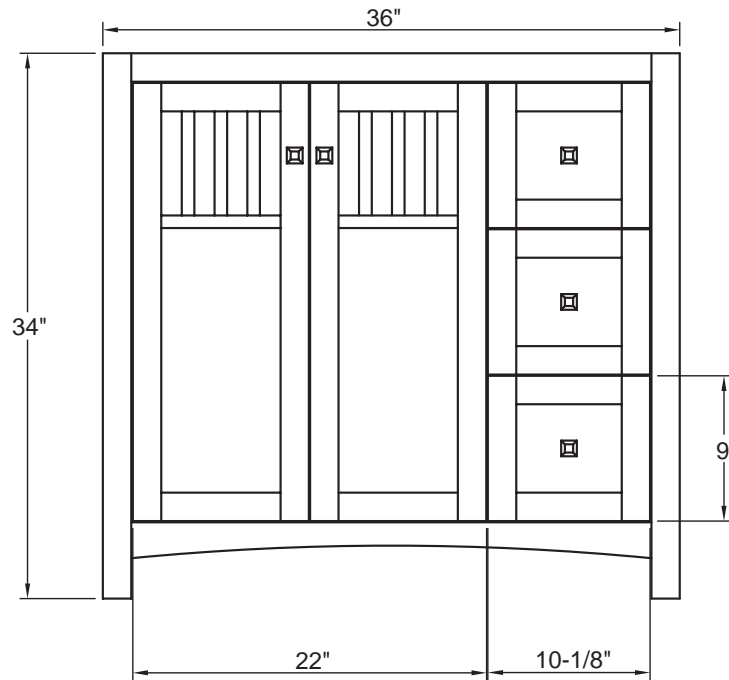

36" Vanity
KNCA3621D