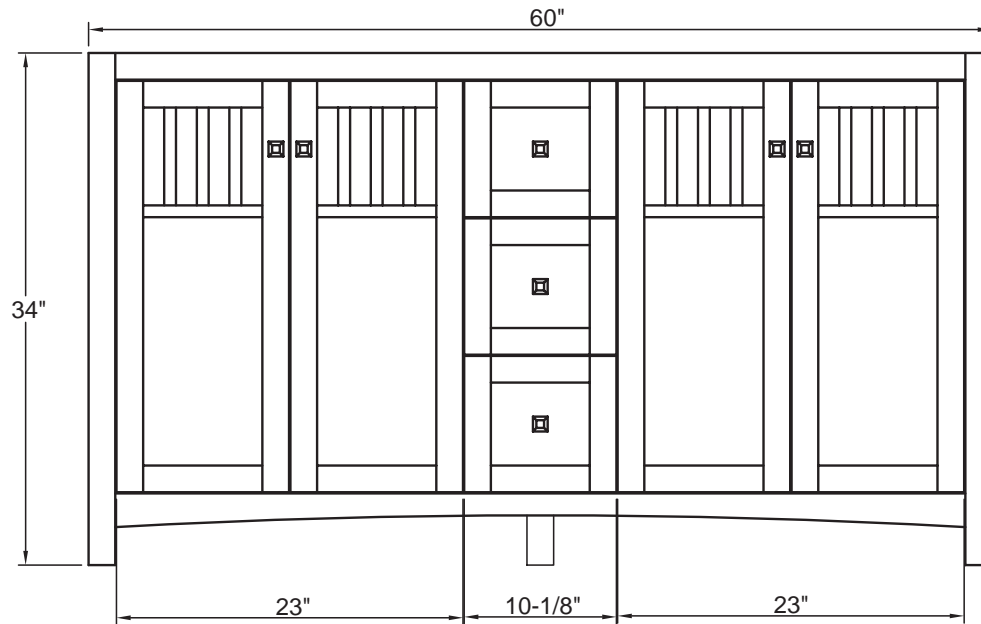

60" Vanity
KNCA6021D