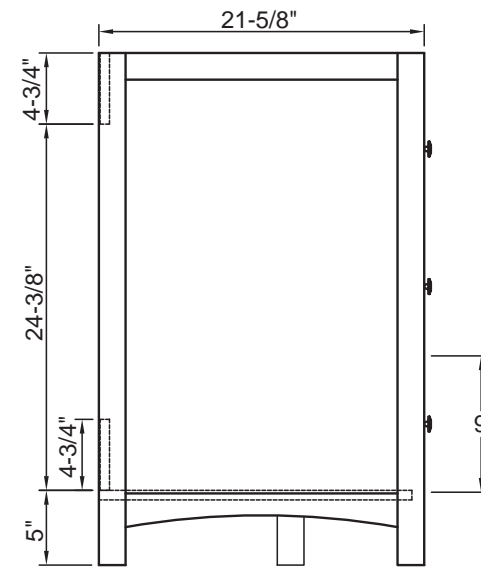

60" Vanity
KNCA6021D