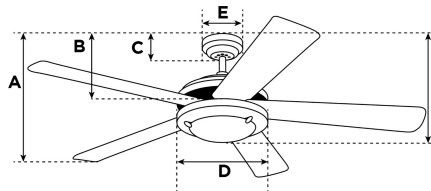

Item Number 7204000

Bolton Ceiling Fan

52" Brushed Aluminum Finish Reversible Blades
(Graphite/Silver) Includes Light Kit with Opal Frosted Glass

Specifications

Size	52"
Blades.....	Reversible Plywood Blades (Graphite/Silver)
Blade Pitch.....	12°
Approved Location	Indoor
Suggested Room Size.....	Large Room (up to 15x15)
Down Rod.....	3/4" x 4"
Installation.....	Down Rod Only
Max. Ceiling Angle.....	N/A
Lead Wire	54"
Light Bulb Usage.....	Includes (2) Medium (E26) Base 8 Watt T7 LED Lamps
Control	Remote Control Included
Motor Finish.....	Brushed Aluminum
Motor Material	Silicon Steel Motor 153mm x 17mm
Reverse Airflow.....	Yes
Capacitor	Dual
Switch Housing Cap.....	Not Included

Warranty

Ceiling fans backed by our Limited Lifetime Warranty have a lifetime motor warranty and a 2-year warranty on all other parts.

A. Top of Canopy to Bottom of Blades	9.3"
B. Top of Canopy to Bottom of Switch House	12.2"
C. Top of Canopy to Bottom of Canopy	2.4"
D. Width of Motor Housing.....	11"
E. Width of Canopy.....	5.1"
F. Top of Canopy to Bottom of Glass	14.4"