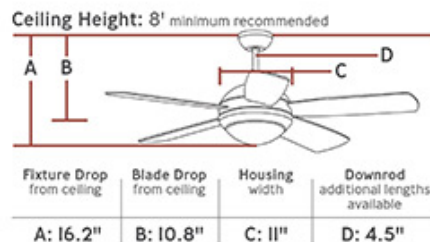

5DI52ESRZWD: 52" Discus Fan - Rubberized White

Specification Images:

Collection: Discus ES

UPC #:014817535310

Finish: Matte White (RZW)

Blade Finish: Matte White

Blade Finish 2: Undefined

Dimensions:

- **Diameter:** 52"
- **Weight:** 19.0 lbs.
- **Reverse Switch:** Manual
- **Rev. Switch Location:** Switch Housing
- **Motor Size:** 153.0 X 20.0
- **Diameter of Housing:** 11.0
- **Capacitor Value:** 4.5+5+6/350V/85C
- **Lead Wire Length:** 78 inches
- **Light Kit Included:** Yes
- **Remote Included:** None
- **Remote Group(s):** ESSWC-5

Bulbs:

2 - Fluorescent GU24 Self Ballasted CFL 13w Max. 120v - included

Features:

- Offers energy saving fluorescent lighting
- Fixture is operated with a pull chain

Material List:

1 Body - Steel - Matte White

Safety Listing:

Safety Listed for Dry Locations
Safety Listed for Dry Locations

Instruction Sheets:

English (5DI52ESXXD-CUL-ENG)
French (5DI52ESXXD-CUL-CF)

Shade / Glass / Diffuser Details:

Part	Material	Finish	Quantity	Item Number	Length	Width	Height	Diameter	Fitter Diameter	Shade Top Length	Shade Top Width	Shade Top Diameter
Diffuser	Glass	Matte Opal	1	G830			3 9/16	9