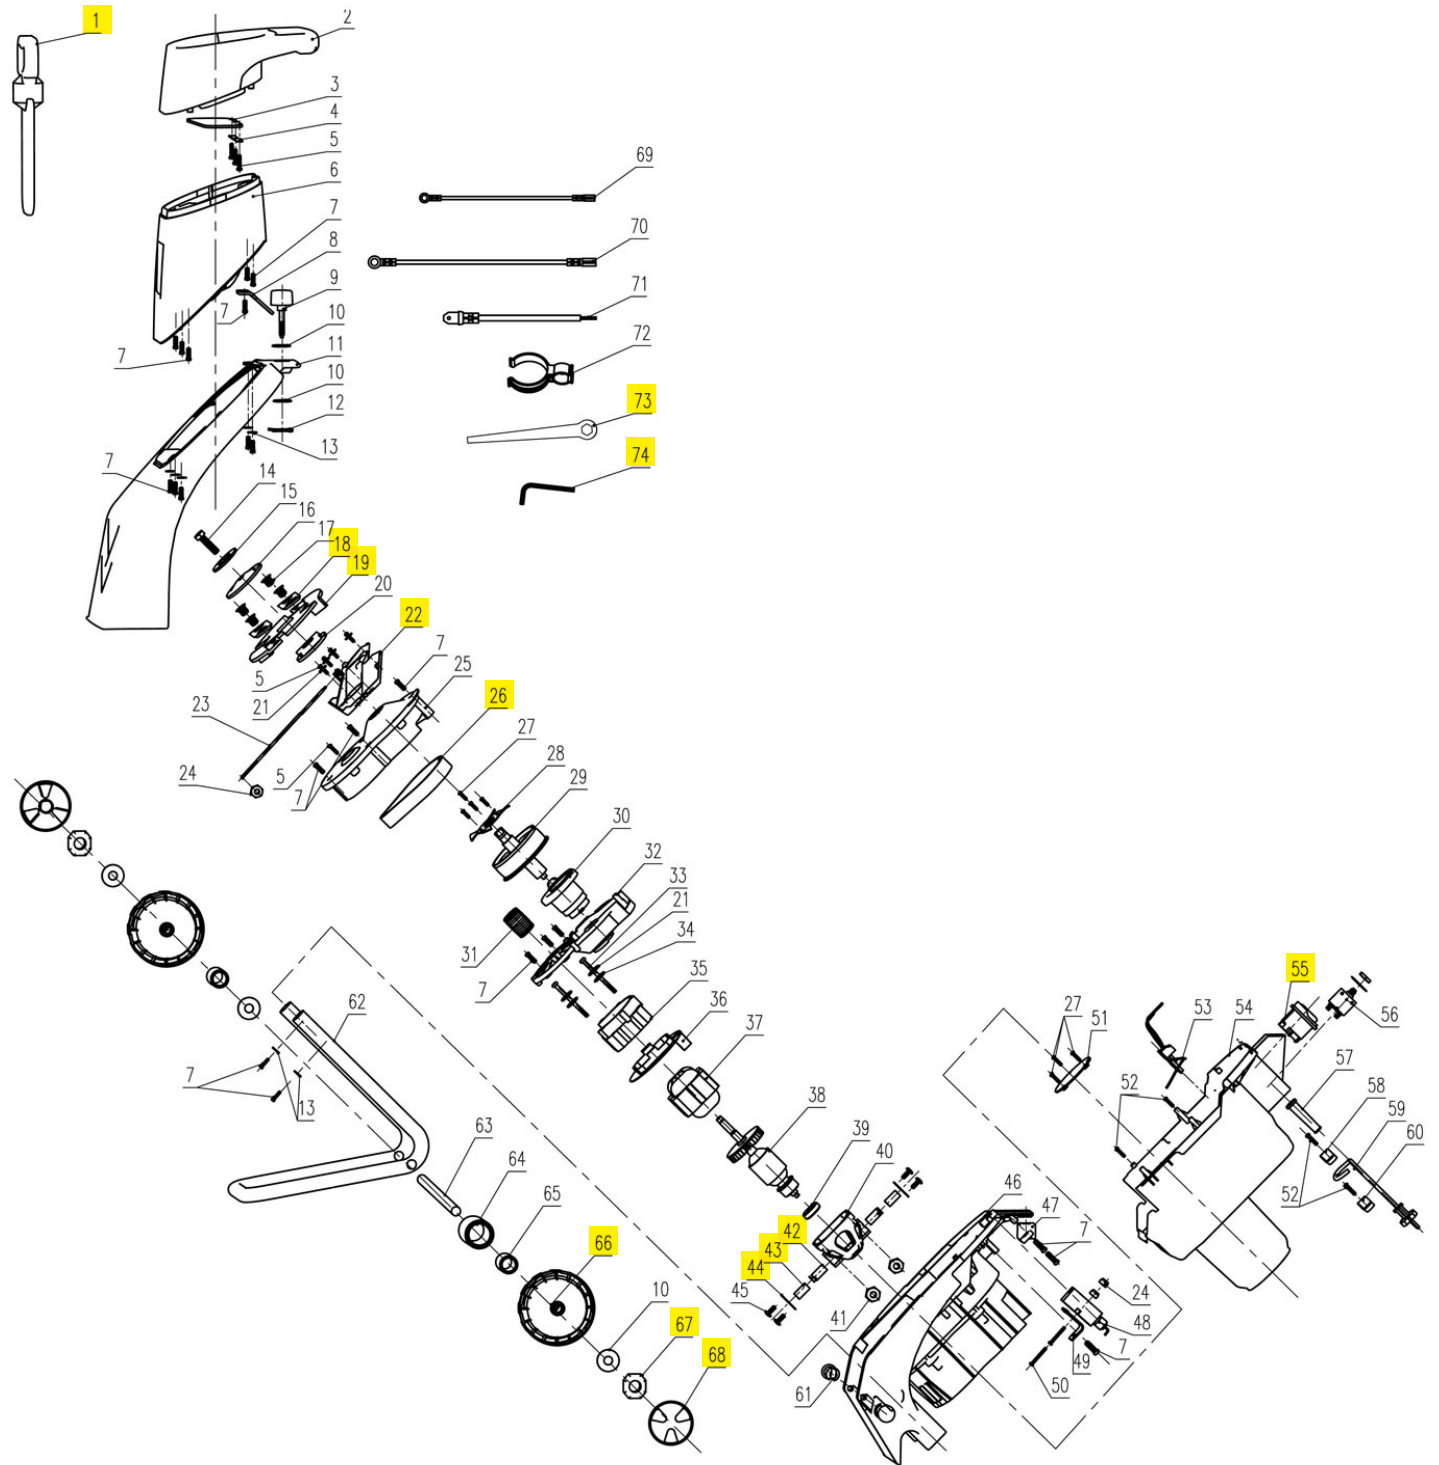

CJ601E

CJ601E PARTS LIST

ITEM NUMBER	ITEM DESCRIPTION
CJ601E-1	PADDLE
CJ601E-2	HOPPER
CJ601E-3	SAFETY GUARD BOARD
CJ601E-4	BATTEN
CJ601E-5	SELF TAPPING SCREW 4*18
CJ601E-6	UPPER FUSELAGE
CJ601E-7	SELF TAPPING SCREW 5*20
CJ601E-8	SWITCH BOLT
CJ601E-9	HOPPER LOCKING KNOB
CJ601E-10	GASKET
CJ601E-11	BASE FUSELAGE
CJ601E-12	SPILT PIN
CJ601E-13	GASKET ϕ 5
CJ601E-14	HEX SCREW M8
CJ601E-15	INTERNAL WASHER
CJ601E-16	PRESS BOARD
CJ601E-17	COUNTERSUNK HEX SCREW M10*12
CJ601E-18	BLADE
CJ601E-19	CUTTER HEAD
CJ601E-20	DRIVING BLOCK
CJ601E-21	SPRING WASHER
CJ601E-22	SPLASH GUARD
CJ601E-23	PULL POLE
CJ601E-24	SELF LOCK NUT
CJ601E-25	SLOWDOWN UPPER COVER BOX
CJ601E-26	STRAP
CJ601E-27	SELF TAPPING SCREW 4*14
CJ601E-28	IMPELLER
CJ601E-29	BIG PULLEY
CJ601E-30	ECCENTRIC WHEEL
CJ601E-31	SMALL PULLEY
CJ601E-32	SLOWDOWN BASE COVER BOX
CJ601E-33	STATOR SCREW M4*80
CJ601E-34	FLAT WASHER
CJ601E-35	MOTOR FRONT FRAME
CJ601E-36	WINDSHIELD
CJ601E-37	STATOR
CJ601E-38	ROTOR
CJ601E-39	627 BEARING

CJ601E-40	MOTOR BACKWARD FRAME
CJ601E-41	HEX NUT M4
CJ601E-42	BRUSH
CJ601E-43	BRUSH HOLDER
CJ601E-44	BRUSH HOLDER PRESS BOARD
CJ601E-45	SELF TAPPING SCREW 3*8
CJ601E-46	MACHINE PLATE
CJ601E-47	FIX NUT
CJ601E-48	POWERFUL TOOK OFF SWITCH
CJ601E-49	SWITCH FIX BOARD
CJ601E-50	MACHINE SCREW M4*40
CJ601E-51	DUST SHIELD
CJ601E-52	SELF TAPPING SCREW 4*16
CJ601E-53	SOFT STARTUP
CJ601E-54	MOTOR BOX
CJ601E-55	SWITCH
CJ601E-56	RESET BUTTON
CJ601E-57	CABLE COVER
CJ601E-58	CABEL PRESS BOARD
CJ601E-59	POWER LINE
CJ601E-60	CABLE PRESS BOARD
CJ601E-61	PLASTIC PIN
CJ601E-62	POLE SHELF
CJ601E-63	FIX POLE
CJ601E-64	SHAFT SLEEVE
CJ601E-65	SUPPORT COVER
CJ601E-66	WHEEL
CJ601E-67	SELF LOCK NUT
CJ601E-68	WHEEL COVER
CJ601E-69	CONNECTING LINE 1
CJ601E-70	CONNECTING LINE 2
CJ601E-71	CONNECTING LINE 4
CJ601E-72	FIX COVER
CJ601E-73	SPANNER
CJ601E-74	HEX KEY