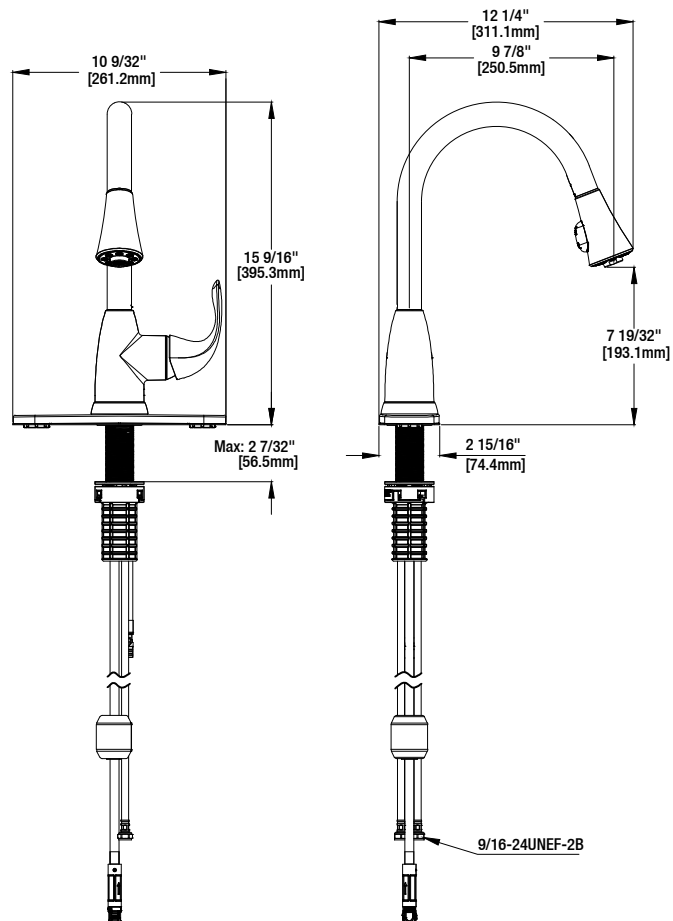

### FEATURES

- Requires 1- or 3-Hole Sink with 8" On-Center
- Max Flow Rate: 1.8 gpm (6.8 L/min) at 60 psi
- Spout Reach: 9 7/8"
- Spout Height: 15 9/16"
- Ceramic Valve for Lifetime Drip-Free Operation
- With Zinc Lever Handle
- With TurboSpray
- FastMount Installation

### INSTALLATION DIMENSIONS

Glacier Bay reserves the right to make changes in specifications and materials and to change and discontinue models, both without notice or obligation. Dimensions are for reference only.