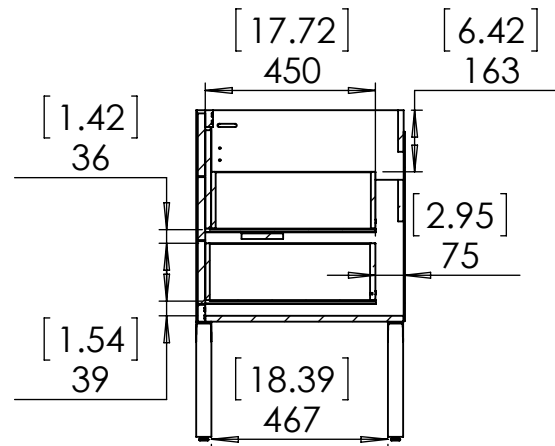

Top View

Back view without backing

Isometric view

Front view

Side view

Back view with backing

SECTION A-A

ITEM: **HY36-SY**
HY36-WH REV **A**

UNLESS OTHERWISE SPECIFIED
 DIMENSIONS ARE IN MM. AND (INCHES)
 TOLERANCES ARE
 +0.125 [3.175] - 0.125 [-3.175]
 SCALE:1:10

	NAME	DATE
DRAWN	R. Rubio	08/22/16
CHECKED	R. Rubio	08/22/16
ENG APPR.	R. Rubio	08/22/16
MFG APPR.	C. Leal	08/22/16

UNLESS OTHERWISE SPECIFIED
 DIMENSIONS ARE IN MM. AND (INCHES)
 TOLERANCES ARE
 + 0.125 [3.175] - 0.125 [-3.175]
 SCALE:1:10

	NAME	DATE
DRAWN	R. Rubio	08/22/16
CHECKED	R. Rubio	08/22/16
ENG APPR.	R. Rubio	08/22/16
MFG APPR.	C. Leal	08/22/16

		SIZE	DWG. NO.	SHEET 2 OF 2
		A	Vtop Stone Effect, Rect 37x22	REV: 2