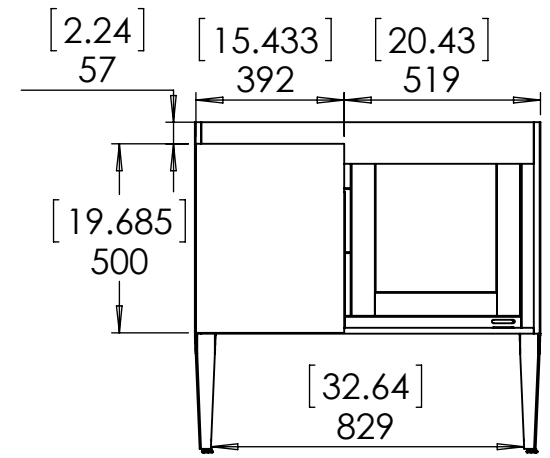

Top View

Back view without backing

Isometric view

Front view

Side view

Back view with backing

SECTION A-A

ITEM: **HY36-SY**
HY36-WH REV **A**

UNLESS OTHERWISE SPECIFIED
 DIMENSIONS ARE IN MM. AND (INCHES)
 TOLERANCES ARE
 +0.125 [3.175] - 0.125 [-3.175]
 SCALE:1:10

	NAME	DATE
DRAWN	R. Rubio	08/22/16
CHECKED	R. Rubio	08/22/16
ENG APPR.	R. Rubio	08/22/16
MFG APPR.	C. Leal	08/22/16

UNLESS OTHERWISE SPECIFIED
 DIMENSIONS ARE IN MM. AND (INCHES)
 TOLERANCES ARE
 + 0.125 [3.175] - 0.125 [-3.175]
 SCALE:1:10

	NAME	DATE
DRAWN	R. Rubio	08/22/16
CHECKED	R. Rubio	08/22/16
ENG APPR.	R. Rubio	08/22/16
MFG APPR.	C. Leal	08/22/16

		SIZE	DWG. NO.	SHEET 2 OF 2
		A	Vtop Stone Effect, Rect 37x22	REV: 2