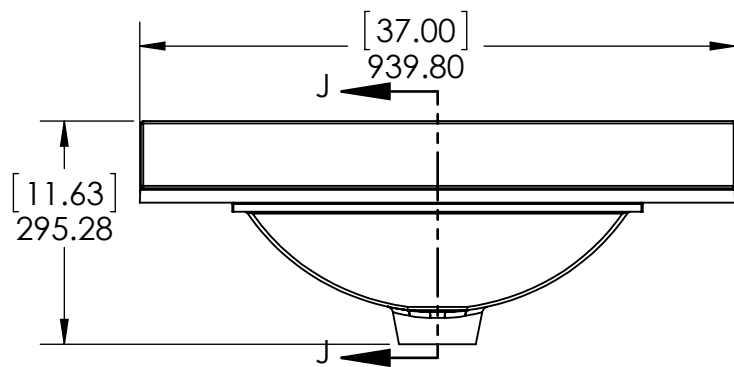

Rev #	Approved by	Change
0	R. Rubio	Released
1	O. Razo	New model added
2	R. Rubio	New Models Added

PROPRIETARY AND CONFIDENTIAL
THE INFORMATION CONTAINED IN THIS DRAWING IS THE SOLE PROPERTY OF WOODCRAFTERS. ANY REPRODUCTION IN PART OR AS A WHOLE WITHOUT THE WRITTEN PERMISSION OF WOODCRAFTERS IS PROHIBITED.

UNLESS OTHERWISE SPECIFIED
DIMENSIONS ARE IN MM. AND (INCHES)
TOLERANCES ARE
+0.125 [3.175] - 0.125 [-3.175]
SCALE:1:10

	NAME	DATE
DRAWN	R. Rubio	08/22/16
CHECKED	R. Rubio	08/22/16
ENG APPR.	R. Rubio	08/22/16
MFG APPR.	C. Leal	08/22/16

Wood Crafters
Vtop Stone Effect, Rect 37x22
SIZE DWG. NO. A
SHEET 1 OF 2
REV. 2