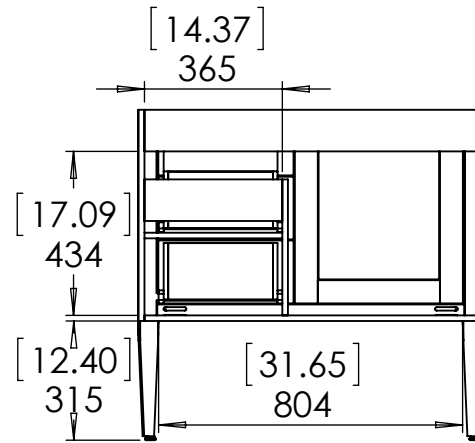

Top View

Back view without backing

Isometric view

Front view

Side view

Back view with backing

SECTION A-A

ITEM: **HY36-SY**
HY36-WH REV **A**

UNLESS OTHERWISE SPECIFIED
 DIMENSIONS ARE IN MM. AND (INCHES)
 TOLERANCES ARE
 +0.125 [3.175] - 0.125 [-3.175]
 SCALE:1:10

	NAME	DATE
DRAWN	R. Rubio	08/22/16
CHECKED	R. Rubio	08/22/16
ENG APPR.	R. Rubio	08/22/16
MFG APPR.	C. Leal	08/22/16

UNLESS OTHERWISE SPECIFIED
 DIMENSIONS ARE IN MM. AND (INCHES)
 TOLERANCES ARE
 + 0.125 [3.175] - 0.125 [-3.175]
 SCALE:1:10

	NAME	DATE
DRAWN	R. Rubio	08/22/16
CHECKED	R. Rubio	08/22/16
ENG APPR.	R. Rubio	08/22/16
MFG APPR.	C. Leal	08/22/16

		SIZE	DWG. NO.	SHEET 2 OF 2
		A	Vtop Stone Effect, Rect 37x22	REV: 2