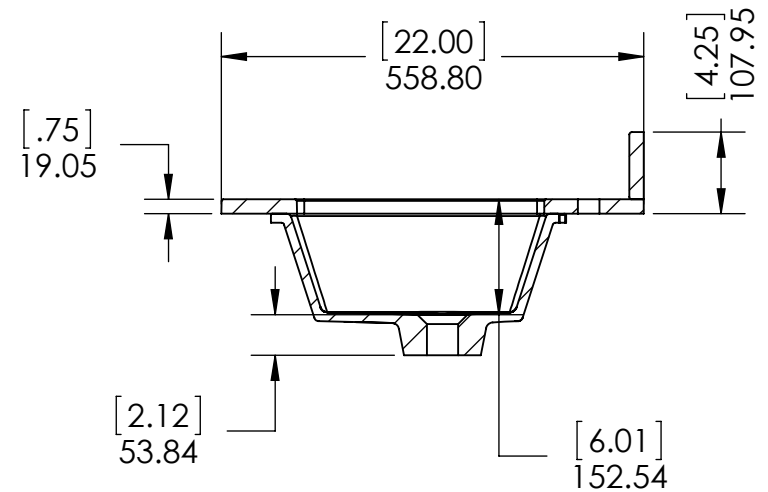

Rev #	Approved by	Change
0	R. Rubio	Released
1	O. Razo	New model added
2	R. Rubio	New Models Added

PROPRIETARY AND CONFIDENTIAL
THE INFORMATION CONTAINED IN THIS DRAWING IS THE SOLE PROPERTY OF WOODCRAFTERS. ANY REPRODUCTION IN PART OR AS A WHOLE WITHOUT THE WRITTEN PERMISSION OF WOODCRAFTERS IS PROHIBITED.

UNLESS OTHERWISE SPECIFIED
DIMENSIONS ARE IN MM. AND (INCHES)
TOLERANCES ARE
+0.125 [3.175] - 0.125 [-3.175]
SCALE:1:10

	NAME	DATE
DRAWN	R. Rubio	08/22/16
CHECKED	R. Rubio	08/22/16
ENG APPR.	R. Rubio	08/22/16
MFG APPR.	C. Leal	08/22/16

Wood Crafters
Vtop Stone Effect, Rect 37x22
SIZE DWG. NO. A
SHEET 1 OF 2
REV. 2