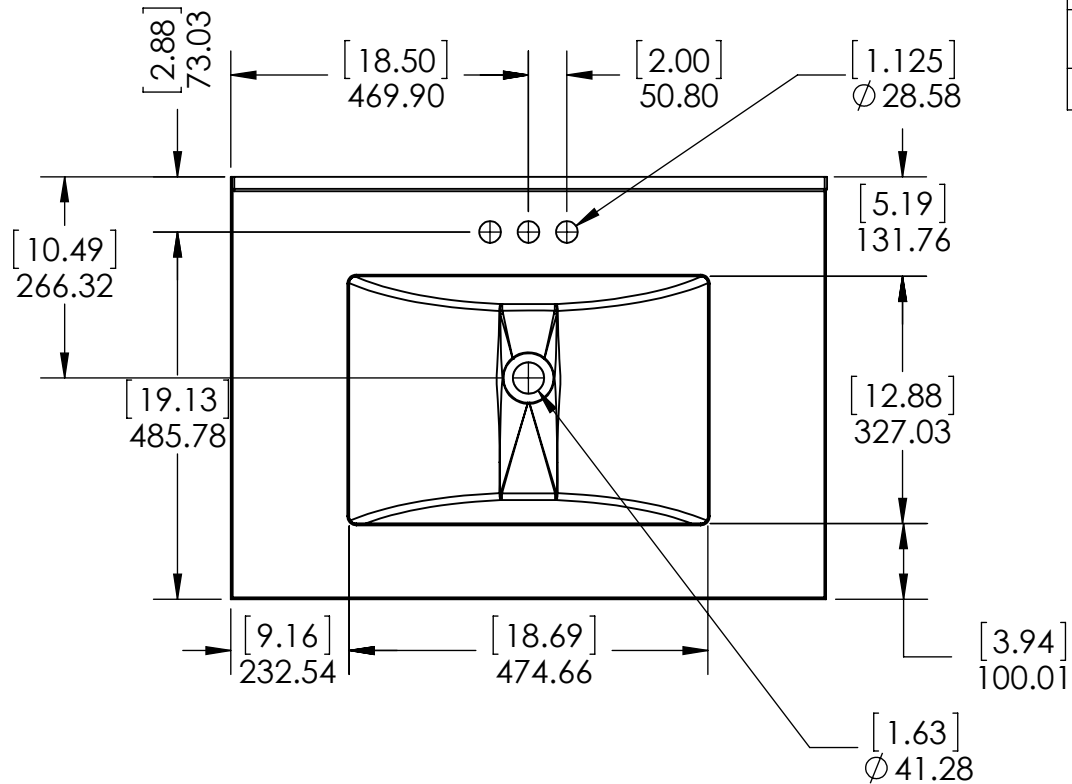

Rev #	Approved by	Change
0	R. Rubio	Released
1	O. Razo	New model added
2	R. Rubio	New Models Added

PROPRIETARY AND CONFIDENTIAL
THE INFORMATION CONTAINED IN THIS DRAWING IS THE SOLE PROPERTY OF WOODCRAFTERS. ANY REPRODUCTION IN PART OR AS A WHOLE WITHOUT THE WRITTEN PERMISSION OF WOODCRAFTERS IS PROHIBITED.

UNLESS OTHERWISE SPECIFIED
DIMENSIONS ARE IN MM. AND (INCHES)
TOLERANCES ARE
+0.125 [3.175] - 0.125 [-3.175]
SCALE:1:10

	NAME	DATE
DRAWN	R. Rubio	08/22/16
CHECKED	R. Rubio	08/22/16
ENG APPR.	R. Rubio	08/22/16
MFG APPR.	C. Leal	08/22/16

Wood Crafters
Vtop Stone Effect, Rect 37x22
SIZE DWG. NO. A
SHEET 1 OF 2
REV. 2