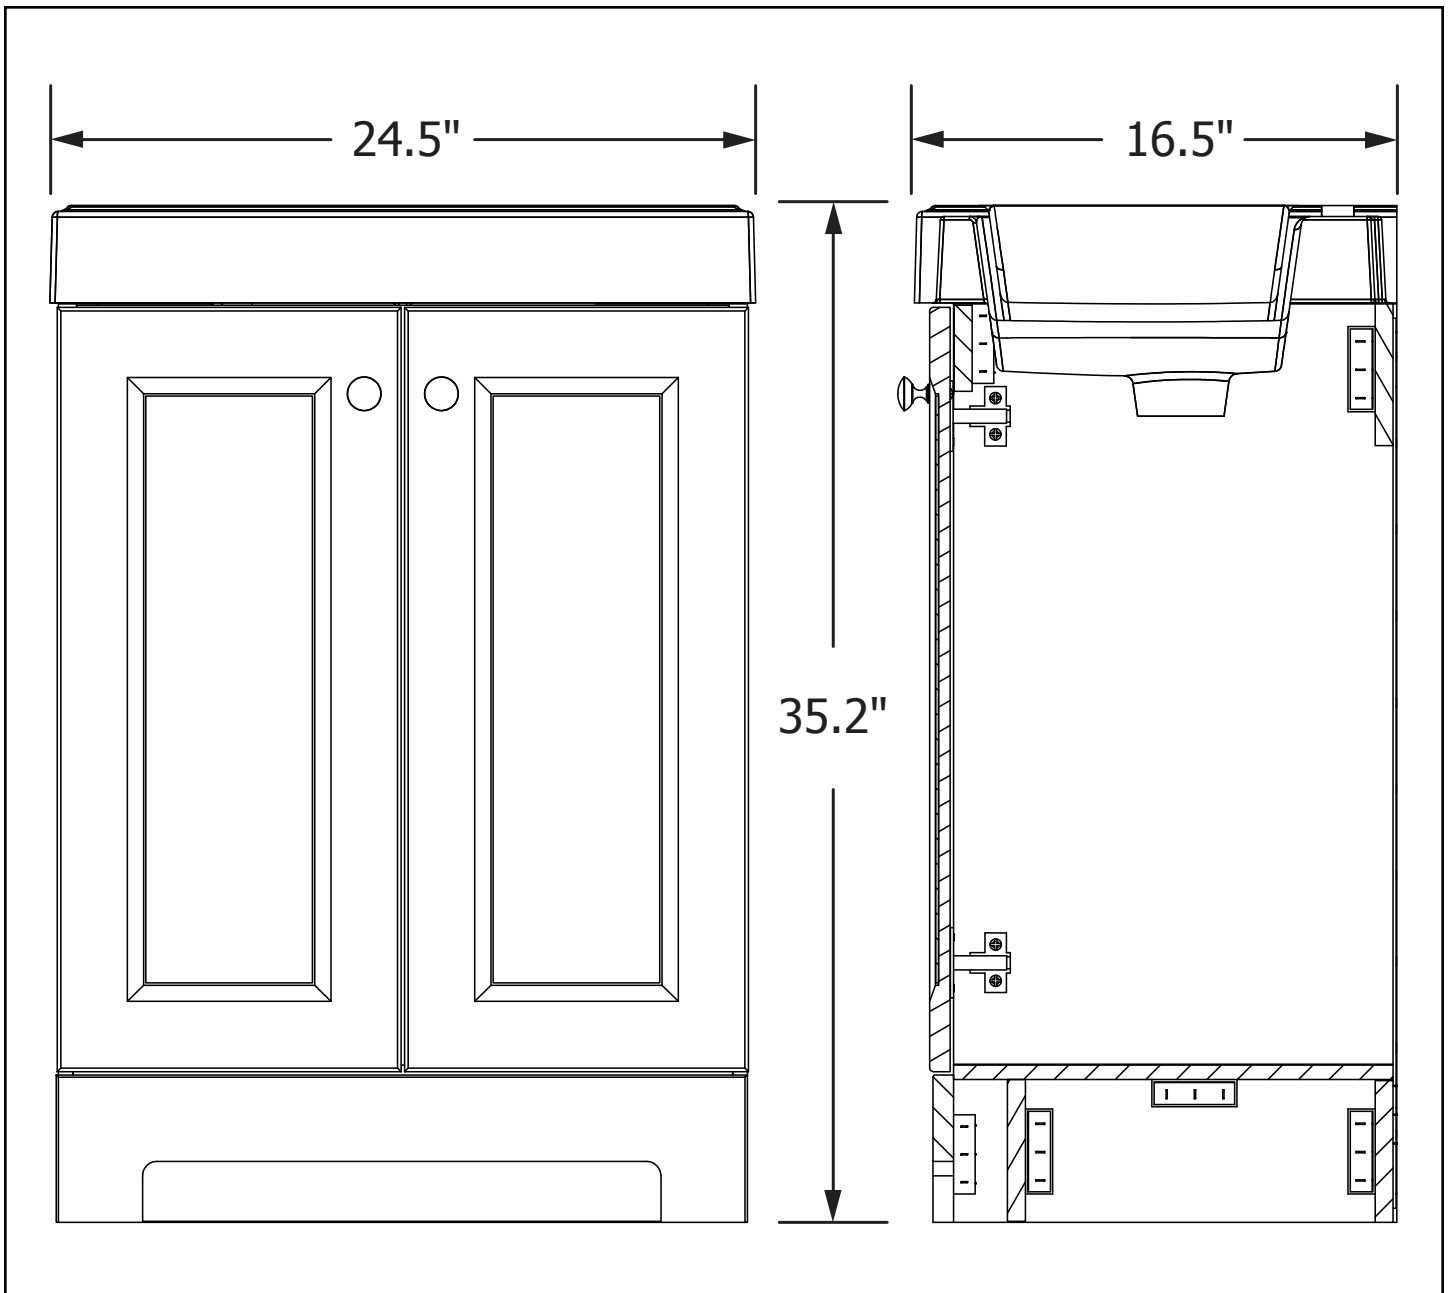

GLACIER BAY®

SHAILA COMBO - SILVERLEAF

24.5" Vanity Cabinet with Top
PPSOFSVL24

The information contained in this drawing is the sole property of RSI Home Products.
Any reproduction in part or as a whole without the written permission of RSI Home Products is prohibited.