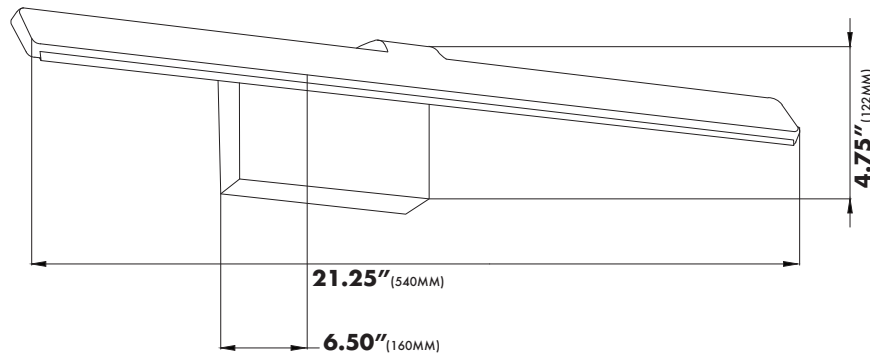

TECHNOLOGIES

- **CONTINUU** - PRESERVES THE INTEGRITY OF THE LED SYSTEMS BY RESPONDING TO THE NEEDS OF THE DIODES THROUGHOUT THEIR LIFETIME, INCLUDING: AMBIENT
- **VOPTICS** - PRISMATIC LENSES CREATE A SPREAD OF EVEN, FULL BODIED LIGHT.
- **PEARL PURE** - PRODUCES BRILLIANT, FULL-BODIED WHITE LIGHT WITH HIGH COLOR RENDERING SO COLORS WITHIN THE ROOM ARE LIT ACCURATELY AND VIBRANTLY.

MODEL# VMW11400 DIMENSIONS

OVERALL: **21.25" x 6.5" x 4.75"** (540MM x 160MM x 122MM)

THE MEASUREMENTS ARE ROUNDED TO THE NEAREST 1/4"

AVAILABLE FINISHES