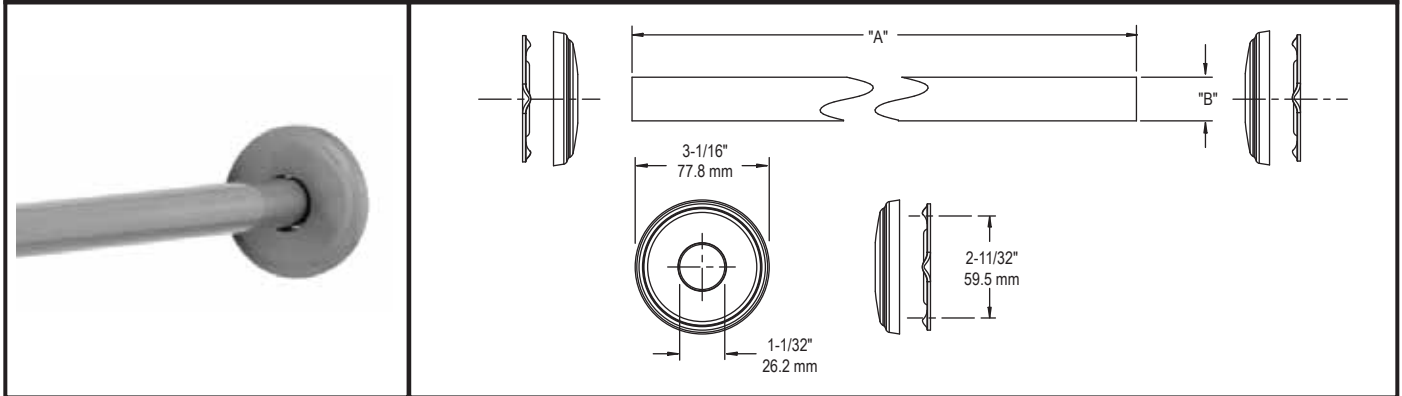

TECHNICAL DATA

Shower Rods

SHOWER ROD - 185-5SN

INSTALLATION: Install flanges and rod with 4 - #9 x 2" round head zinc plated steel screws provided.

FranklinBrass[®]
A Liberty Hardware Brand

Liberty Hardware Manufacturing Corporation • 140 Business Park Drive • Winston-Salem, NC 27107 • 800.542.3789 • www.libertyhardware.com
©2009 LHMC, A Masco Company