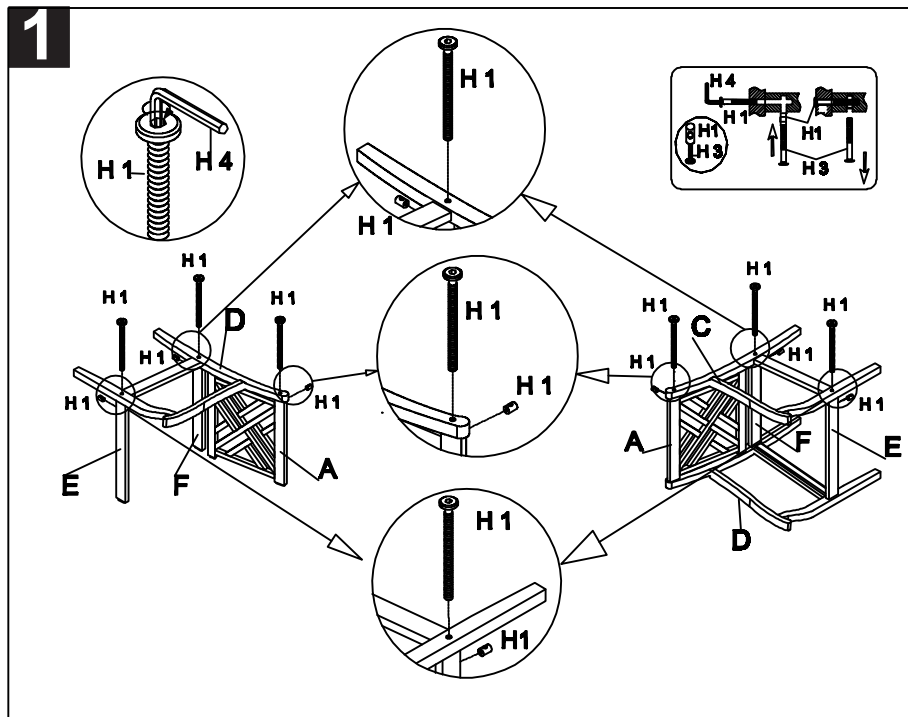

# PREPARATION

Before beginning the assembly of the product, make sure all parts are present. Compare the parts with the package contents list and hardware contents list. If any parts are missing or damaged, do not attempt to assemble the product. Tool required for assembly (included): Allen Key.

Step 1: attach right side (D) to the back (A). Then attach support L (E) and support S (F) to the right side (C) as shown on the picture by using the Allen Bolt (H1) and tighten with the Allen Key (H4). Continue with the left side (C) in the same way. Make sure to tighten all bolts (H1) before you continue with step 2.

Step 2: put the seat (B) inside the chair as shown on the picture and use the screws (H2) to attach it to the chair by using a screwdriver .

### Part List and Hardware List

PIECE	DESCRIPTION	PICTURE	QUANTITY
A	Back		1X
B	Seat		1X
C	Left side		1X
D	Right side		1X
E	Support L		1X
F	Support S		1X
H1	Allen Bolt M6x80		6X
H2	Screw M4x35	 M4x35	2X
H3	Bolt extra M6x50	 M6x50	1X
H4	Allen Key		1X