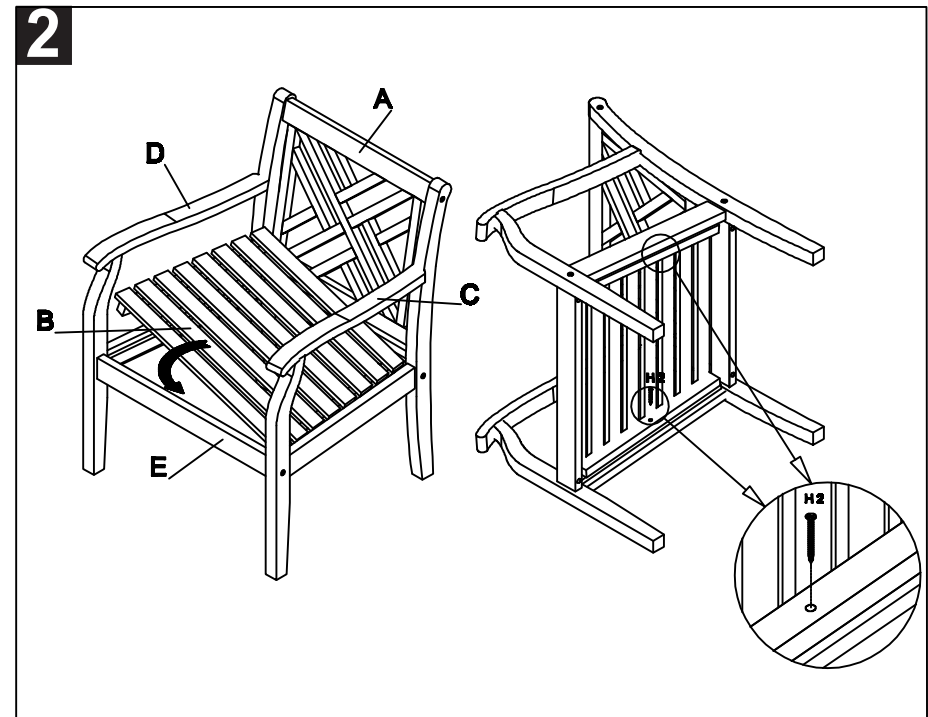

Step 1: attach right side (D) to the back (A). Then attach support L (E) and support S (F) to the right side (C) as shown on the picture by using the Allen Bolt (H1) and tighten with the Allen Key (H4). Continue with the left side (C) in the same way. Make sure to tighten all bolts (H1) before you continue with step 2.

Step 2: put the seat (B) inside the chair as shown on the picture and use the screws (H2) to attach it to the chair by using a screwdriver .

 **SAFAVIEH**  
OUTDOOR LIVING

MODEL# PAT6718

Product Dimension: 25.59"W x 24.8"D x 31.89"H

Weight capacity : 300 lbs

Warning : Do not stand on the chair

Warning : Do not torque bolts / screws

### Part List and Hardware List

PIECE	DESCRIPTION	PICTURE	QUANTITY
A	Top		1 X
B	Leg		4 X
C1	Allen Bolt	 M8x50	8 X
C2	Washer		8 X
C3	Allen Key		1 X

 **SAFAVIEH**  
OUTDOOR LIVING

MODEL# PAT6718

Product Dimension: 35.43"W x 35.43"D x 14.17"H