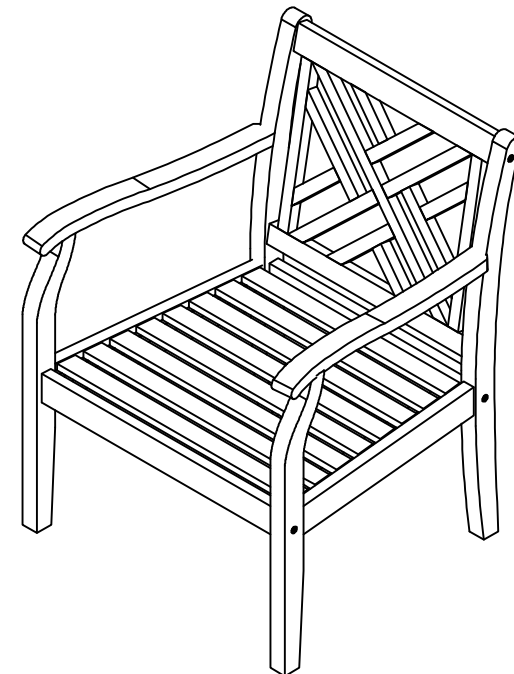

### Part List and Hardware List

PIECE	DESCRIPTION	PICTURE	QUANTITY
A	Back		1X
B	Seat		1X
C	Left side		1X
D	Right side		1X
E	Support L		1X
F	Support S		1X
H1	Allen Bolt M6x80		6X
H2	Screw M4x35	 M4x35	2X
H3	Bolt extra M6x50	 M6x50	1X
H4	Allen Key		1X

 **SAFAVIEH**  
OUTDOOR LIVING

MODEL# PAT6718

Product Dimension: 25.59"W x 24.8"D x 31.89"H

Weight capacity : 300 lbs

Warning : Do not stand on the chair

Warning : Do not torque bolts / screws