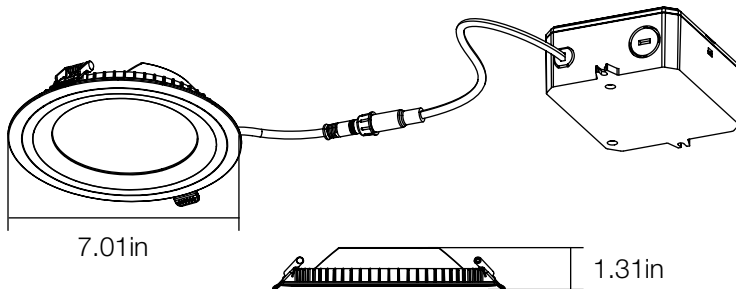

6 in LED Slim Color Changing Retrofit Kit

53807101
SKU# 1003532174

SPECIFICATIONS

Model Number	53807101
SKU	1003532174
OSMID	306179204
Power	15 W
AC Voltage, Frequency	120V, 60 Hz
Color Temp (nom.)	2700K/ 3000K/ 3500K/ 4000K/ 5000K
Operation Temp	-13°F ~ 113°F
CRI	90
Lumen Output (min.)	900 lm
Dimming	YES
Lifetime Rating	L70/50000Hrs
Efficacy	60 lm/watt

ADVANTAGES

- 65 Watt Equivalent
- 50,000 Hours of Continuous Use
- 5 Year Warranty
- All-in-one design - No can needed for installation
- Trim design with recessed inner edge
- Dimming to 10% Without Buzzing or Flickering
- IC Rated for Direct Contact with Insulation
- 90 CRI Provides High Color Quality
- Adjust Color of Light with Integrated Switch-Warm White (2700K), Soft White (3000K), Neutral White (3500K), Bright White (4000K), Daylight (5000K)

PACKAGING

Weight (±0.5 lb)	1.24 lbs
Size (L x W x H) (±0.1 in)	7.01in x 7.01in x 1.31in
Box Dimensions	7.91in x 4.33in x 7.91in
Gross Weight	1.54 lbs
UPC	849489003566

DIMMER LIST

Dimmer Brand	Model #
Lutron	DVCL-153PR-WH
	CTCL-153PDH-WH
	TGCL-153PH-WH
	MACL-153MH-WH
	P-PKG1W-WH-R
Leviton	R62-06674-P0W
	R12-06672-1LW
	R50-IPL06-10M
Eaton	SAL06P-W-K