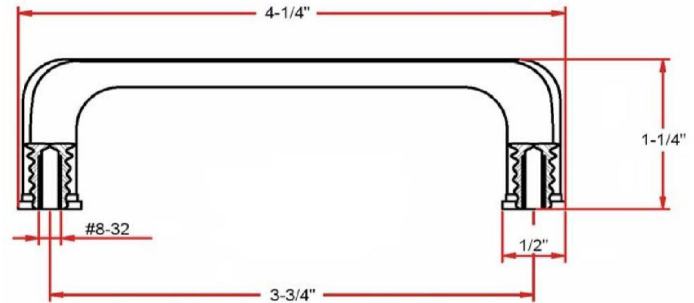

Park Avenue Cabinet Pull
Oil Rubbed Bronze

SPECIFICATIONS

MATERIAL CONSTRUCTION:	Zinc
MOUNTING HARDWARE INCLUDED:	Yes
TOOLS NEEDED FOR INSTALLATION:	Screwdriver
ASSEMBLED DIMENSIONS:	1.25" H x 108mm L
CENTER TO CENTER:	96mm
LEVER/PULL LENGTH:	108mm
PROJECTION:	1.25"
KNOB DIAMETER:	N/A
ASSEMBLED WEIGHT:	0.15 lbs.