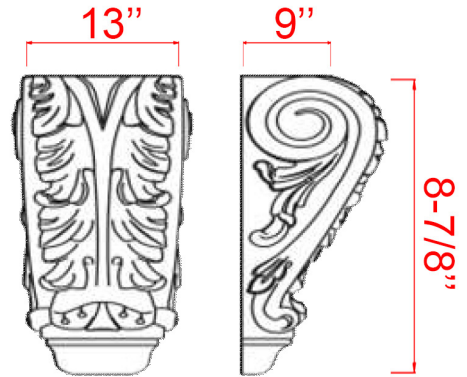

ACCESSORIES SPECIFICATIONS-CORBELS & LEGS

SBS13*9

SP3*36(A)

SP3*36