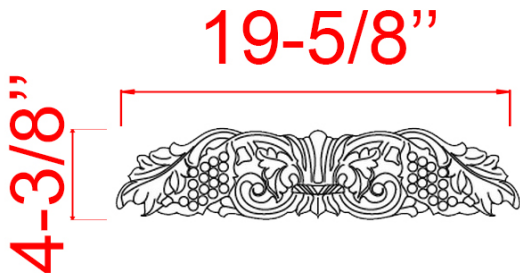

ACCESSORIES SPECIFICATIONS-CORBELS & LEGS

SP3*36(A)

SP3*36

GRPO