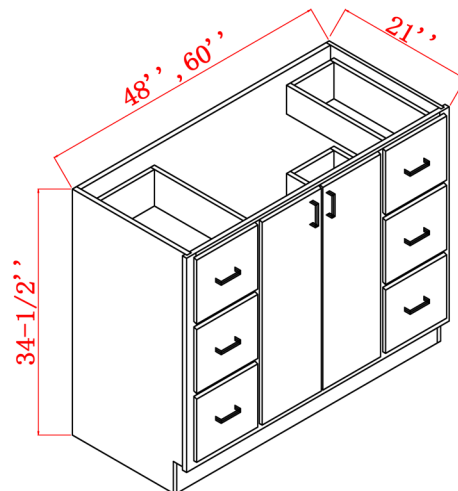

TWO DOOR/ SIX DRAWER VANITY BASE CABINETS

VA482134D

VA602134D

SKU	Cabinet Box			Cabinet Doors			Drawer Head		
	W	H	D	W	H	D	W	H	D
VA482134D	48"	34-1/2"	21"	11-25/32"	29-5/8"	5/8"	11-25/32"	9-3/4"	5/8"
VA602134D	60"	34-1/2"	21"	14-25/32"	29-5/8"	5/8"	14-25/32"	9-3/4"	5/8"