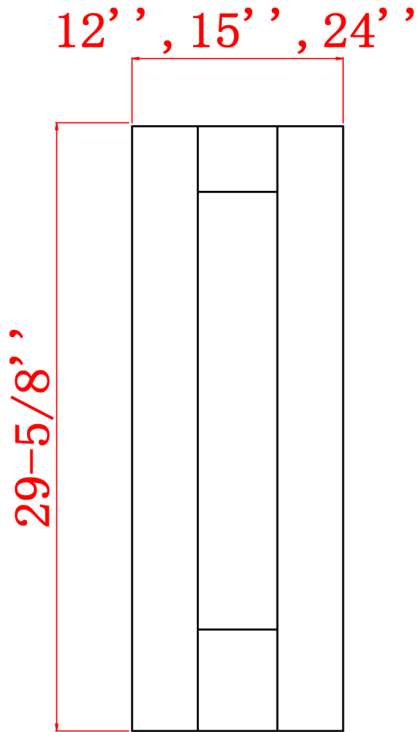

CABINETS SPECIFICATIONS--FAKE DOOR

BASE FAKE DOOR