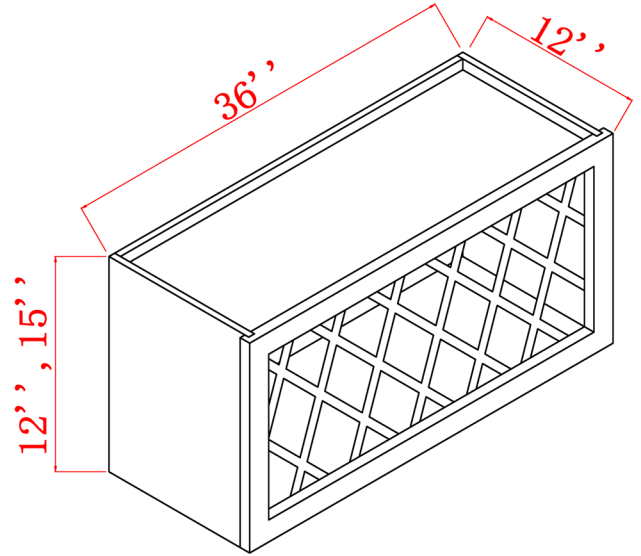

CABINETS SPECIFICATIONS--WALL RACKS

DECORATIVE WALL RACK

WR301512 | **WR361212** | **WR361512**

SKU	W	H	D
WR301512	30"	15"	12"
WR361212	36"	12"	12"
WR361512	36"	15"	12"