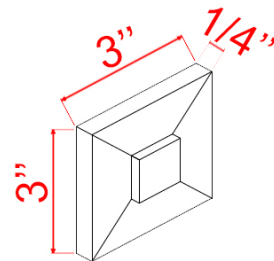

ACCESSORIES SPECIFICATIONS-CORBELS & LEGS

SP3*36(A)

SP3*36

BB3*3