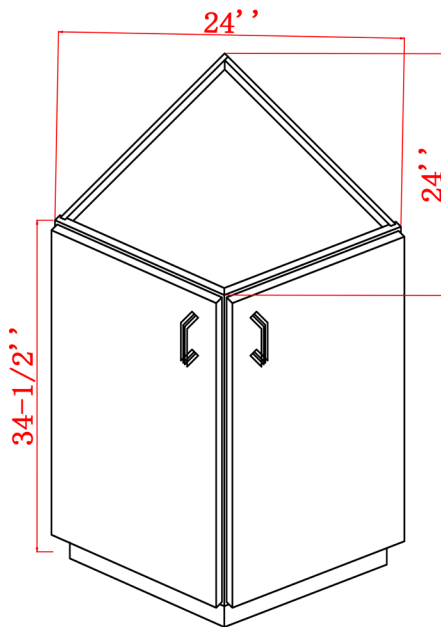

CABINETS SPECIFICATIONS--BASE CABINETS

ANGEL BASE CABINETS

BES09

SKU	W	H	D
BES09	9"	34-1/2"	24"

BEA12

SKU	W	H	D
BEA12	12"	34-1/2"	24"

BEC24

SKU	W	H	D
BEC24	24"	34-1/2"	24"