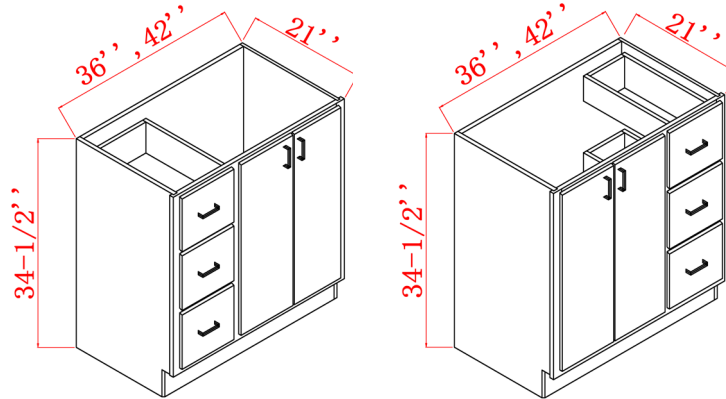

CABINETS SPECIFICATIONS--BASE CABINETS

TWO DOOR/ THREE DRAWER VANITY BASE CABINETS

VA362134DL | VA362134DR | VA422134DL | VA422134DR

SKU	Cabinet Box			Cabinet Doors			Drawer Head		
	W	H	D	W	H	D	W	H	D
VA362134DL	36"	34-1/2"	21"	11-25/32"	29-5/8"	5/8"	11-25/32"	9-3/4"	5/8"
VA362134DR	36"	34-1/2"	21"	11-25/32"	29-5/8"	5/8"	11-25/32"	9-3/4"	5/8"
VA422134DL	42"	34-1/2"	21"	14-25/32"	29-5/8"	5/8"	11-25/32"	9-3/4"	5/8"
VA422134DR	42"	34-1/2"	21"	14-25/32"	29-5/8"	5/8"	11-25/32"	9-3/4"	5/8"