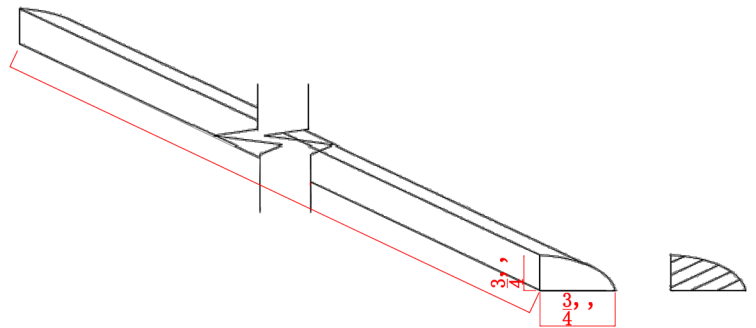

QUARTER ROUND