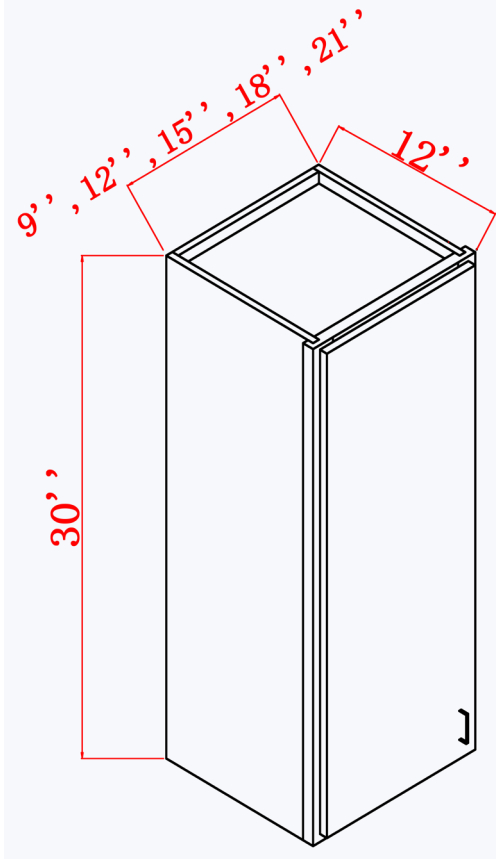

CABINETS SPECIFICATIONS--WALL CABINETS

SINGLE DOOR WALL CABINETS