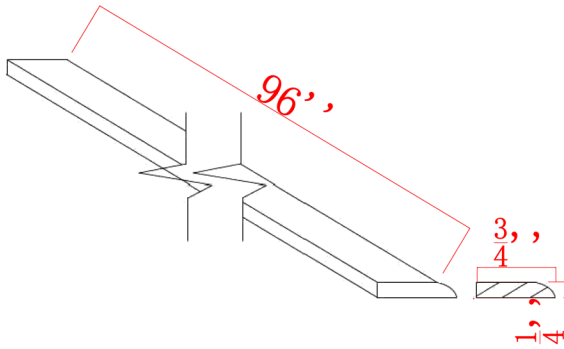

ACCESSORIES SPECIFICATIONS--MOLDING

SCRIBE MOLDING