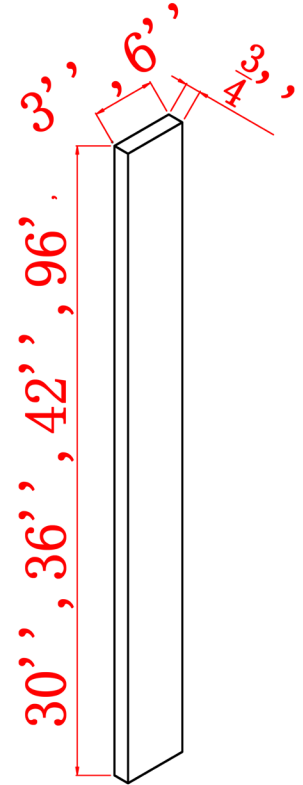

ACCESSORIES SPECIFICATIONS--FILLER

WALL FILLER

WF330 | **WF336** | **WF342** | **WF396**

SKU	W	H	D
WF330	3"	30"	3/4"
WF336	3"	36"	3/4"
WF342	3"	42"	3/4"
WF396	3"	96"	3/4"

WF630 | **WF636** | **WF642** | **WF696**

SKU	W	H	D
WF630	6"	30"	3/4"
WF636	6"	36"	3/4"
WF642	6"	42"	3/4"
WF696	6"	96"	3/4"

WALL FLUTED RAIL

PCFF330 | **PCFF342** | **PCFF396**

SKU	W	H	D
PCFF330	3"	30"	3/4"
PCFF342	3"	42"	3/4"
PCFF396	3"	96"	3/4"