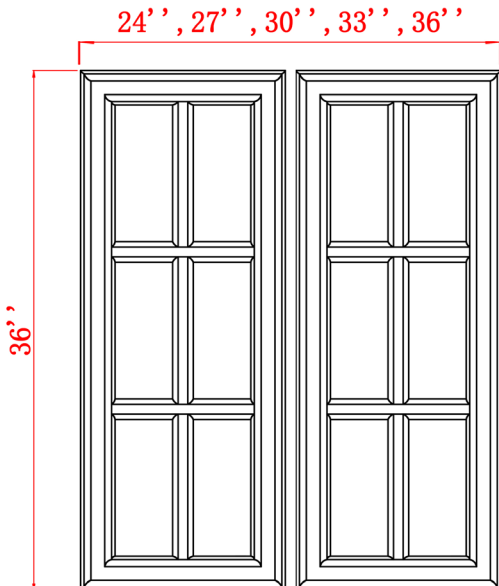

WMD1230	WMD1530	WMD1830	WMD2130
---------	---------	---------	---------

SKU	Cabinet Box			Cabinet Doors		
	W	H	D	W	H	D
WMD1230	12"	30"	12"	11-23/32"	29-5/8"	5/8"
WMD1530	15"	30"	12"	14-23/32"	29-5/8"	5/8"
WMD1830	18"	30"	12"	17-23/32"	29-5/8"	5/8"
WMD2130	21"	30"	12"	20-23/32"	29-5/8"	5/8"

CABINETS SPECIFICATIONS--WALL CABINETS

DOUBLE DOOR WALL CABINETS

W2430	W2730	W3030
W3330	W3630	W4230

SKU	Cabinet Box			Cabinet Doors		
	W	H	D	W	H	D
W2430	24"	30"	12"	11-23/32"	29-5/8"	5/8"
W2730	27"	30"	12"	13-7/32"	29-5/8"	5/8"
W3030	30"	30"	12"	14-23/32"	29-5/8"	5/8"
W3330	33"	30"	12"	16-7/32"	29-5/8"	5/8"
W3630	36"	30"	12"	17-23/32"	29-5/8"	5/8"
W4230	42"	30"	12"	20-23/32"	29-5/8"	5/8"