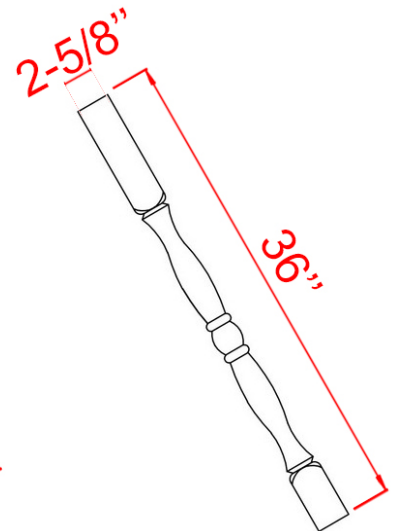

ACCESSORIES SPECIFICATIONS-CORBELS & LEGS

SP3*36(A)

SP3*36