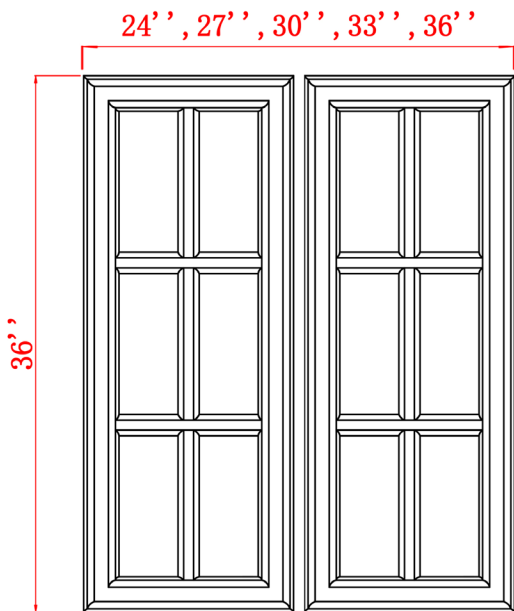

CABINETS SPECIFICATIONS--WALL CABINETS

DOUBLE DOOR WALL CABINETS

W2436   W2736   W3036   W3336   W3636

SKU	Cabinet Box			Cabinet Doors		
	W	H	D	W	H	D
W2436	24"	36"	12"	11-23/32"	35-5/8"	5/8"
W2736	27"	36"	12"	13-7/32"	35-5/8"	5/8"
W3036	30"	36"	12"	14-23/32"	35-5/8"	5/8"
W3336	33"	36"	12"	16-7/32"	35-5/8"	5/8"
W3636	36"	36"	12"	17-23/32"	35-5/8"	5/8"

WMD2436-2   WMD2736-2
WMD3036-2   WMD3336-2   WMD3636-2

SKU	Cabinet Box			Cabinet Doors		
	W	H	D	W	H	D
WMD2436-2	24"	36"	12"	11-23/32"	35-5/8"	5/8"
WMD2736-2	27"	36"	12"	13-7/32"	35-5/8"	5/8"
WMD3036-2	30"	36"	12"	14-23/32"	35-5/8"	5/8"
WMD3336-2	33"	36"	12"	16-7/32"	35-5/8"	5/8"
WMD3636-2	36"	36"	12"	17-23/32"	35-5/8"	5/8"