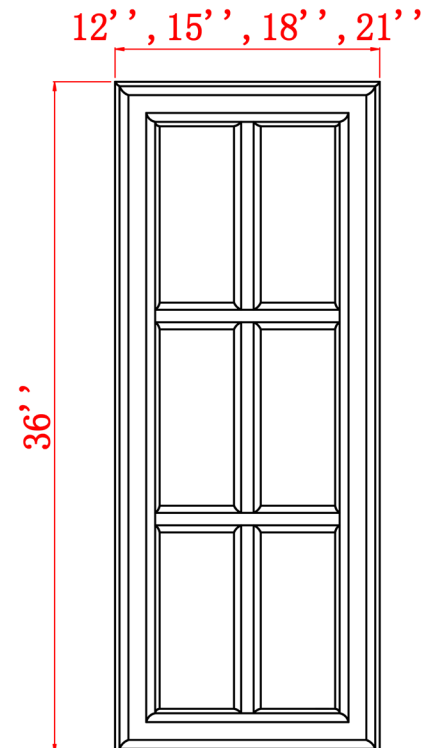

W0936 | W1236 | W1536 | W1836 | W2136

SKU	Cabinet Box			Cabinet Doors		
	W	H	D	W	H	D
W0936	9"	36"	12"	8-23/32"	35-5/8"	5/8"
W1236	12"	36"	12"	11-23/32"	35-5/8"	5/8"
W1536	15"	36"	12"	14-23/32"	35-5/8"	5/8"
W1836	18"	36"	12"	17-23/32"	35-5/8"	5/8"
W2136	21"	36"	12"	20-23/32"	35-5/8"	5/8"

WMD1236 | WMD1536 | WMD1836 | WMD2136

SKU	Cabinet Box			Cabinet Doors		
	W	H	D	W	H	D
WMD1236	12"	36"	12"	11-23/32"	35-5/8"	5/8"
WMD1536	15"	36"	12"	14-23/32"	35-5/8"	5/8"
WMD1836	18"	36"	12"	17-23/32"	35-5/8"	5/8"
WMD2136	21"	36"	12"	20-23/32"	35-5/8"	5/8"