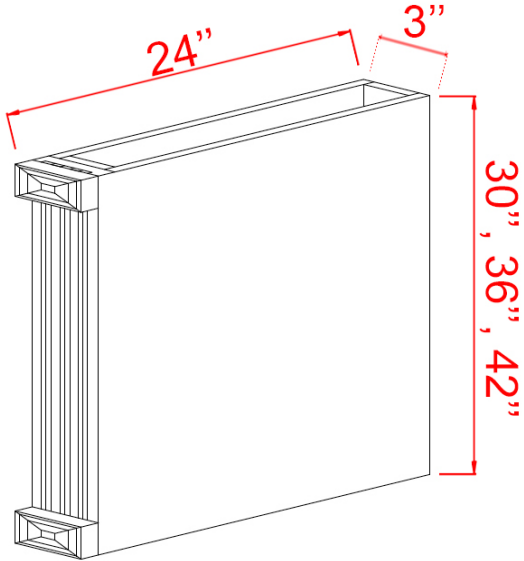

ACCESSORIES SPECIFICATIONSINETS-DECORATIVE PARTS

WALL FLUTED CABINETS