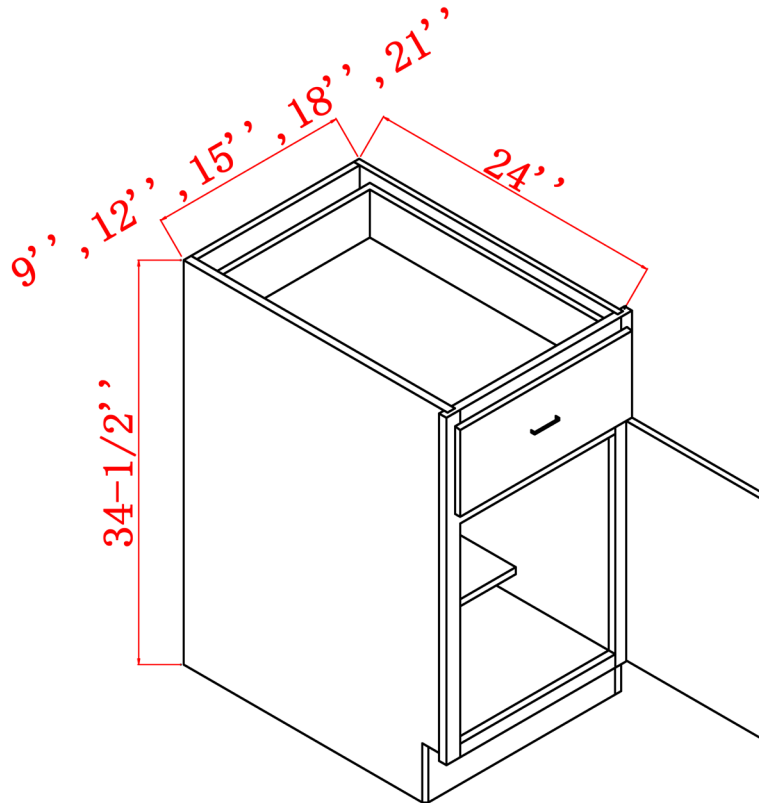

CABINETS SPECIFICATIONS--BASE CABINETS

SINGLE DOOR/ SINGLE DRAWER BASE CABINETS

B09

B12

B15

B18

B21

SKU	Cabinet Box			Cabinet Doors			Drawer Head		
	W	H	D	W	H	D	W	H	D
B09	9"	34-1/2"	24"	8-23/32"	22-7/32"	5/8"	8-23/32"	7-1/4"	5/8"
B12	12"	34-1/2"	24"	11-7/32"	22-7/32"	5/8"	11-23/32"	7-1/4"	5/8"
B15	15"	34-1/2"	24"	14-23/32"	22-7/32"	5/8"	14-23/32"	7-1/4"	5/8"
B18	18"	34-1/2"	24"	17-23/32"	22-7/32"	5/8"	17-23/32"	7-1/4"	5/8"
B21	21"	34-1/2"	24"	20-23/32"	22-7/32"	5/8"	20-23/32"	7-1/4"	5/8"