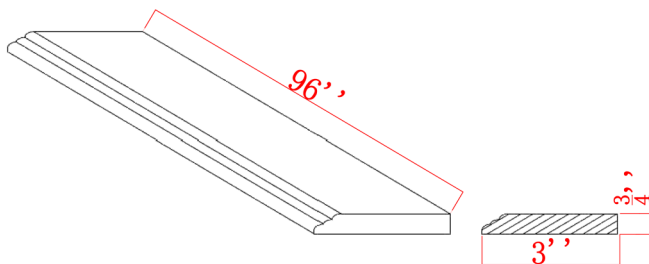

FURNITURE BASE MOLDING