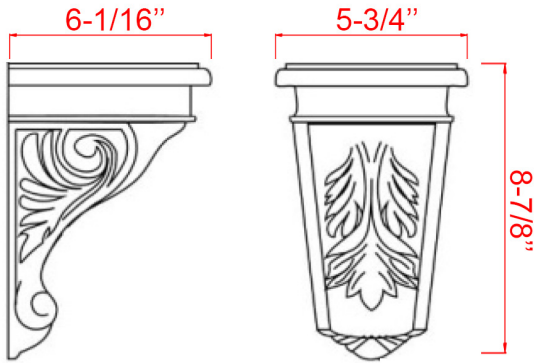

ACCESSORIES SPECIFICATIONS-CORBELS & LEGS