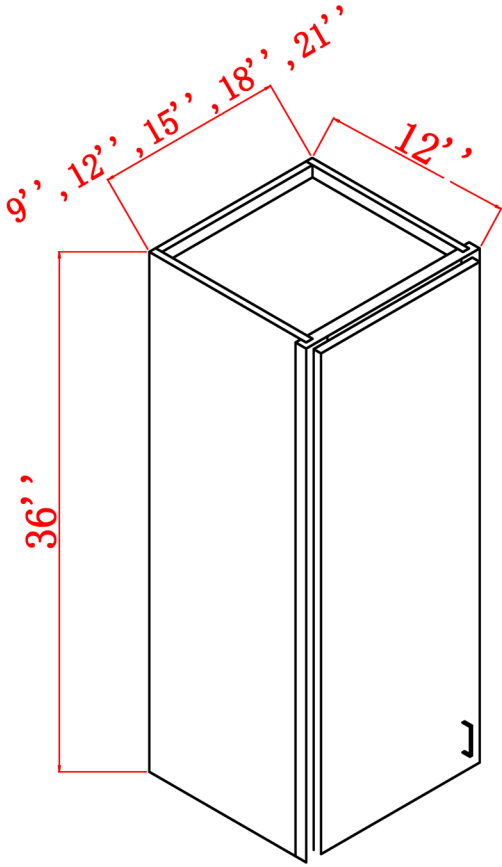

CABINETS SPECIFICATIONS--WALL CABINETS

SINGLE DOOR WALL CABINETS