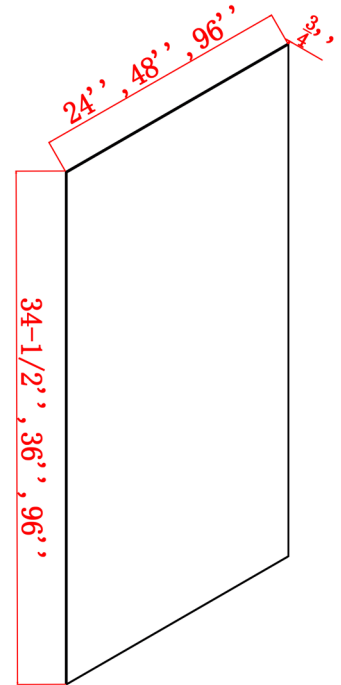

CABINETS SPECIFICATIONS--PANEL SKIN

BASE END PANEL SKIN

BP2434-1/2R	BP2434-1/2L	BP4896
BP9636	BP2496-3/4	BP4896-3/4

SKU	W	H	D
BP2434-1/2R	24"	34-1/2"	1/16"
BP2434-1/2L	24"	34-1/2"	1/16"
BP4896	48"	96"	1/16"
BP9636	96"	36"	1/16"
BP2496-3/4	24"	96"	3/4"
BP4896-3/4	48"	96"	3/4"