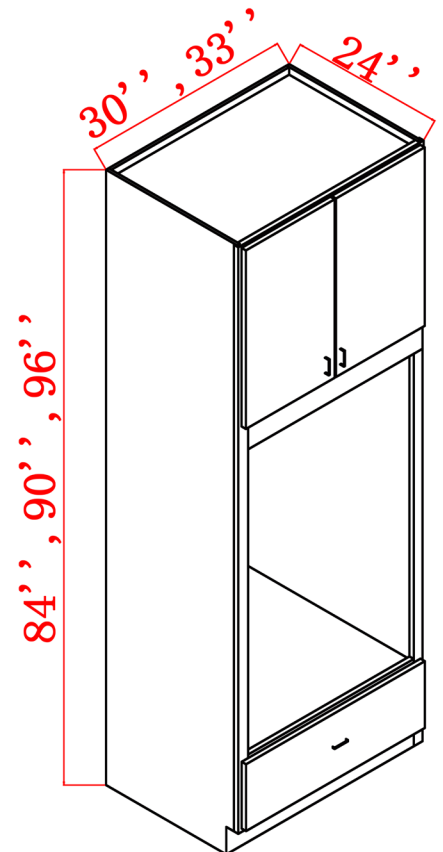

OC3084U

OC3090U

OC3096U

OC3384U

OC3390U

OC3396U

SKU	Cabinet Box			Top Doors		Bottom Doors		
	W	H	D	W	H	W		
OC3084U	30"	84"	24"	14-23/32"	11-5/8"	29-5/8"	11-1/32"	5/8"
OC3090U	30"	90"	24"	14-23/32"	17-5/8"	29-5/8"	11-1/32"	5/8"
OC3096U	30"	96"	24"	14-23/32"	23-5/8"	29-5/8"	11-1/32"	5/8"
OC3384U	33"	84"	24"	16-7/32"	11-5/8"	32-5/8"	11-1/32"	5/8"
OC3390U	33"	90"	24"	16-7/32"	17-5/8"	32-5/8"	11-1/32"	5/8"
OC3396U	33"	96"	24"	16-7/32"	23-5/8"	32-5/8"	11-1/32"	5/8"