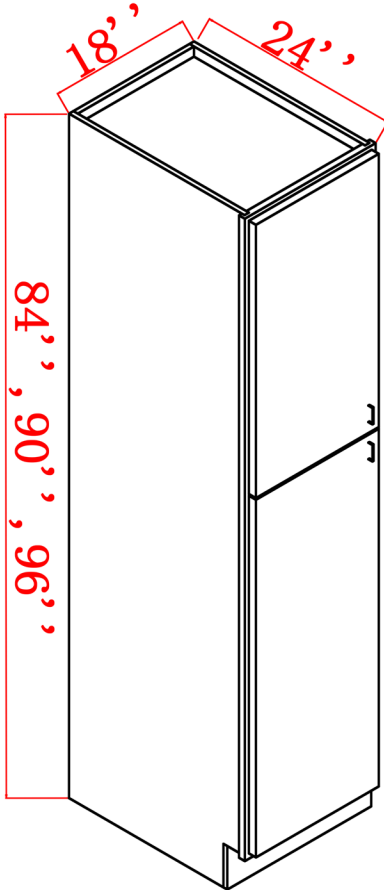

CABINETS SPECIFICATIONS--WALL PANTRY

WALL PANTRY CABINETS