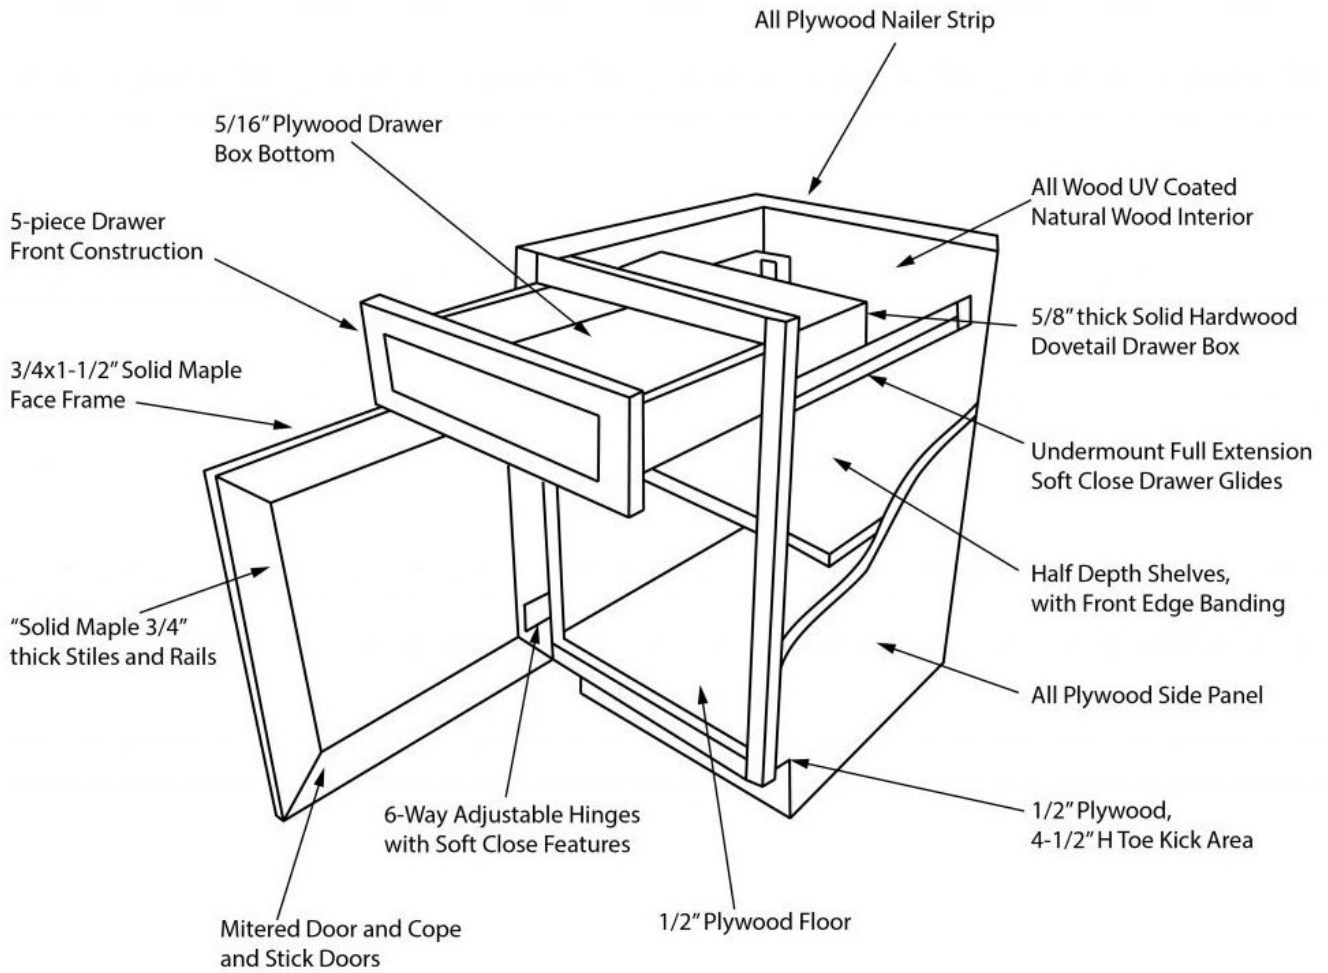

FEATURES

- Solid hardwood door frames and face frames with plywood center panels.
- Cabinet boxes are 5/8" plywood construction including sides, tops, and bottoms for lasting durability and strength.
- Cabinet boxes and shelves are match stained.
- *Natural wood finishes on Mediterranean chocolate, Manchest Espresso, Essex Cherry, Hanover Honey, and European Pure White.
- *Manchester Antique White series are finished inside and outside.
- 3/4" plywood shelves are standard in all cabinets.
- Soft close under mount drawer glides are standard on all cabinets.
- Soft close door hinges are standard on all cabinets.
- Manchest Antique White, Miditerranean Chocolate, Essex Cherry are full overlay cabinet lines.
- Wood baskets are standard in all lazy susan cabinets.
- European concealed hinges on all cabinets are fully adjustable.
- Full extension hardware, standard on all cabinets allowing for drawers to open past the back edge for easy access.
- 3/4" hardwood dovetail drawer boxes with 5/8" bottom standard on all cabinets.