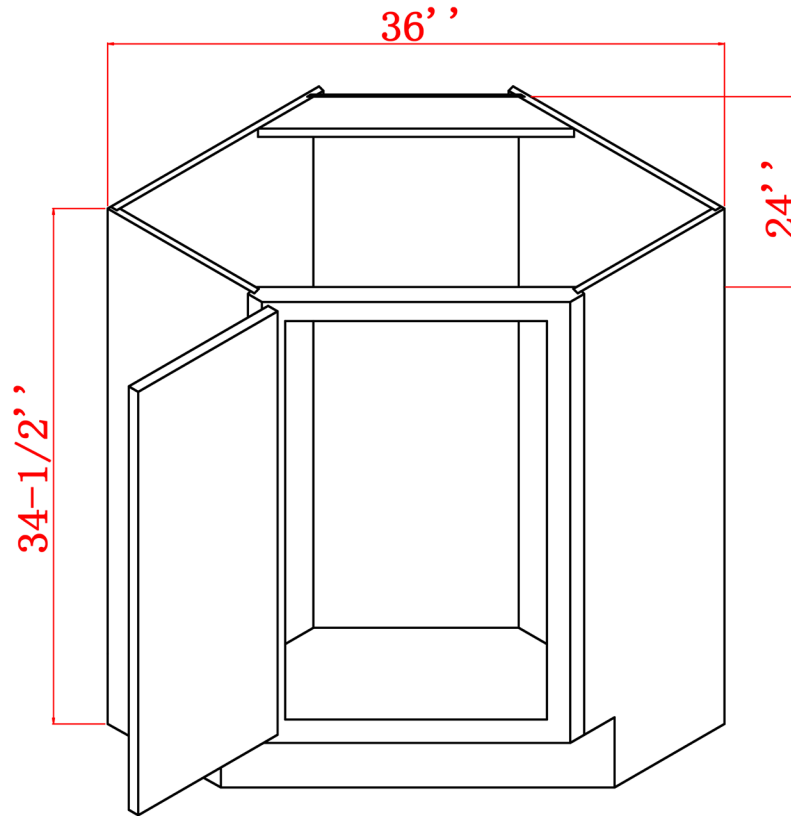

CABINETS SPECIFICATIONS--BASE CABINETS

CORNER SINK BASE CABINETS

NCSB36

SKU	Cabinet Box			Cabinet Doors		
	W	H	D	W	H	D
NCSB36	36"	34-1/2"	24"	17-23/32"	29-5/8"	5/8"