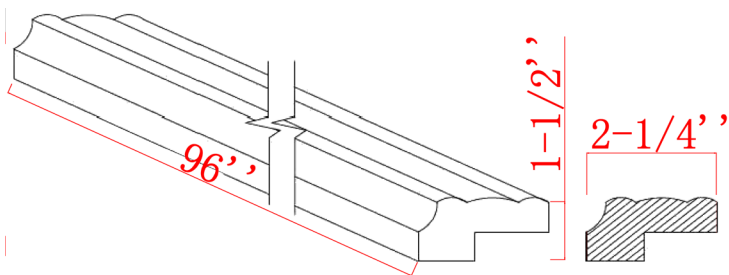

ACCESSORIES SPECIFICATIONS-MOLDING

DENTAL MOLDING

DE8-96"Hx2-1/4"W

ROPE MOLDING

RPM8-96"Hx21/32"W

LIGHT RAIL MOLDING