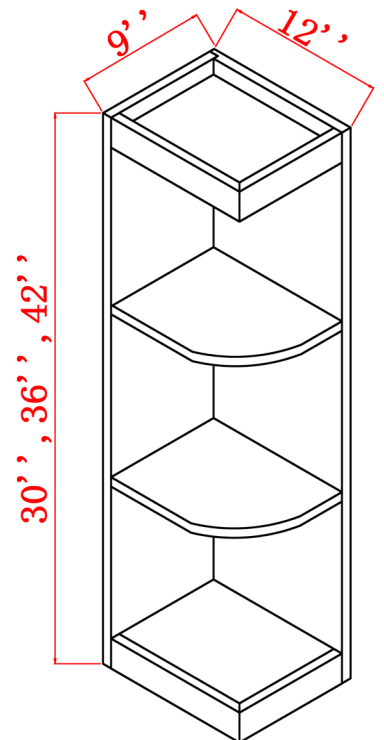

WALL END SHELF

WES0930

WES0936

WES0942

SKU	Cabinet Box			Cabinet Doors		
	W	H	D	W	H	D
WES0930	9"	30"	12"	8-23/32"	29-5/8"	5/8"
WES0936	9"	36"	12"	8-23/32"	35-5/8"	5/8"
WES0942	9"	42"	12"	8-23/32"	41-5/8"	5/8"