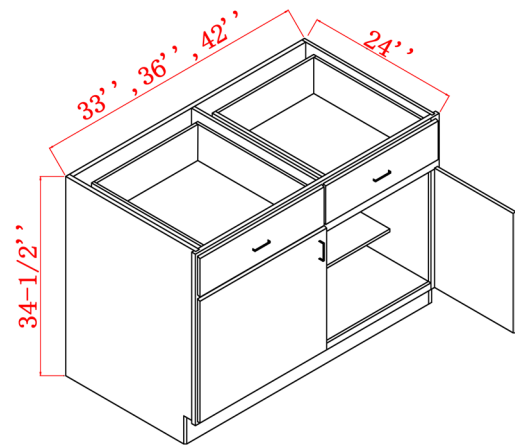

TWO DOOR/ TWO DRAWER BASE CABINETS

B33

B36

B42

SKU	Cabinet Box			Cabinet Doors			Drawer Head		
	W	H	D	W	H	D	W	H	D
B33	33"	34-1/2"	24"	16-7/32"	22-7/32"	5/8"	16-7/32"	7-1/4"	5/8"
B36	36"	34-1/2"	24"	17-23/32"	22-7/32"	5/8"	17-23/32"	7-1/4"	5/8"
B42	42"	34-1/2"	24"	20-23/32"	22-7/32"	5/8"	20-23/32"	7-1/4"	5/8"