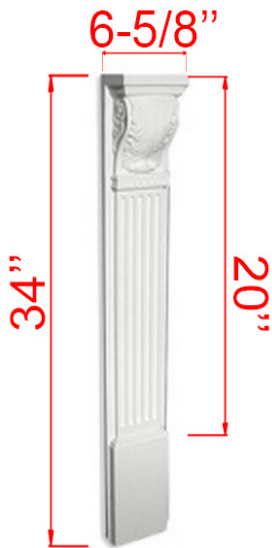

SBS9*6

SBS203414