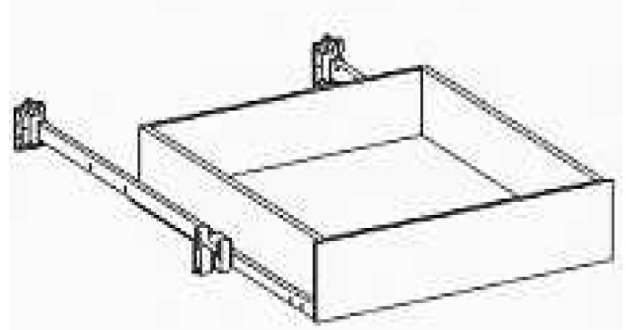

CABINETS SPECIFICATIONS--KITS-FITS

ROLL-OUT DRAWER KITS-FITS

RD18	RD24	RD27
RD30	RD33	RD36

SKU	
RD18	FOR B18
RD24	FOR B24
RD27	FOR B27
RD30	FOR B30
RD33	FOR B33
RD36	FOR B36