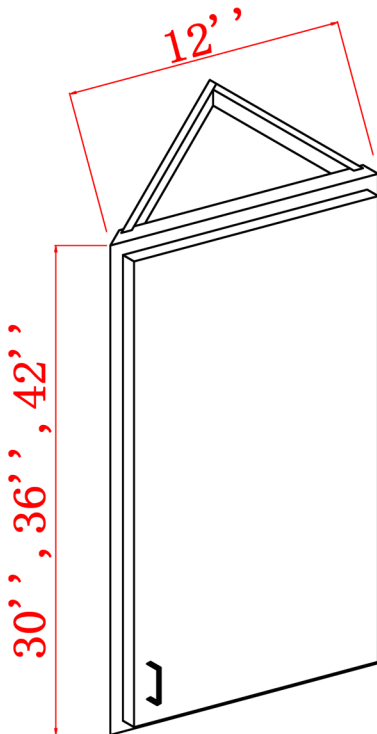

CABINETS SPECIFICATIONS--WALL CABINETS

ANGLE WALL CABINETS

WEA1230

WEA1236

WEA1242

SKU	Cabinet Box			Cabinet Doors		
	W	H	D	W	H	D
WEA1230	12"	30"	12"	9-7/32"	29-5/8"	5/8"
WEA1236	12"	36"	12"	9-7/32"	35-5/8"	5/8"
WEA1242	12"	42"	12"	9-7/32"	41-5/8"	5/8"