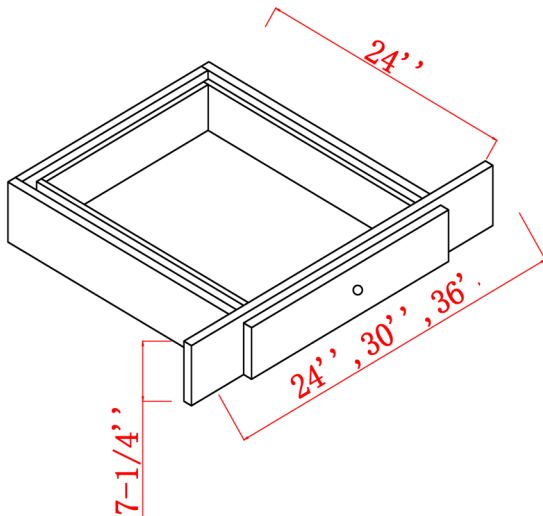

CABINETS SPECIFICATIONS--KITS-FITS

ROLL-OUT DRAWER KITS-FITS

RD18	RD24	RD27
RD30	RD33	RD36

SKU	
RD18	FOR B18
RD24	FOR B24
RD27	FOR B27
RD30	FOR B30
RD33	FOR B33
RD36	FOR B36