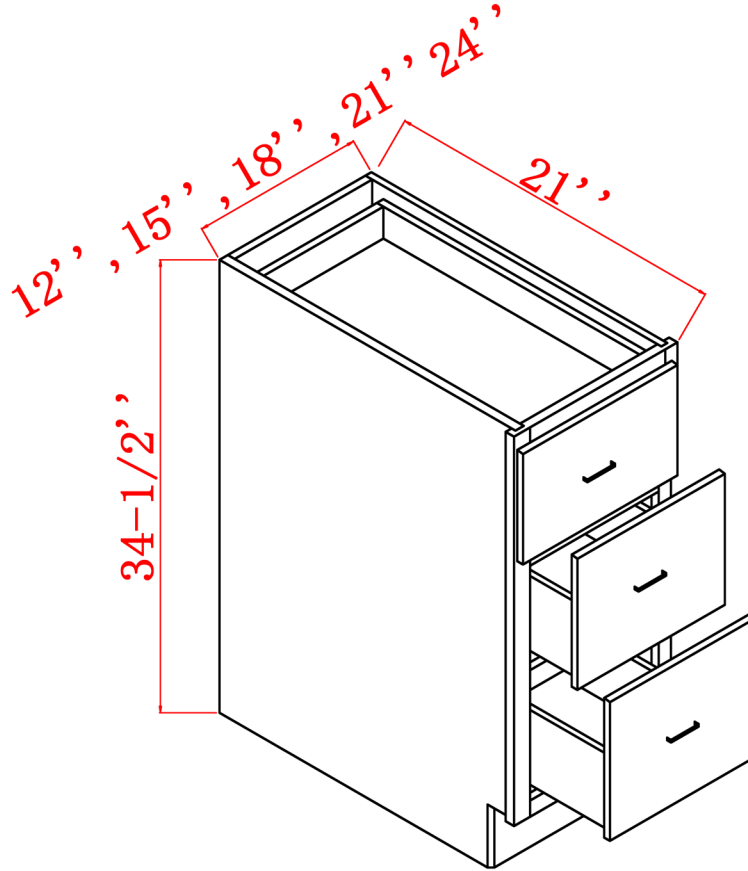

CABINETS SPECIFICATIONS--BASE CABINETS

VANITY DRAWER BASE CABINETS

VDB122134-3

VDB152134-3

VDB182134-3

VDB212134-3

VDB242134-3

SKU	Cabinet Box			Drawer Head		
	W	H	D	W	H	D
VDB122134-3	12"	34-1/2"	21"	11-5/8"	9-3/4"	5/8"
VDB152134-3	15"	34-1/2"	21"	14-5/8"	9-3/4"	5/8"
VDB182134-3	18"	34-1/2"	21"	17-5/8"	9-3/4"	5/8"
VDB212134-3	21"	34-1/2"	21"	20-5/8"	9-3/4"	5/8"
VDB242134-3	24"	34-1/2"	21"	23-5/8"	9-3/4"	5/8"