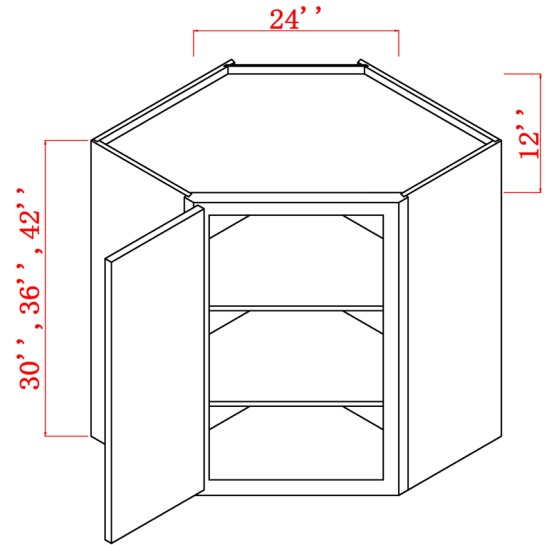

CABINETS SPECIFICATIONS--WALL CABINETS

DIAGONAL CORNER WALL CABINETS

WDC2430

WDC2436

WDC2442

SKU	Cabinet Box			Cabinet Doors		
	W	H	D	W	H	D
WDC2430	24"	30"	12"	15-23/32"	29-5/8"	5/8"
WDC2436	24"	36"	12"	15-23/32"	35-5/8"	5/8"
WDC2442	24"	42"	12"	15-23/32"	41-5/8"	5/8"