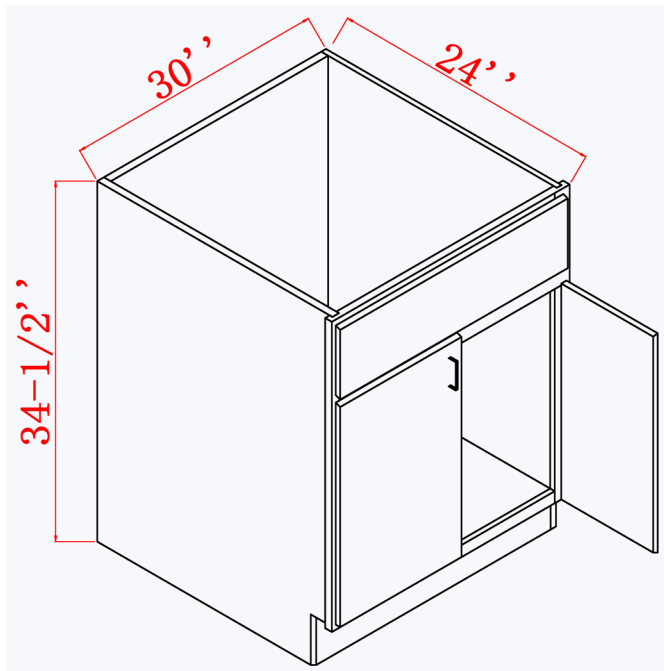

CABINETS SPECIFICATIONS--BASE CABINETS

SINK BASE CABINETS

SB30-CY

SKU	Cabinet Box			Cabinet Doors			Drawer Head		
	W	H	D	W	H	D	W	H	D
SB30-CY	30"	34-1/2"	24"	14-23/32"	22-7/32"	5/8"	14-23/32"	7-1/4"	5/8"

SB33-CY

SB36-CY

SB39-CY

SB42-CY

SKU	Cabinet Box			Cabinet Doors			Drawer Head		
	W	H	D	W	H	D	W	H	D
SB33-CY	33"	34-1/2"	24"	16-7/32"	22-7/32"	5/8"	16-7/32"	7-1/4"	5/8"
SB36-CY	36"	34-1/2"	24"	17-23/32"	22-7/32"	5/8"	17-23/32"	7-1/4"	5/8"
SB39-CY	39"	34-1/2"	24"	19-7/32"	22-7/32"	5/8"	19-7/32"	7-1/4"	5/8"
SB42-CY	42"	34-1/2"	24"	20-23/32"	22-7/32"	5/8"	20-23/32"	7-1/4"	5/8"