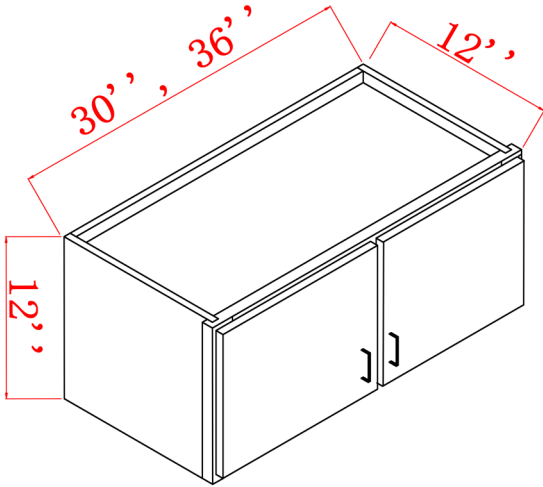

CABINETS SPECIFICATIONS--WALL CABINETS

BRIDGE WALL CABINETS