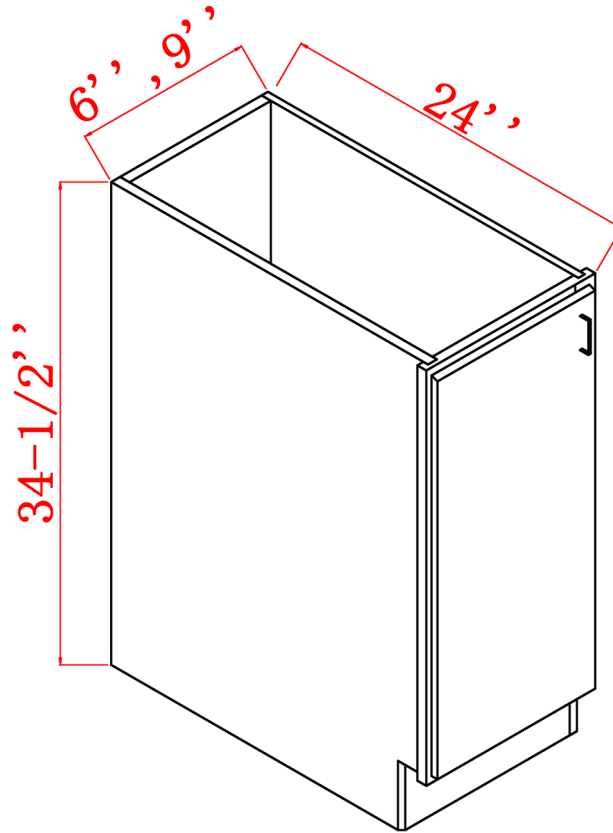

CABINETS SPECIFICATIONS--BASE CABINETS

FULL HEIGHT DOOR BASE CABINETS

TB06

TB09

SKU	Cabinet Box			Cabinet Doors		
	W	H	D	W	H	D
TB06	6"	34-1/2"	24"	5-23/32"	29-5/8"	5/8"
TB09	9"	34-1/2"	24"	8-7/32"	29-5/8"	5/8"

- Full Height Door Base Cabinets are also available in other sizes, including TB12, TB15, TB18, TB21, TB24, TB27, TB30, TB33, TB36, TB39, TB42.