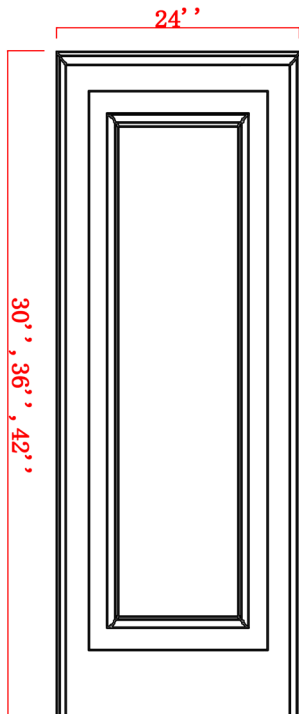

CABINETS SPECIFICATIONS--WALL CABINETS

SINGLE DOOR WALL CABINETS

W0930	W1230	W1530	W1830	W2130
-------	-------	-------	-------	-------

SKU	Cabinet Box			Cabinet Doors		
	W	H	D	W	H	D
W0930	9"	30"	12"	8-23/32"	29-5/8"	5/8"
W1230	12"	30"	12"	11-23/32"	29-5/8"	5/8"
W1530	15"	30"	12"	14-23/32"	29-5/8"	5/8"
W1830	18"	30"	12"	17-23/32"	29-5/8"	5/8"
W2130	21"	30"	12"	20-23/32"	29-5/8"	5/8"

WMD1230	WMD1530	WMD1830	WMD2130
---------	---------	---------	---------

SKU	Cabinet Box			Cabinet Doors		
	W	H	D	W	H	D
WMD1230	12"	30"	12"	11-23/32"	29-5/8"	5/8"
WMD1530	15"	30"	12"	14-23/32"	29-5/8"	5/8"
WMD1830	18"	30"	12"	17-23/32"	29-5/8"	5/8"
WMD2130	21"	30"	12"	20-23/32"	29-5/8"	5/8"

WMD2430-2	WMD2730-2
WMD3030-2	WMD3330-2
WMD3630-2	WMD4230-2

SKU	Cabinet Box			Cabinet Doors		
	W	H	D	W	H	D
WMD2430-2	24"	30"	12"	11-23/32"	29-5/8"	5/8"
WMD2730-2	27"	30"	12"	13-7/32"	29-5/8"	5/8"
WMD3030-2	30"	30"	12"	14-23/32"	29-5/8"	5/8"
WMD3330-2	33"	30"	12"	16-7/32"	29-5/8"	5/8"
WMD3630-2	36"	30"	12"	17-23/32"	29-5/8"	5/8"

CABINETS SPECIFICATIONS--WALL CABINETS

DIAGONAL CORNER WALL CABINETS

WDC2430

WDC2436

WDC2442

SKU	Cabinet Box			Cabinet Doors		
	W	H	D	W	H	D
WDC2430	24"	30"	12"	15-23/32"	29-5/8"	5/8"
WDC2436	24"	36"	12"	15-23/32"	35-5/8"	5/8"
WDC2442	24"	42"	12"	15-23/32"	41-5/8"	5/8"