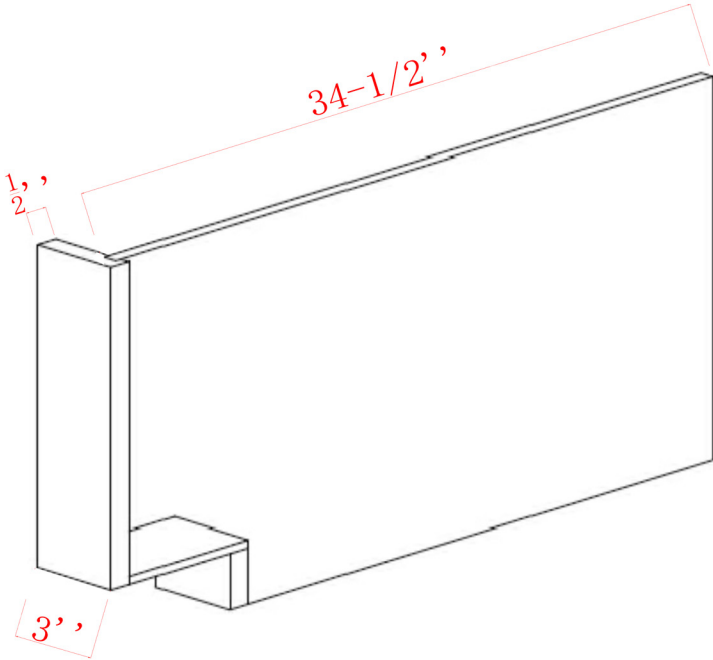

CABINETS SPECIFICATIONS--PANEL

DISH WASHER FLAT PANEL