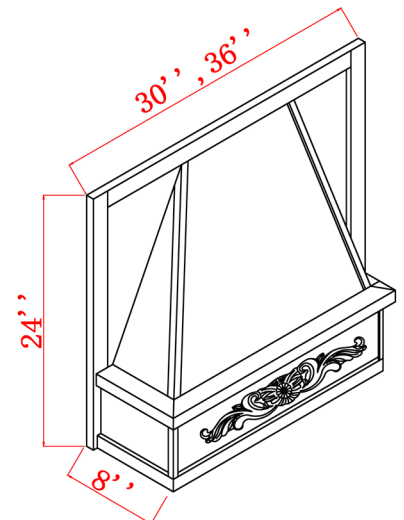

SKU	Drawer Head		
	W	H	D
DD24	23-5/8"	7-1/4"	5/8"
DD30	29-5/8"	7-1/4"	5/8"
DD36	35-5/8"	7-1/4"	5/8"

WALL HOOD

WH3024	WH3624
--------	--------

SKU	W	H	D
WH3024	30"	24"	8"
WH3624	36"	24"	8"

CABINETS SPECIFICATIONS--FAKE DOOR