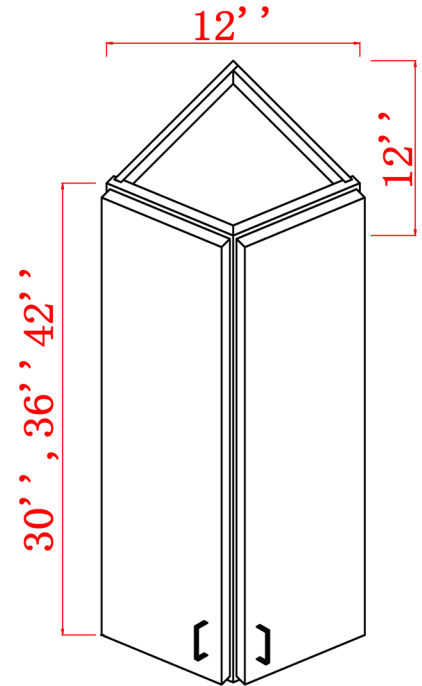

CABINETS SPECIFICATIONS--WALL CABINETS

SINGLE DOOR WALL CABINETS

W0930	W1230	W1530	W1830	W2130
-------	-------	-------	-------	-------

SKU	Cabinet Box			Cabinet Doors		
	W	H	D	W	H	D
W0930	9"	30"	12"	8-23/32"	29-5/8"	5/8"
W1230	12"	30"	12"	11-23/32"	29-5/8"	5/8"
W1530	15"	30"	12"	14-23/32"	29-5/8"	5/8"
W1830	18"	30"	12"	17-23/32"	29-5/8"	5/8"
W2130	21"	30"	12"	20-23/32"	29-5/8"	5/8"

WMD1230	WMD1530	WMD1830	WMD2130
---------	---------	---------	---------

SKU	Cabinet Box			Cabinet Doors		
	W	H	D	W	H	D
WMD1230	12"	30"	12"	11-23/32"	29-5/8"	5/8"
WMD1530	15"	30"	12"	14-23/32"	29-5/8"	5/8"
WMD1830	18"	30"	12"	17-23/32"	29-5/8"	5/8"
WMD2130	21"	30"	12"	20-23/32"	29-5/8"	5/8"

WMD2430-2	WMD2730-2
WMD3030-2	WMD3330-2
WMD3630-2	WMD4230-2

SKU	Cabinet Box			Cabinet Doors		
	W	H	D	W	H	D
WMD2430-2	24"	30"	12"	11-23/32"	29-5/8"	5/8"
WMD2730-2	27"	30"	12"	13-7/32"	29-5/8"	5/8"
WMD3030-2	30"	30"	12"	14-23/32"	29-5/8"	5/8"
WMD3330-2	33"	30"	12"	16-7/32"	29-5/8"	5/8"
WMD3630-2	36"	30"	12"	17-23/32"	29-5/8"	5/8"

CABINETS SPECIFICATIONS--WALL CABINETS

ANGLE WALL CABINETS

WEA1230

WEA1236

WEA1242

SKU	Cabinet Box			Cabinet Doors		
	W	H	D	W	H	D
WEA1230	12"	30"	12"	9-7/32"	29-5/8"	5/8"
WEA1236	12"	36"	12"	9-7/32"	35-5/8"	5/8"
WEA1242	12"	42"	12"	9-7/32"	41-5/8"	5/8"