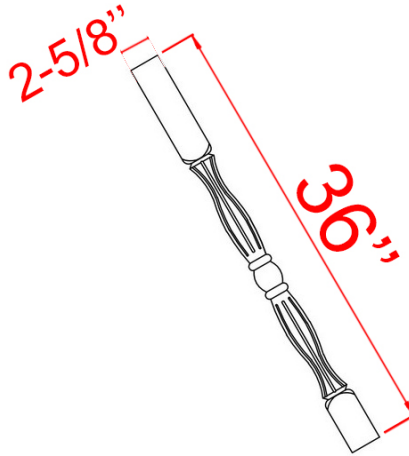

ACCESSORIES SPECIFICATIONS-CORBELS & LEGS

SP3*36(A)

SP3*36