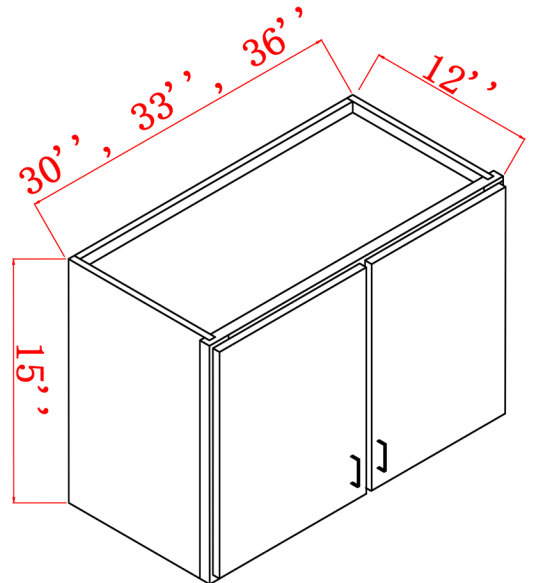

W3012 | **W3612**

SKU	Cabinet Box			Cabinet Doors		
	W	H	D	W	H	D
W3012	30"	12"	12"	14-23/32"	11-5/8"	5/8"
W3612	36"	12"	12"	17-23/32"	11-5/8"	5/8"

W3015 | **W3315** | **W3615**

SKU	Cabinet Box			Cabinet Doors		
	W	H	D	W	H	D
W3015	30"	15"	12"	14-23/32"	14-5/8"	5/8"
W3315	33"	15"	12"	16-7/32"	14-5/8"	5/8"
W3615	36"	15"	12"	17-23/32"	14-5/8"	5/8"