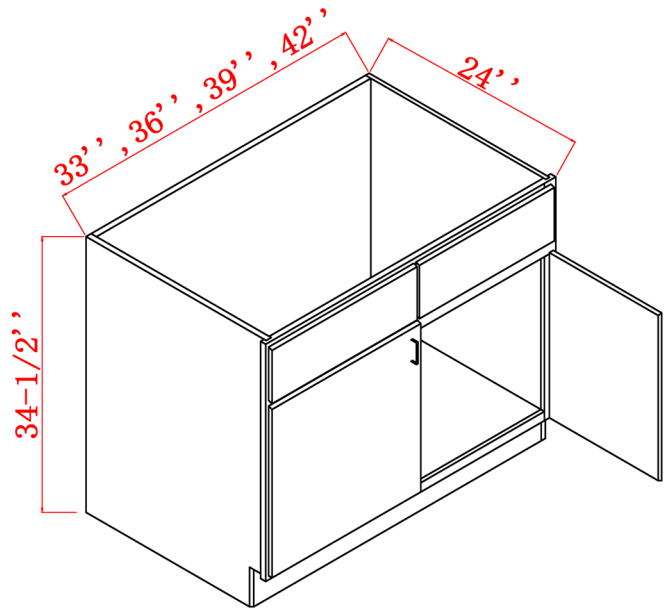

CABINETS SPECIFICATIONS--BASE CABINETS

SINK BASE CABINETS

SB30-CY

SKU	Cabinet Box			Cabinet Doors			Drawer Head		
	W	H	D	W	H	D	W	H	D
SB30-CY	30"	34-1/2"	24"	14-23/32"	22-7/32"	5/8"	14-23/32"	7-1/4"	5/8"

SB33-CY

SB36-CY

SB39-CY

SB42-CY

SKU	Cabinet Box			Cabinet Doors			Drawer Head		
	W	H	D	W	H	D	W	H	D
SB33-CY	33"	34-1/2"	24"	16-7/32"	22-7/32"	5/8"	16-7/32"	7-1/4"	5/8"
SB36-CY	36"	34-1/2"	24"	17-23/32"	22-7/32"	5/8"	17-23/32"	7-1/4"	5/8"
SB39-CY	39"	34-1/2"	24"	19-7/32"	22-7/32"	5/8"	19-7/32"	7-1/4"	5/8"
SB42-CY	42"	34-1/2"	24"	20-23/32"	22-7/32"	5/8"	20-23/32"	7-1/4"	5/8"