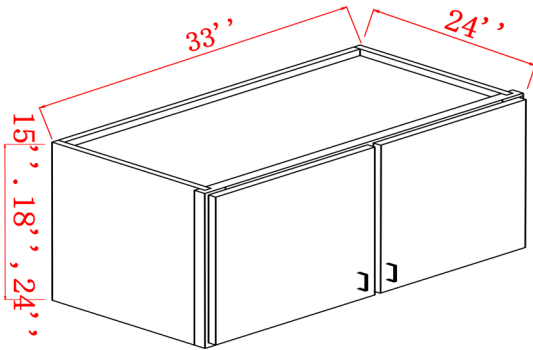

CABINETS SPECIFICATIONS--WALL CABINETS

REFRIGERATOR WALL CABINETS