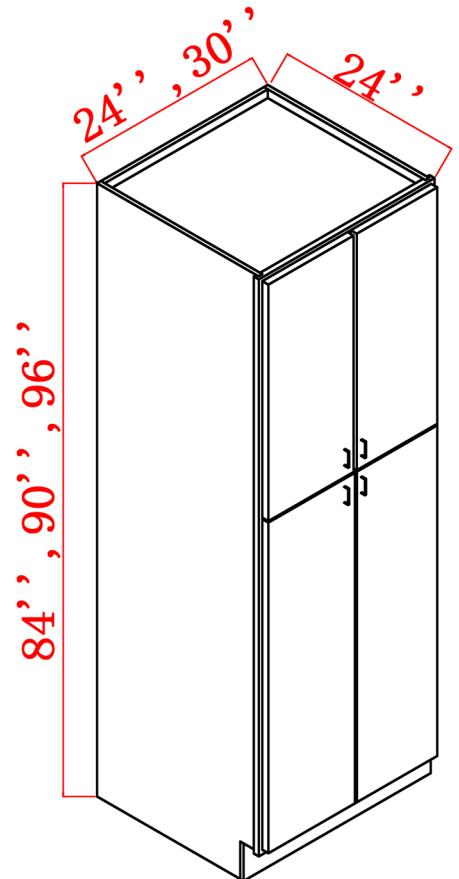

CABINETS SPECIFICATIONS--WALL CABINETS

SINGLE DOOR WALL CABINETS

W0930	W1230	W1530	W1830	W2130
-------	-------	-------	-------	-------

SKU	Cabinet Box			Cabinet Doors		
	W	H	D	W	H	D
W0930	9"	30"	12"	8-23/32"	29-5/8"	5/8"
W1230	12"	30"	12"	11-23/32"	29-5/8"	5/8"
W1530	15"	30"	12"	14-23/32"	29-5/8"	5/8"
W1830	18"	30"	12"	17-23/32"	29-5/8"	5/8"
W2130	21"	30"	12"	20-23/32"	29-5/8"	5/8"

WMD1230	WMD1530	WMD1830	WMD2130
---------	---------	---------	---------

SKU	Cabinet Box			Cabinet Doors		
	W	H	D	W	H	D
WMD1230	12"	30"	12"	11-23/32"	29-5/8"	5/8"
WMD1530	15"	30"	12"	14-23/32"	29-5/8"	5/8"
WMD1830	18"	30"	12"	17-23/32"	29-5/8"	5/8"
WMD2130	21"	30"	12"	20-23/32"	29-5/8"	5/8"

WMD2430-2	WMD2730-2
WMD3030-2	WMD3330-2
WMD3630-2	WMD4230-2

SKU	Cabinet Box			Cabinet Doors		
	W	H	D	W	H	D
WMD2430-2	24"	30"	12"	11-23/32"	29-5/8"	5/8"
WMD2730-2	27"	30"	12"	13-7/32"	29-5/8"	5/8"
WMD3030-2	30"	30"	12"	14-23/32"	29-5/8"	5/8"
WMD3330-2	33"	30"	12"	16-7/32"	29-5/8"	5/8"
WMD3630-2	36"	30"	12"	17-23/32"	29-5/8"	5/8"

WP2484

WP2490

WP2496

WP3084

WP3090

WP3096

SKU	Cabinet Box			Top Doors		Bottom Doors		
	W	H	D	W	H	W	H	D
WP2484	24"	84"	12"	11-23/32"	49-11/32"	11-23/32"	29-5/8"	5/8"
WP2490	24"	90"	12"	11-23/32"	49-11/32"	11-23/32"	35-5/8"	5/8"
WP2496	24"	96"	12"	11-23/32"	49-11/32"	11-23/32"	41-5/8"	5/8"
WP3084	30"	84"	12"	14-23/32"	49-11/32"	14-23/32"	29-5/8"	5/8"
WP3090	30"	90"	12"	14-23/32"	49-11/32"	14-23/32"	35-5/8"	5/8"
WP3096	30"	96"	12"	14-23/32"	49-11/32"	14-23/32"	41-5/8"	5/8"