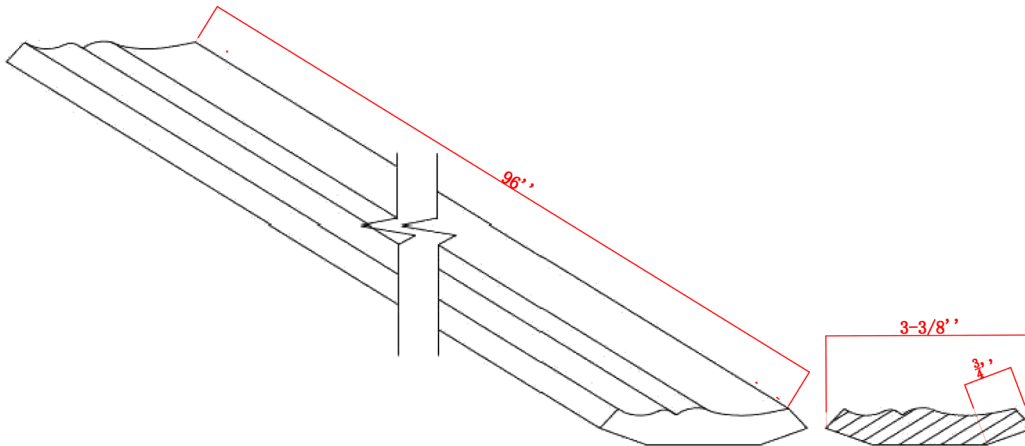

CROWN MOLDING

CM1-5/8

CM2-13/32

CM3-5/16

ACCESSORIES SPECIFICATIONS-MOLDING

DENTAL MOLDING

DE8-96"Hx2-1/4"W

ROPE MOLDING