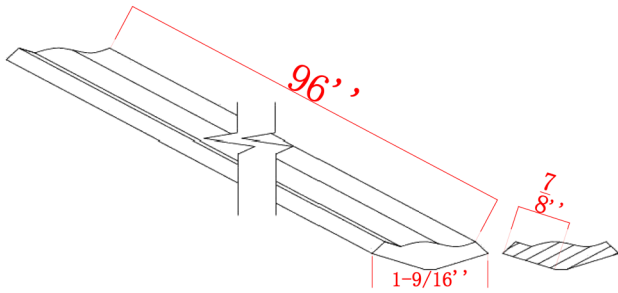

CROWN MOLDING

CM1-5/8

CM2-13/32

CM3-5/16

ACCESSORIES SPECIFICATIONS-MOLDING

DENTAL MOLDING

DE8-96"Hx2-1/4"W

ROPE MOLDING