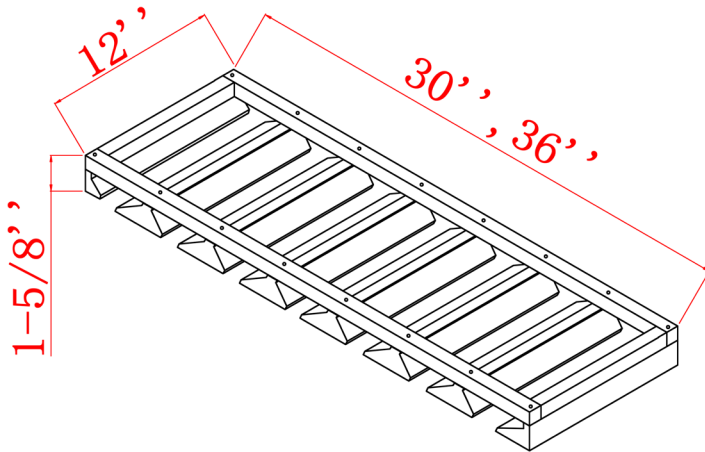

CABINETS SPECIFICATIONS--WALL RACKS

DECORATIVE WALL RACK

WR301512 | **WR361212** | **WR361512**

SKU	W	H	D
WR301512	30"	15"	12"
WR361212	36"	12"	12"
WR361512	36"	15"	12"