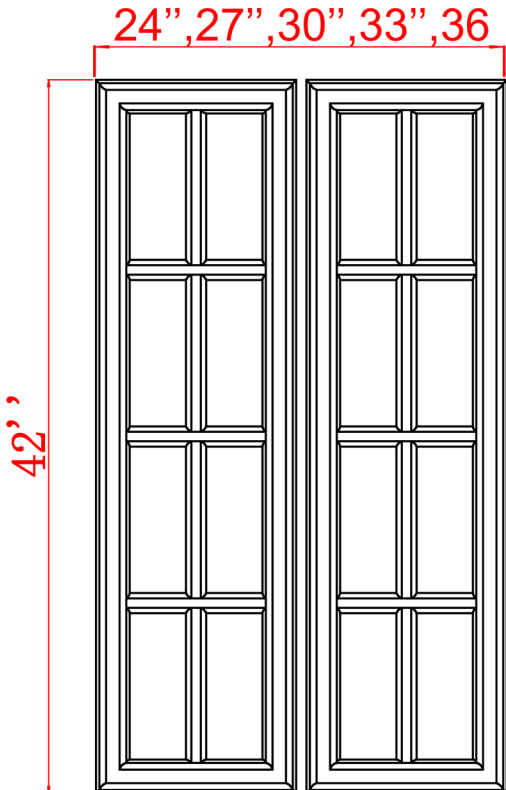

CABINETS SPECIFICATIONS--WALL CABINETS

DOUBLE DOOR WALL CABINETS

W2442   W2742   W3042   W3342   W3642

SKU	Cabinet Box			Cabinet Doors		
	W	H	D	W	H	D
W2442	24"	42"	12"	11-23/32"	41-5/8"	5/8"
W2742	27"	42"	12"	13-7/32"	41-5/8"	5/8"
W3042	30"	42"	12"	14-23/32"	41-5/8"	5/8"
W3342	33"	42"	12"	16-7/32"	41-5/8"	5/8"
W3642	36"	42"	12"	17-23/32"	41-5/8"	5/8"

WMD2442-2   WMD2742-2
WMD3042-2   WMD3342-2   WMD3642-2

SKU	Cabinet Box			Cabinet Doors		
	W	H	D	W	H	D
WMD2442-2	24"	42"	12"	11-23/32"	41-5/8"	5/8"
WMD2742-2	27"	42"	12"	13-7/32"	41-5/8"	5/8"
WMD3042-2	30"	42"	12"	14-23/32"	41-5/8"	5/8"
WMD3342-2	33"	42"	12"	16-7/32"	41-5/8"	5/8"
WMD3642-2	36"	42"	12"	17-23/32"	41-5/8"	5/8"