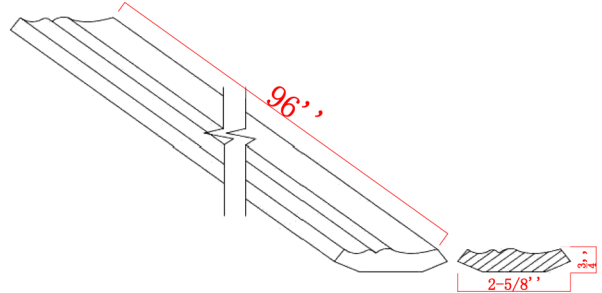

CROWN MOLDING

CM1-5/8

CM2-13/32

CM3-5/16

ACCESSORIES SPECIFICATIONS-MOLDING

DENTAL MOLDING

DE8-96"Hx2-1/4"W

ROPE MOLDING