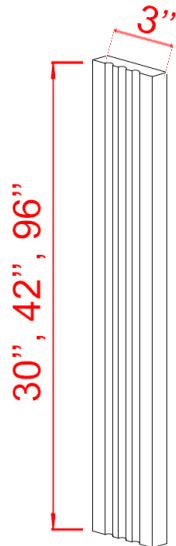

ACCESSORIES SPECIFICATIONS--FILLER

WALL FILLER

WF330 | **WF336** | **WF342** | **WF396**

SKU	W	H	D
WF330	3"	30"	3/4"
WF336	3"	36"	3/4"
WF342	3"	42"	3/4"
WF396	3"	96"	3/4"

WF630 | **WF636** | **WF642** | **WF696**

SKU	W	H	D
WF630	6"	30"	3/4"
WF636	6"	36"	3/4"
WF642	6"	42"	3/4"
WF696	6"	96"	3/4"

WALL FLUTED RAIL

PCFF330 | **PCFF342** | **PCFF396**

SKU	W	H	D
PCFF330	3"	30"	3/4"
PCFF342	3"	42"	3/4"
PCFF396	3"	96"	3/4"