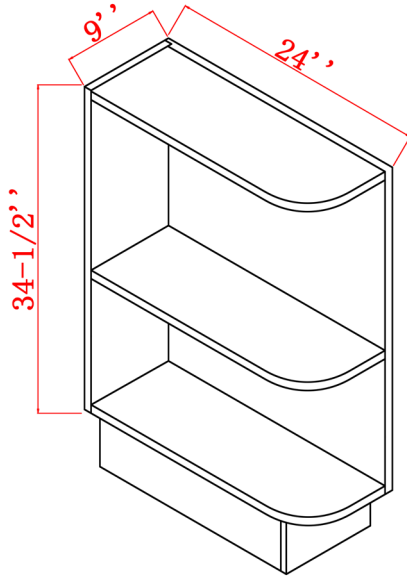

CABINETS SPECIFICATIONS--BASE CABINETS

ANGEL BASE CABINETS

BES09

SKU	W	H	D
BES09	9"	34-1/2"	24"

BEA12

SKU	W	H	D
BEA12	12"	34-1/2"	24"