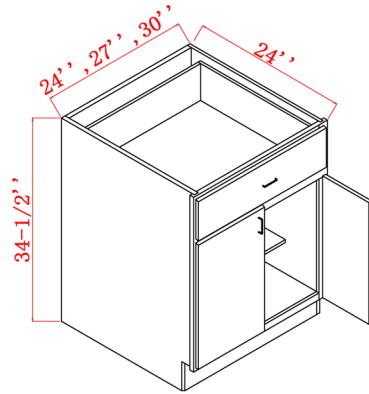

CABINETS SPECIFICATIONS--BASE CABINETS

TWO DOOR/ SINGLE DRAWER BASE CABINETS

B24

B27

B30

SKU	Cabinet Box			Cabinet Doors			Drawer Head		
	W	H	D	W	H	D	W	H	D
B24	24"	34-1/2"	24"	11-23/32"	22-7/32"	5/8"	23-5/8"	7-1/4"	5/8"
B27	27"	34-1/2"	24"	13-7/32"	22-7/32"	5/8"	26-5/8"	7-1/4"	5/8"
B30	30"	34-1/2"	24"	14-23/32"	22-7/32"	5/8"	29-5/8"	7-1/4"	5/8"