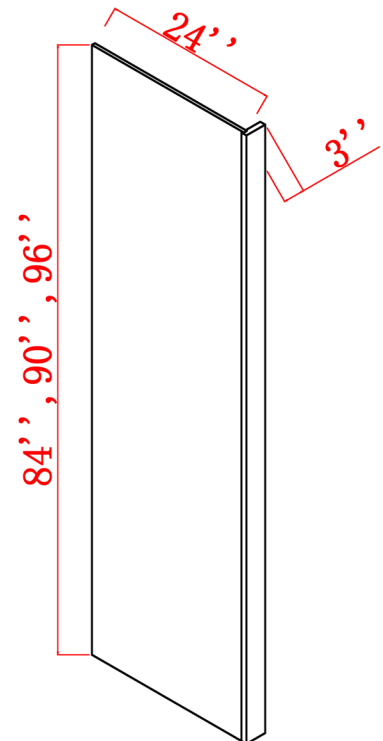

REFRIGERATOR END PANEL

RRP84

RRP90

RRP96

SKU	W	H	D
RRP84	3"	84"	24"
RRP90	3"	90"	24"
RRP96	3"	96"	24"