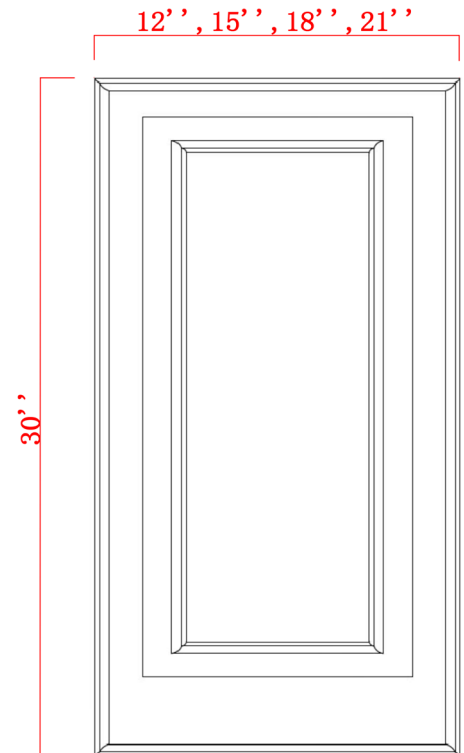

CABINETS SPECIFICATIONS--WALL CABINETS

SINGLE DOOR WALL CABINETS

W0930	W1230	W1530	W1830	W2130
-------	-------	-------	-------	-------

SKU	Cabinet Box			Cabinet Doors		
	W	H	D	W	H	D
W0930	9"	30"	12"	8-23/32"	29-5/8"	5/8"
W1230	12"	30"	12"	11-23/32"	29-5/8"	5/8"
W1530	15"	30"	12"	14-23/32"	29-5/8"	5/8"
W1830	18"	30"	12"	17-23/32"	29-5/8"	5/8"
W2130	21"	30"	12"	20-23/32"	29-5/8"	5/8"

WMD1230	WMD1530	WMD1830	WMD2130
---------	---------	---------	---------

SKU	Cabinet Box			Cabinet Doors		
	W	H	D	W	H	D
WMD1230	12"	30"	12"	11-23/32"	29-5/8"	5/8"
WMD1530	15"	30"	12"	14-23/32"	29-5/8"	5/8"
WMD1830	18"	30"	12"	17-23/32"	29-5/8"	5/8"
WMD2130	21"	30"	12"	20-23/32"	29-5/8"	5/8"

CABINETS SPECIFICATIONS--WALL CABINETS

DOUBLE DOOR WALL CABINETS

W2430	W2730	W3030
W3330	W3630	W4230

SKU	Cabinet Box			Cabinet Doors		
	W	H	D	W	H	D
W2430	24"	30"	12"	11-23/32"	29-5/8"	5/8"
W2730	27"	30"	12"	13-7/32"	29-5/8"	5/8"
W3030	30"	30"	12"	14-23/32"	29-5/8"	5/8"
W3330	33"	30"	12"	16-7/32"	29-5/8"	5/8"
W3630	36"	30"	12"	17-23/32"	29-5/8"	5/8"
W4230	42"	30"	12"	20-23/32"	29-5/8"	5/8"

WMD2430-2	WMD2730-2
WMD3030-2	WMD3330-2
WMD3630-2	WMD4230-2

SKU	Cabinet Box			Cabinet Doors		
	W	H	D	W	H	D
WMD2430-2	24"	30"	12"	11-23/32"	29-5/8"	5/8"
WMD2730-2	27"	30"	12"	13-7/32"	29-5/8"	5/8"
WMD3030-2	30"	30"	12"	14-23/32"	29-5/8"	5/8"
WMD3330-2	33"	30"	12"	16-7/32"	29-5/8"	5/8"
WMD3630-2	36"	30"	12"	17-23/32"	29-5/8"	5/8"