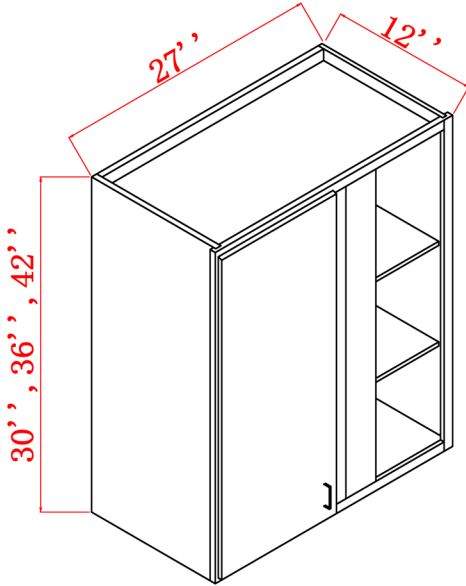

CABINETS SPECIFICATIONS--WALL CABINETS

BLIND CORNER WALL CABINETS