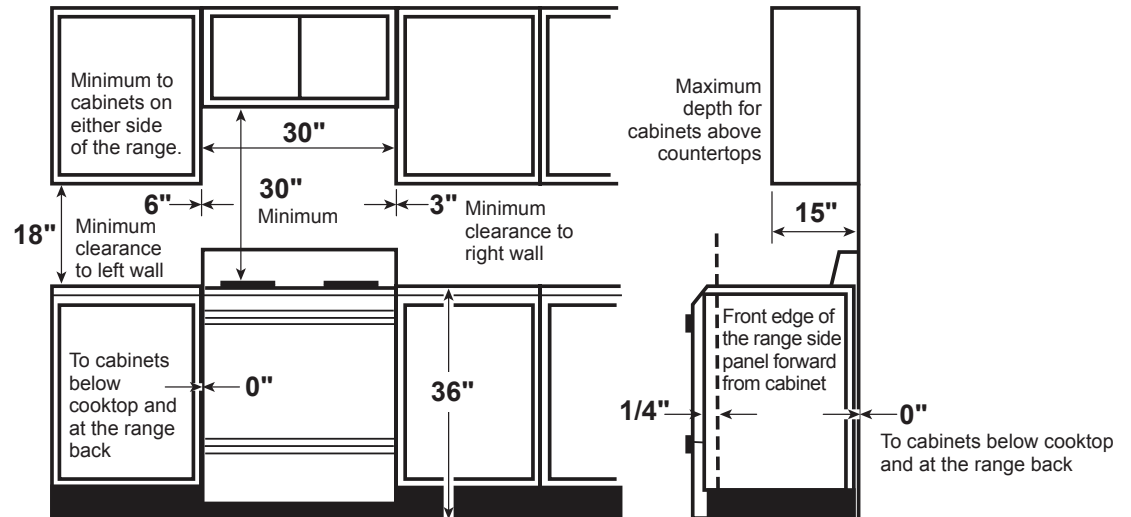

GAS PIPE AND ELECTRICAL OUTLET LOCATIONS

Recommended area for 120V outlet on rear wall and area for through-the-wall connection of pipe stub and shut-off valve.

Recommended area for through-the-floor connection of pipe stub and shut-off valve.