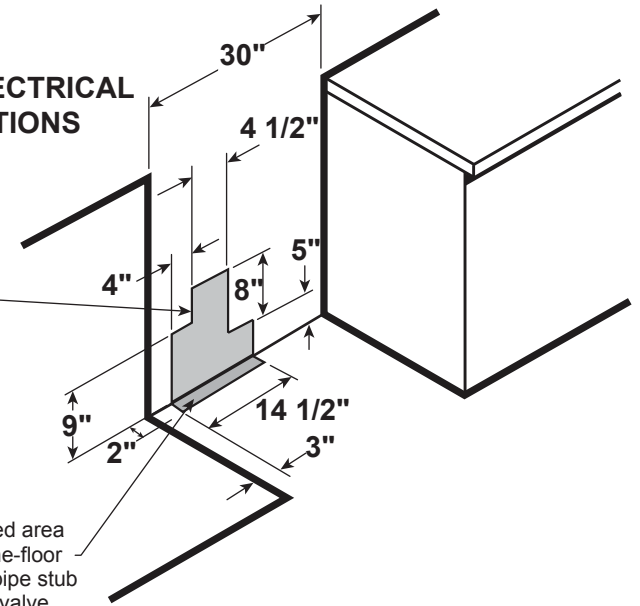

GAS PIPE AND ELECTRICAL OUTLET LOCATIONS

Recommended area for 120V outlet on rear wall and area for through-the-wall connection of pipe stub and shut-off valve.

Recommended area for through-the-floor connection of pipe stub and shut-off valve.