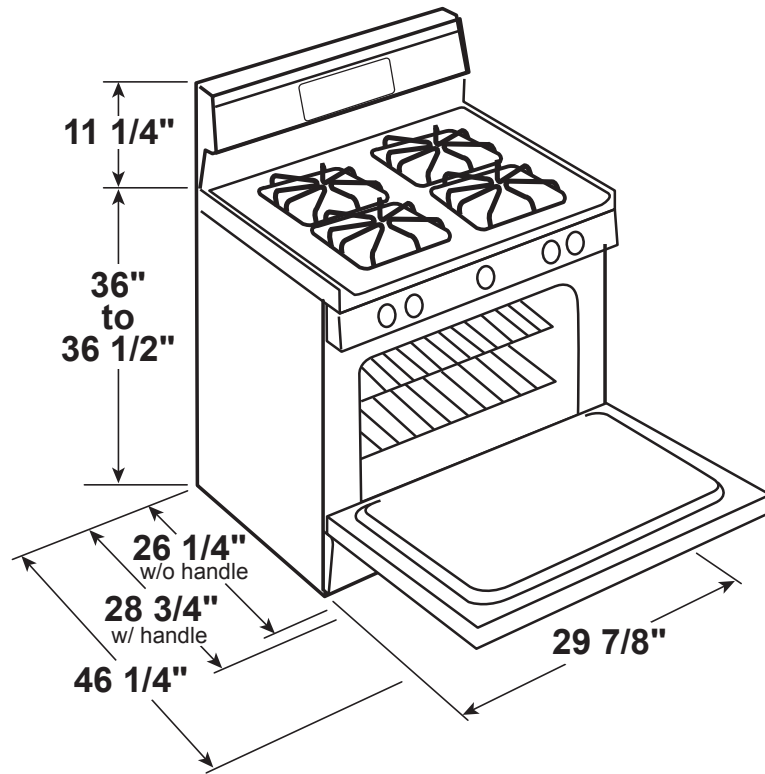

JGB700EEJ/BEJ/FEJ

GE® 30" Free-Standing Gas Convection Range

DIMENSIONS AND INSTALLATION INFORMATION (IN INCHES)

ELECTRICAL RATING: 120V, 60Hz, 15A

INSTALLATION INFORMATION: Before installing, consult installation instructions packed with product for current dimensional data.