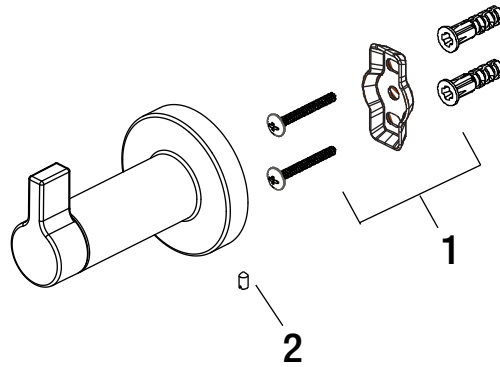

Replacement Parts List

Glacier Bay Modern Series Robe Hook

MODEL	STORE SKU #	FINISH
20154-0301	1002927578	Chrome

Many replacement parts can be purchased online or at your local store. Please use the table below to identify the part SKU number needed, go to HOMEDEPOT.COM, and check for online and store availability. If you can't find the part you are looking for, please call 1-855-HD-GLACIER.

Part	Description	Part #	Internet SKU #	Store SKU #
1	Plastic Anchor	RP80061	207107132	
	Mounting Bracket			
	Wood Screw			
2	Set Screw	RP50078		