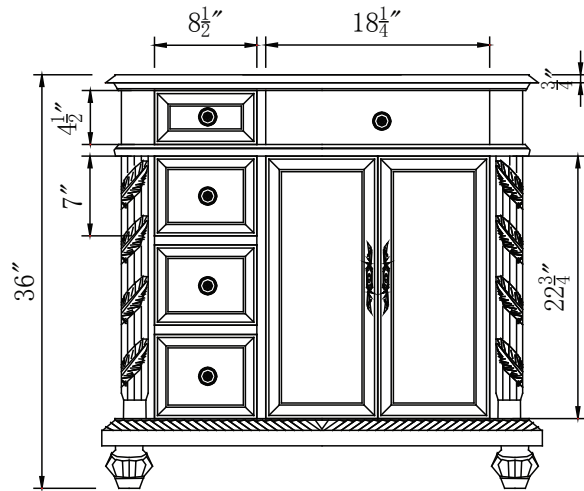

# Single Sink Vanity

Model: HYP-0213-BB-UWC-36R

Model: HYP-0213-CM-UIC-36R

## Overall Dimensions

36" x 22" x 36"

FRONT VIEW

SIDE VIEW

TOP VIEW

BACK VIEW

FRONT VIEW

SIDE VIEW

TOP VIEW

BACK VIEW