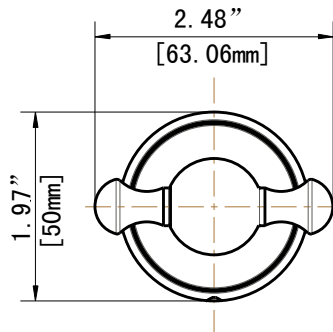

Glacier Bay Mandouri Series Double Robe Hook

MODEL	YOW SKU#	FINISH
262A-2201	564-123	Chrome Polished
262A-2202	564-126	BRASS PVD
262A-2204	564-124	Brushed Nickel PVD
262A-2227H2	564-128	Oil Rubber Bronze

FEATURES

- 2.48" L x 1.97" W x 2.67" H
- Coordinates with Mandouri Series Bath Products
- Easy Installation
- Includes Mounting Hardware and Plastic Anchors
- Tools Required for Installation:
 - Drill with 1/4" Drill Bit
 - Philips Screwdriver
 - Small Flat Head Screwdriver