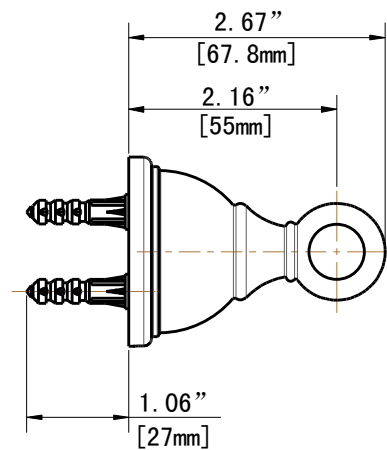

Glacier Bay Mandouri Series Double Robe Hook

MODEL	YOW SKU#	FINISH
262A-2201	564-123	Chrome Polished
262A-2202	564-126	BRASS PVD
262A-2204	564-124	Brushed Nickel PVD
262A-2227H2	564-128	Oil Rubber Bronze

FEATURES

- 2.48" L x 1.97" W x 2.67" H
- Coordinates with Mandouri Series Bath Products
- Easy Installation
- Includes Mounting Hardware and Plastic Anchors
- Tools Required for Installation:
 - Drill with 1/4" Drill Bit
 - Philips Screwdriver
 - Small Flat Head Screwdriver