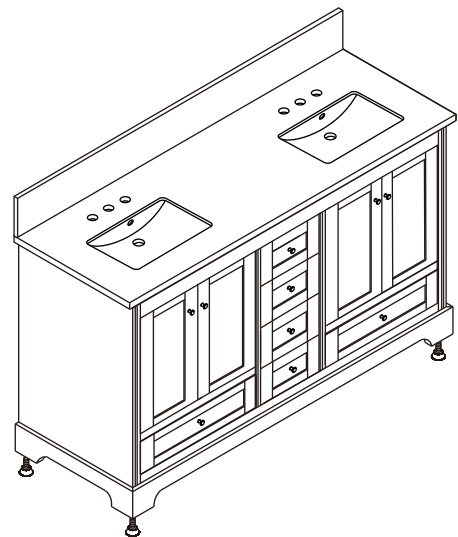

WYNDHAM COLLECTION

TOP VIEW OF VANITY CABINET

*Note: Due to high probability of breakage, the backsplash comes in two pieces, cut from same piece. All measurements are $\pm 1/4"$.

WC-2020-60-DBL