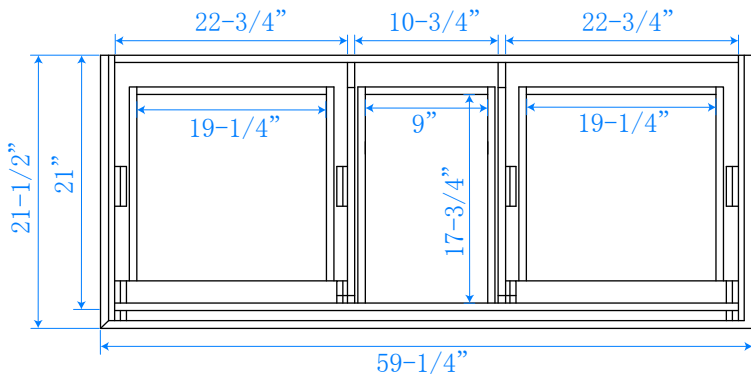

WYNDHAM COLLECTION

TOP VIEW OF VANITY CABINET

*Note: Due to high probability of breakage, the backsplash comes in two pieces, cut from same piece. All measurements are $\pm 1/4"$.

WC-2020-60-DBL