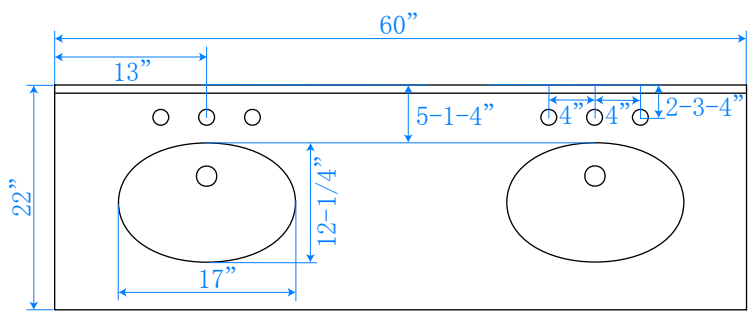

WYNDHAM COLLECTION

TOP VIEW OF VANITY CABINET

*Note: Due to high probability of breakage, the backsplash comes in two pieces, cut from same piece. All measurements are $\pm 1/4"$.

WC-2020-60-DBL