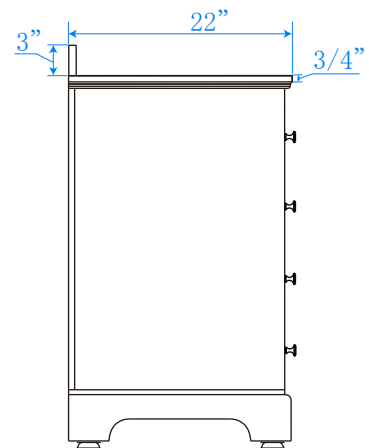

WYNDHAM COLLECTION

TOP VIEW OF VANITY CABINET

*Note: Due to high probability of breakage, the backsplash comes in two pieces, cut from same piece. All measurements are $\pm 1/4"$.

WC-2020-60-DBL