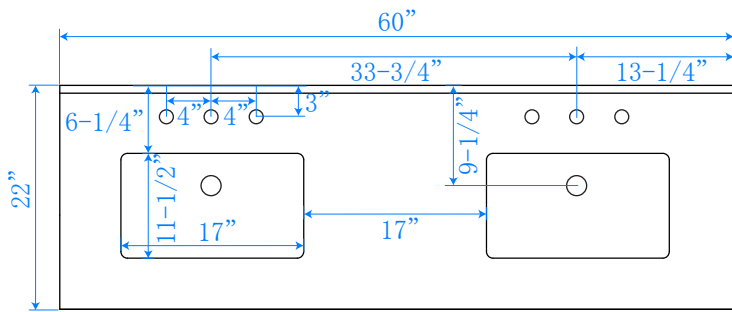

WYNDHAM COLLECTION

TOP VIEW OF VANITY CABINET

*Note: Due to high probability of breakage, the backsplash comes in two pieces, cut from same piece. All measurements are $\pm 1/4"$.

WC-2020-60-DBL