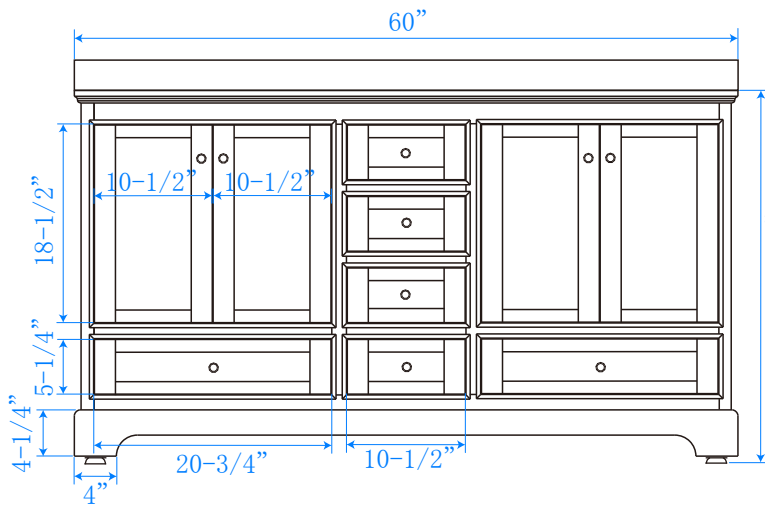

WYNDHAM COLLECTION

TOP VIEW OF VANITY CABINET

*Note: Due to high probability of breakage, the backsplash comes in two pieces, cut from same piece. All measurements are $\pm 1/4"$.

WC-2020-60-DBL