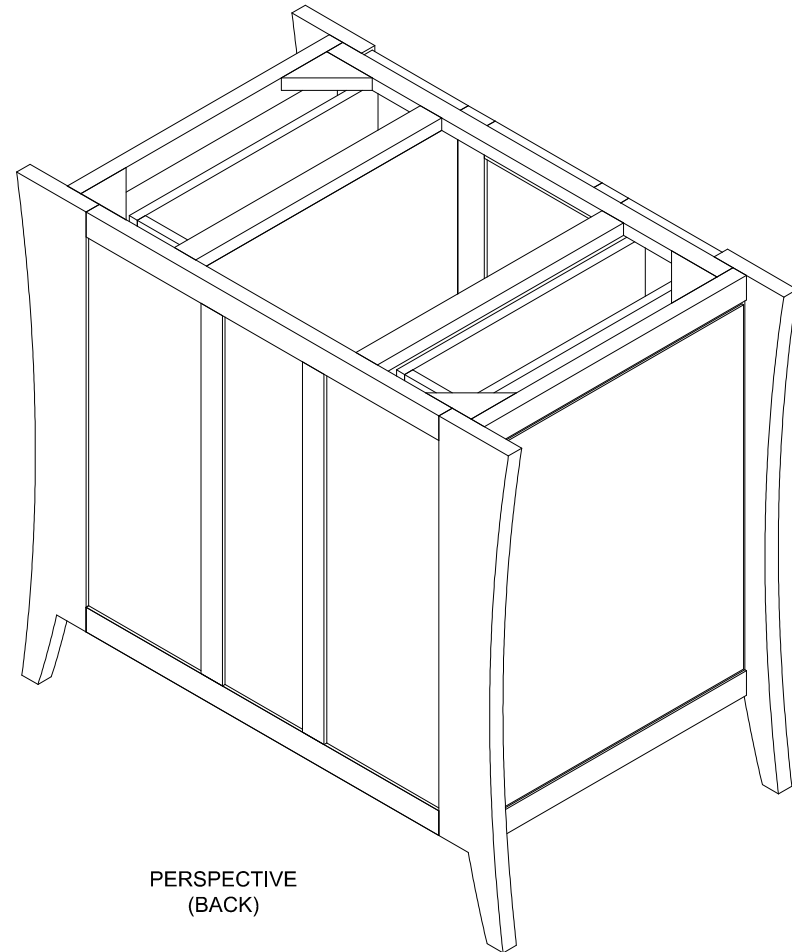

PERSPECTIVE  
(FRONT)

PERSPECTIVE  
(BACK)

Confidential All Right Reserved. No manufacturing or distribution with out permission of E&T Horizons, USA

DESCRIPTION :	SIZE :	REVIEWED BY :	PREPARED BY :	DATE :	REVISED DATE :	PAGE :
CURVED 36" W SOFT CLOSE CT-BT-36	92 * 54 * 81 Cm		E&T Horizons	03 NOV 2017		1

Confidential All Right Reserved. No manufacturing or distribution with out permission of E&T Horizons, USA

DESCRIPTION :	SIZE :	REVIEWED BY :	PREPARED BY :	DATE :	REVISED DATE :	PAGE :
CURVED 36" W SOFT CLOSE CT-BT-36	92 * 54 * 81 Cm		E&T Horizons	03 NOV 2017		2