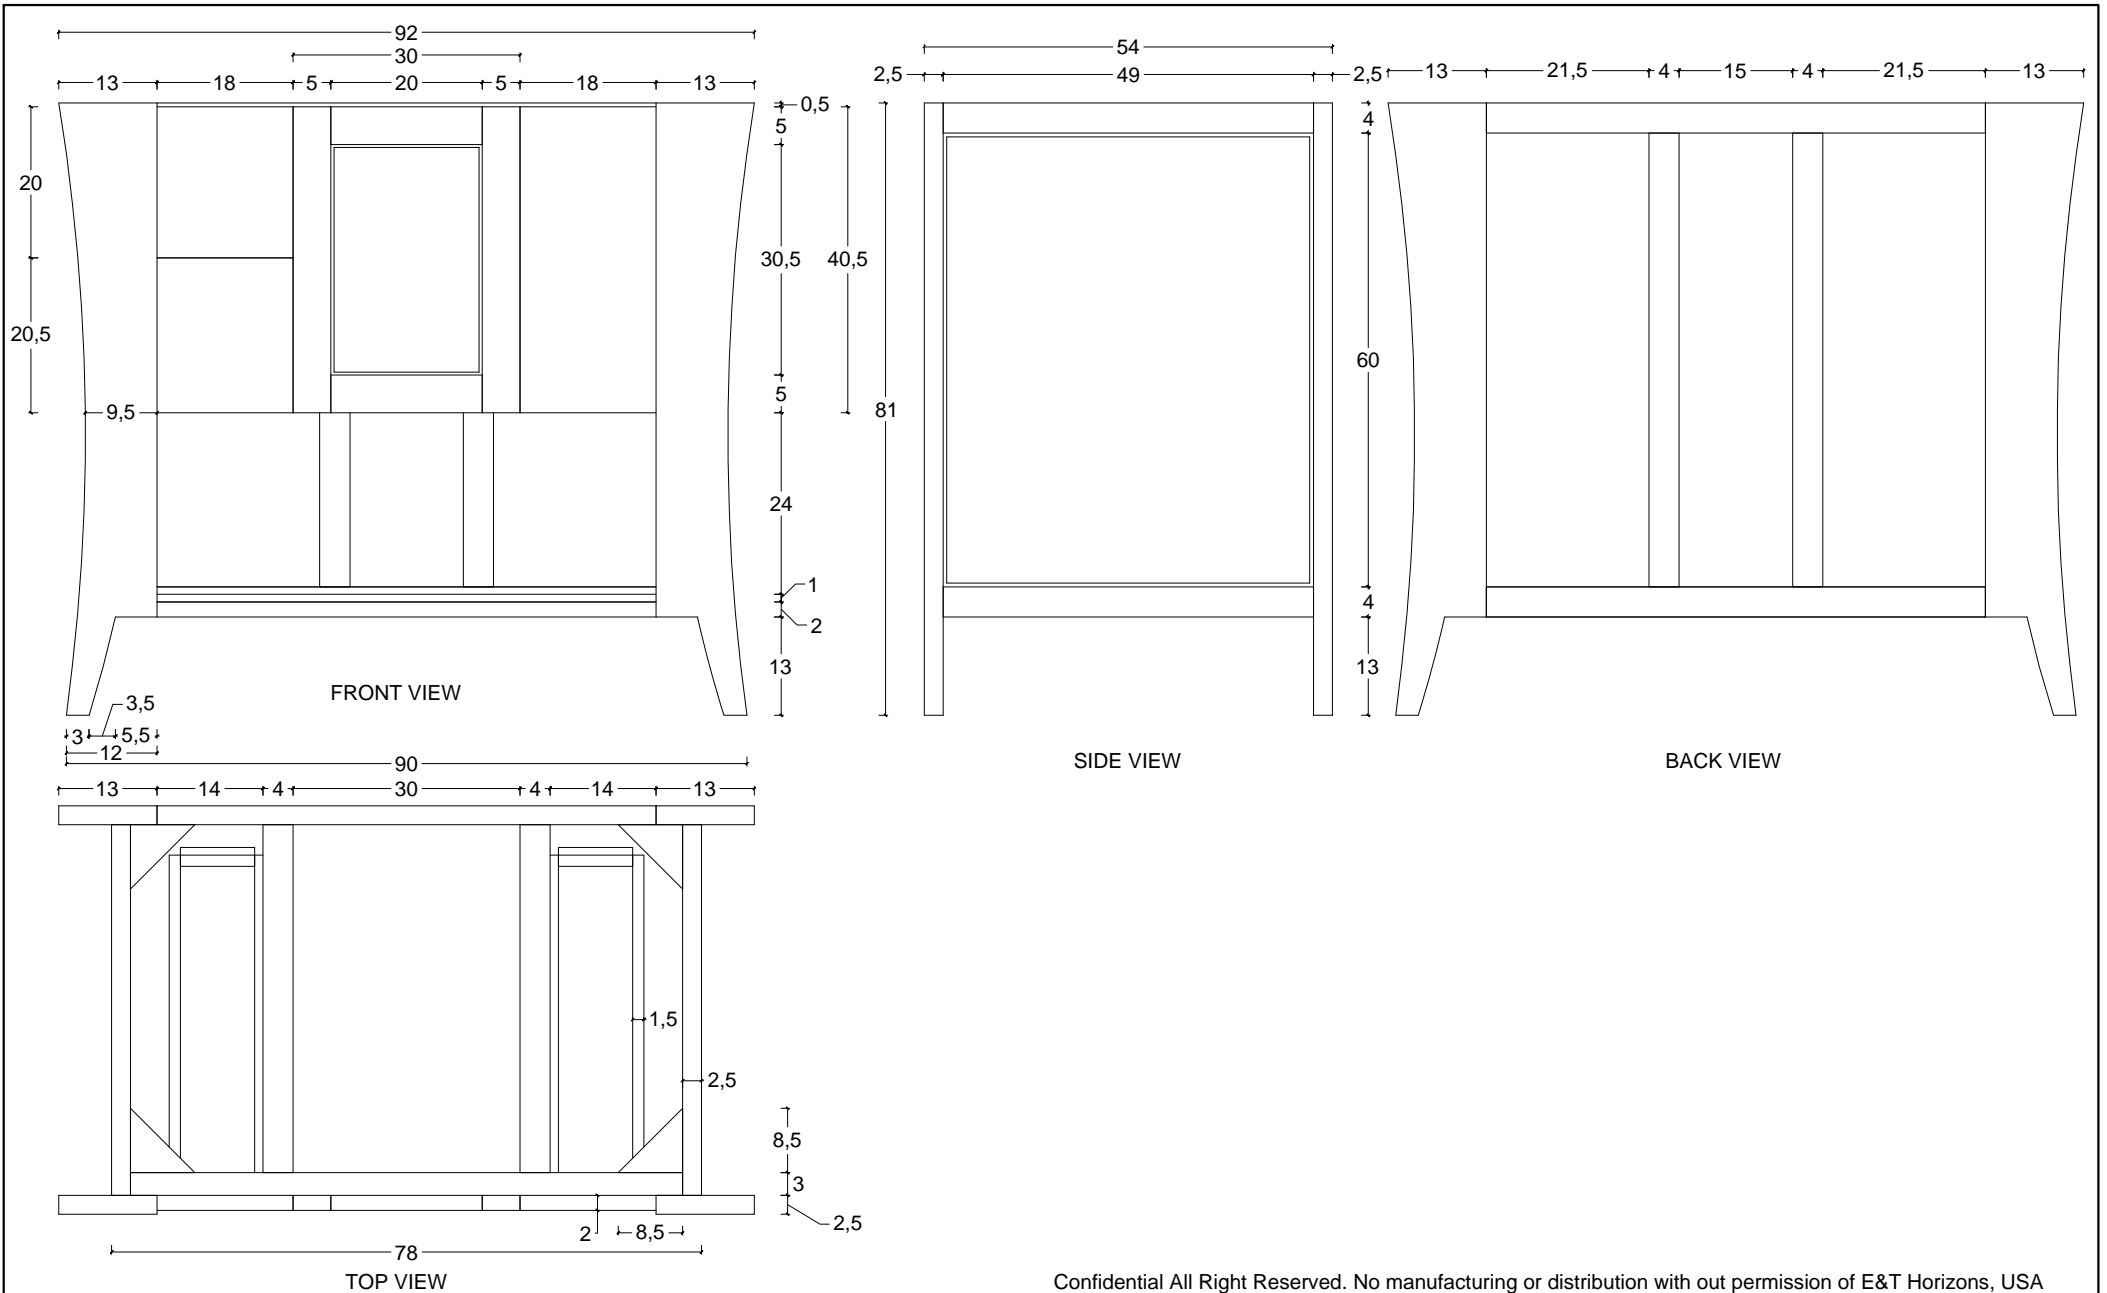

PERSPECTIVE  
(FRONT)

PERSPECTIVE  
(BACK)

Confidential All Right Reserved. No manufacturing or distribution with out permission of E&T Horizons, USA

DESCRIPTION :	SIZE :	REVIEWED BY :	PREPARED BY :	DATE :	REVISED DATE :	PAGE :
CURVED 36" W SOFT CLOSE CT-BT-36	92 * 54 * 81 Cm		E&T Horizons	03 NOV 2017		1

Confidential All Right Reserved. No manufacturing or distribution with out permission of E&T Horizons, USA

DESCRIPTION :	SIZE :	REVIEWED BY :	PREPARED BY :	DATE :	REVISED DATE :	PAGE :
CURVED 36" W SOFT CLOSE CT-BT-36	92 * 54 * 81 Cm		E&T Horizons	03 NOV 2017		2