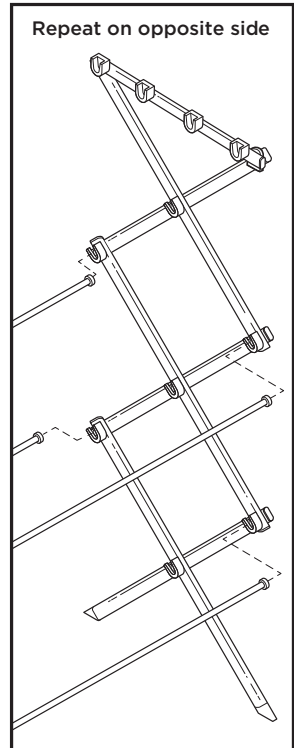

ASSEMBLY

1. Insert one end of one dryer bar into each of the lower U shaped channels on the left side support.
  2. Align and insert the opposite end of each dryer bar from step one into the corresponding lower U shaped channels on the right side support.
2. ---