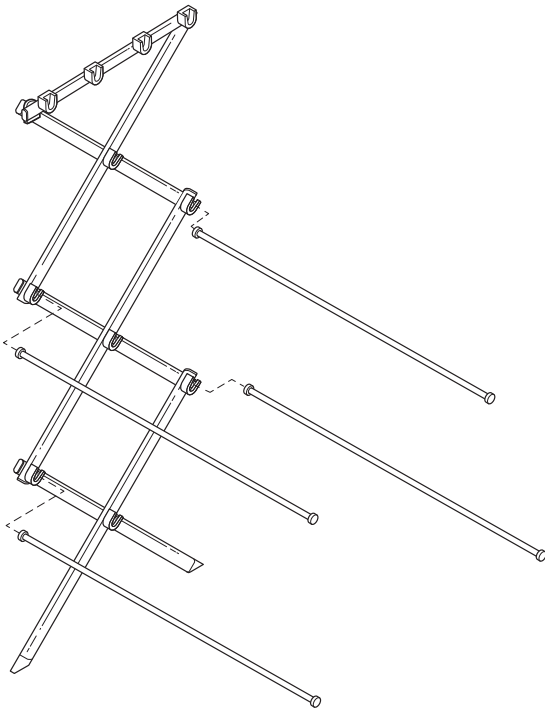

# PARTS LIST

PART/ILLUSTRATION	(QTY)	DESCRIPTION
<b>A</b> 	(1)	<b>right side support</b>
<b>B</b> 	(1)	<b>left side support</b>
<b>C</b> 	(11)	<b>dryer bars</b>

# ASSEMBLY

1. Begin by expanding each of the side supports and locking them into the open position.
2. Insert the knob located at the top of the side supports (2) into the U shaped channel (1) at the end of the side support cross bar.
3. Be certain that the knob is pushed firmly into place.

# ASSEMBLY

1. Insert one end of one dryer bar into each of the center U shaped channels on the left side support.
  2. Align and insert the opposite end of each dryer bar from step one into the corresponding center U shaped channels on the right side support.
-

# ASSEMBLY

1. Insert one end of one dryer bar into each of the lower U shaped channels on the left side support.
  2. Align and insert the opposite end of each dryer bar from step one into the corresponding lower U shaped channels on the right side support.
-