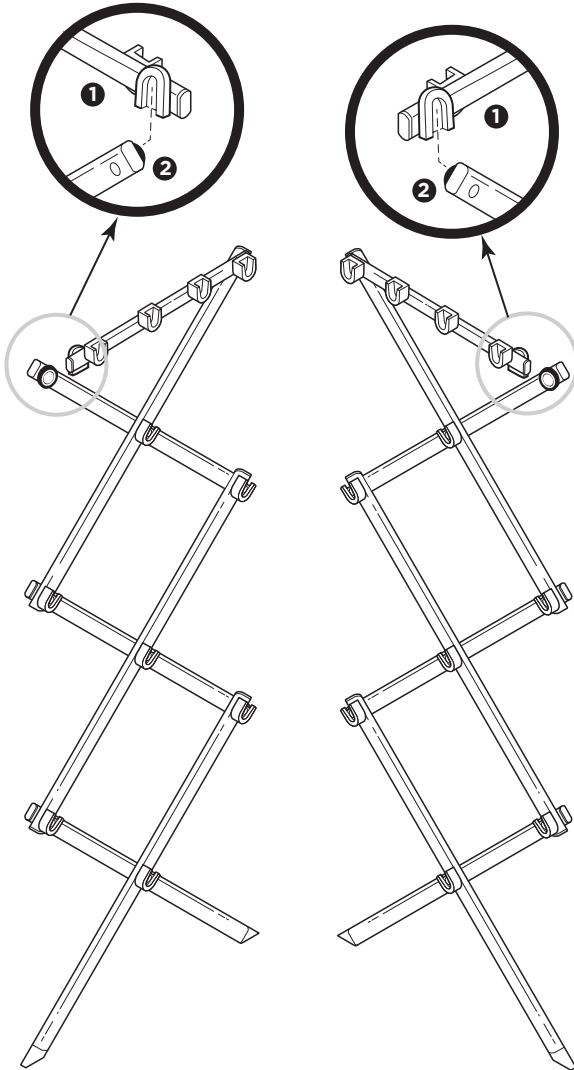

# folding drying rack

**29 in L x 14.2 in W x 42.1 in H (73.7 cm L x 36.1 cm W x 106.9 cm H)**

# PARTS LIST

PART/ILLUSTRATION	(QTY)	DESCRIPTION
<b>A</b> 	(1)	<b>right side support</b>
<b>B</b> 	(1)	<b>left side support</b>
<b>C</b> 	(11)	<b>dryer bars</b>

# ASSEMBLY

1. Begin by expanding each of the side supports and locking them into the open position.
2. Insert the knob located at the top of the side supports (2) into the U shaped channel (1) at the end of the side support cross bar.
3. Be certain that the knob is pushed firmly into place.

# ASSEMBLY

1. Insert one end of one dryer bar into each of the center U shaped channels on the left side support.
  2. Align and insert the opposite end of each dryer bar from step one into the corresponding center U shaped channels on the right side support.
-