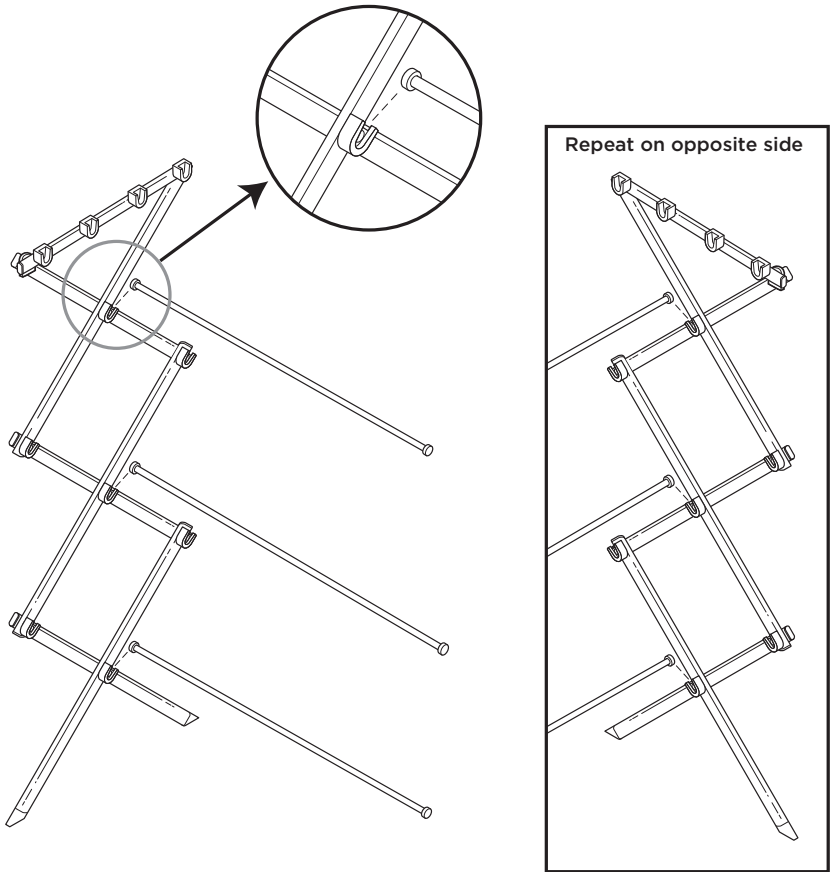

# PARTS LIST

PART/ILLUSTRATION	(QTY)	DESCRIPTION
<b>A</b> 	(1)	<b>right side support</b>
<b>B</b> 	(1)	<b>left side support</b>
<b>C</b> 	(11)	<b>dryer bars</b>

# ASSEMBLY

1. Begin by expanding each of the side supports and locking them into the open position.
2. Insert the knob located at the top of the side supports (2) into the U shaped channel (1) at the end of the side support cross bar.
3. Be certain that the knob is pushed firmly into place.

# ASSEMBLY

1. Insert one end of one dryer bar into each of the center U shaped channels on the left side support.
  2. Align and insert the opposite end of each dryer bar from step one into the corresponding center U shaped channels on the right side support.
-