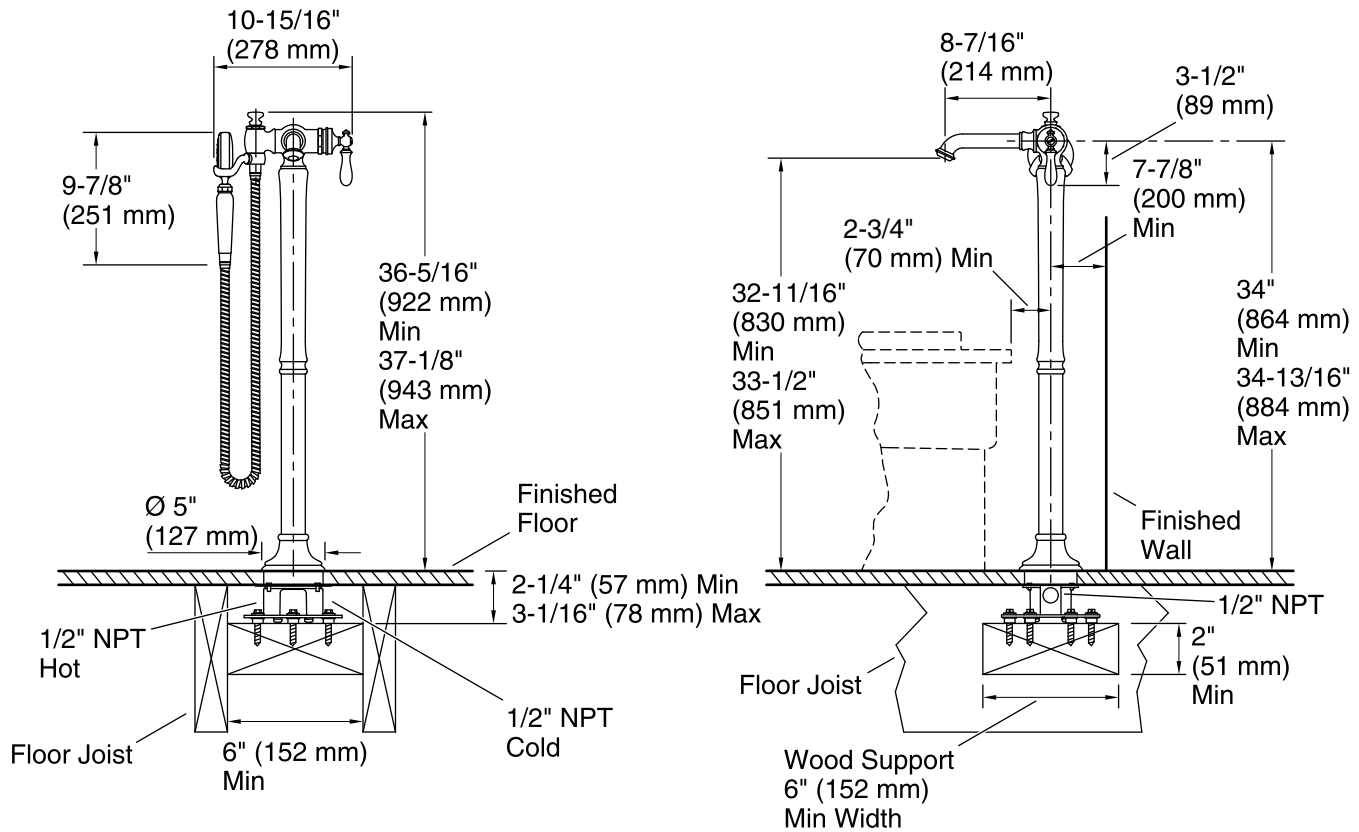

Technical Information

All product dimensions are nominal.

Faucet:

Flow rate: 8 gal/min (30.3 l/min)
Pressure: 45 psi (3.1 bar)
Valve body: Composite

Spout:

Spout reach: 8-7/16" (214 mm)
Handle clearance: 3-1/2" (89 mm)

Handshower:

Rated maximum flow: 2 gal/min (7.6 l/min)
Pressure: 80 psi (5.5 bar)

Notes

For use with automatic compensating valves rated at 1.6 gal/min (6.1 l/min) or less.

For use with automatic compensating valves rated at 1.6 gal/min (6.1 l/min) or less.

Install this product according to the installation instructions.

Adequate floor support is required. The wood support must be a minimum of 2" (51 mm) thick by 6" (152 mm) wide. 2x6 lumber is NOT adequate for this application.

Concrete can be used as the floor support.

Requires 3/16" masonry drill bit and six 1/4" x 1-3/4" concrete screws, not included.