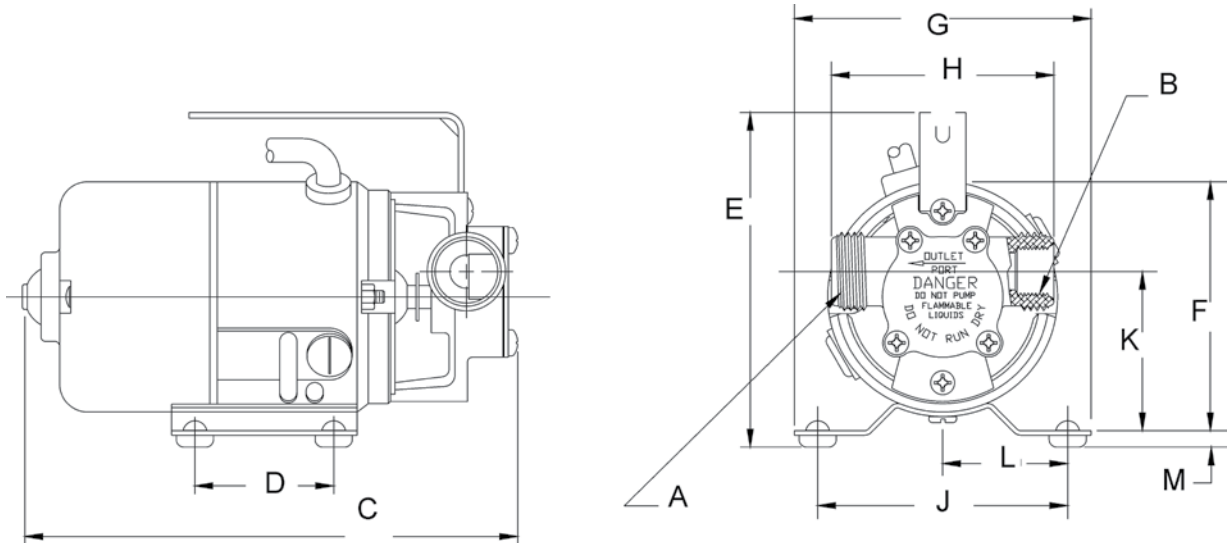

APPLICATIONS

- Commercial, industrial, and home uses where liquid must be transferred

FEATURES

- Self-priming for instant delivery or dewatering up to 6' (1.8 m)
- Non-submersible stainless steel or plated brass pump body
- Rugged metallic handle or easy portability
- Dual threaded intake and discharge with both 3/4" (19 mm) male garden hose thread and 3/8" FNPT (9.5 mm)
- Model 360K includes pump, hose, strainer, and suction adapter
- Pump only models available with separate kit options
- cULus listing on models 555112, 555110, 555113, and 555111

SERIES SPECIFICATIONS

Volts	Hz	Amps		Watts	Performance (GPH @ Height in Feet)				Shut-Off (ft)	PSI
		FLA	Start		1'	5'	10'	20'		
115	60	1.6	2.4	91	360	330	300	250	25'	20.9
12 VDC	-	7	14	84	300	270	240	202	25'	19.9

Item No.	Model	HP	Volts	Material	Operation	Cord	Weight
555112	360	1/10	115	Plated Brass	Self-Priming	6' 1.8 m	3.4 lbs 1.54 Kg
555110	360S	1/10	115	Stainless Steel	Self-Priming	6' 1.8 m	3.4 lbs 1.54 Kg
555113	370	1/10	115	Plated Brass	Self-Priming	6' 1.8 m	4.7 lbs 2.12 Kg
555602	365	1/10	12 VDC	Plated Brass	Self-Priming	12" Leads 30.5 cm	4.7 lbs 2.12 Kg
555203	365S	1/10	12 VDC	Stainless Steel	Self-Priming	12" Leads 30.5 cm	4.7 lbs 2.12 Kg
555111	360K	1/10	115	Plated Brass	Self-Priming	6' 1.8 m	4.7 lbs 2.12 Kg

SERIES SPECIFICATIONS CONT.

Model	A	B	C	D	E	F	G	H	J	K	L	M
115 V	3/4" MGHT 1.91 cm	3/8" FNPT 9.5 mm	6.62" 16.81 cm	1.87" 4.75 cm	4.5" 11.43 cm	3.35" 8.51 cm	4" 10.16 cm	3" 7.62 cm	3.37" 8.56 cm	2.14" 5.44 cm	1.69" 4.29 cm	0.22" 5.6 mm
12 VDC	3/4" MGHT 1.91 cm	3/8" FNPT 9.5 mm	5.93" 15.06 cm	1.87" 4.75 cm	4.18" 10.62 cm	3.13" 7.95 cm	4" 10.16 cm	3" 7.62 cm	3.37" 8.56 cm	1.82" 4.62 cm	1.69" 4.29 cm	0.22" 5.6 mm