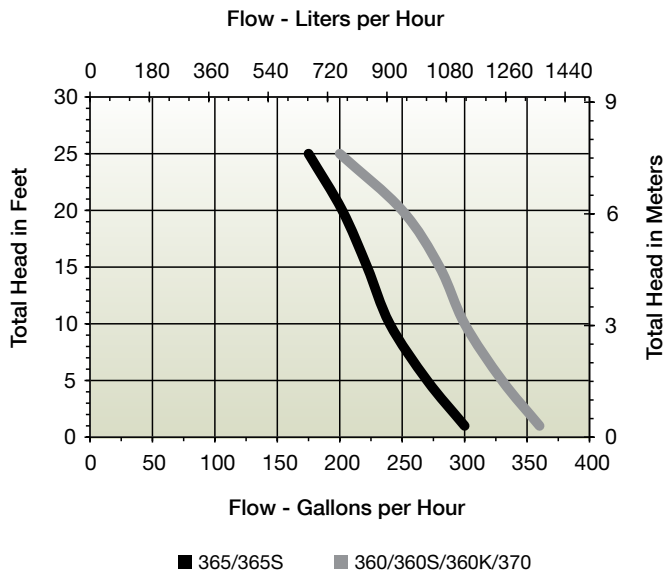

PERFORMANCE DATA

REPLACEMENT & BRUSH KITS

Item No.	Model	Includes	Kit Used On
555702	HRK-360S	(2) Each - Buna Impeller with SST Insert, Buna Cover Gaskets (1) Each - SST Cam, SST Cam Screws, SST Volute Cover, Cam Gasket (4) Each - Volute Cover Screws	All Models
555706	IRK-360	(2) Each - Buna Impellers with Brass Insert, Buna Cover Gaskets	555112 555111 555602
555710	HW-360	(1) Each - 10' ft Garden Hose, SST Spring Strainer, Suction Adapter	All Models
555713	IRK-360S	(2) Each - Buna Impellers with SST Insert, Buna Cover Gaskets	555110 555203 555503
555714	ISRK-360S	(2) Each - Buna Impellers with SST Insert, Buna Cover Gaskets (1) Each - Slinger, Viton U-Cup Seal, Felt Washer, Retainer Ring	All Models
555705	WB-360	Brush Kit: (2) Each - White Caps, Brushes, Covers with Springs	All Models