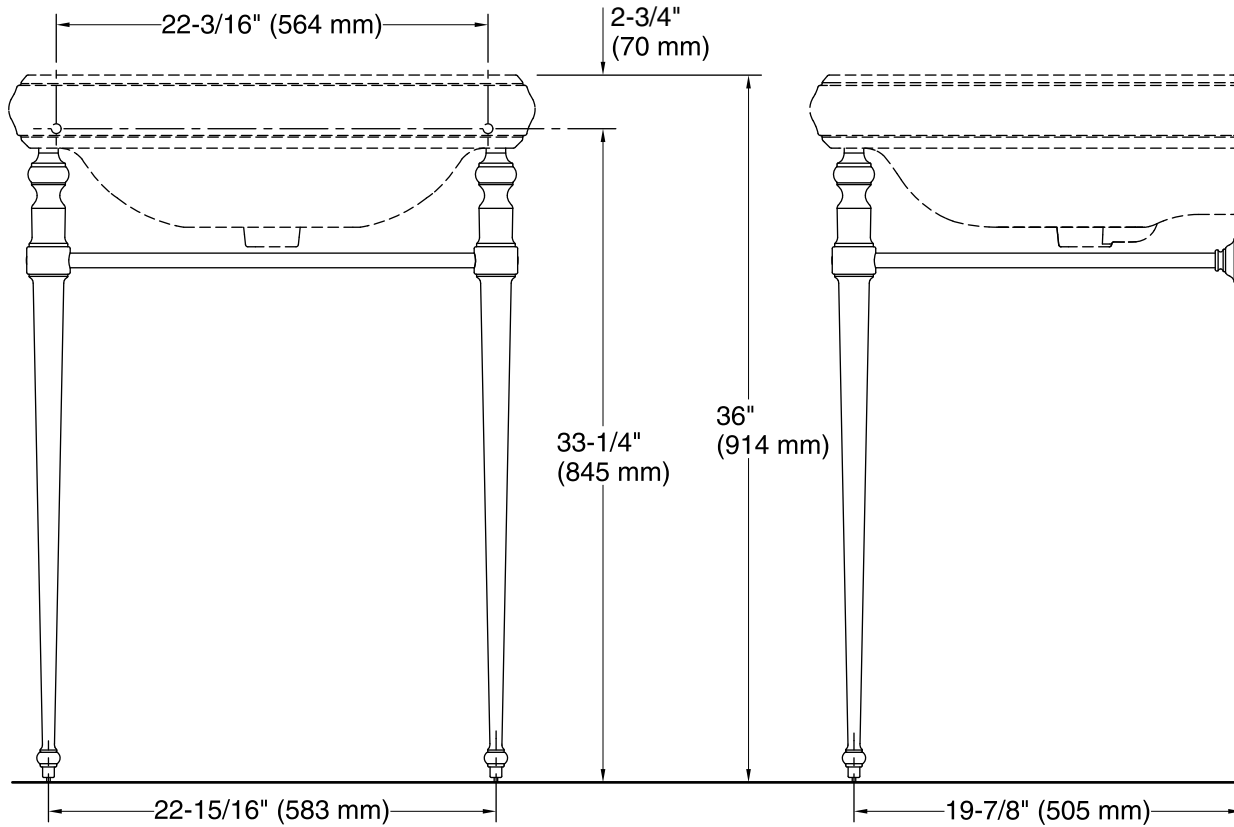

Technical Information

All product dimensions are nominal.

Notes

Install this product according to the installation instructions.